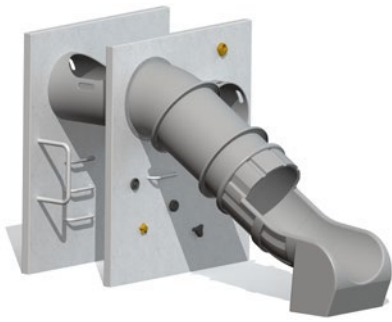

Tiptap<sup>ou</sup>

URBAN series

**Tubes**  
Stainless steel

**Panels**  
Weatherproof textured grey plywood with thick, wear-resistant phenolic coating and concrete imitation

**Inner frame**  
Hot galvanised steel

**Edge profile**  
Stainless steel

**Platforms**  
Hot galvanised steel frame with stainless steel plating

**Climbing stones**  
High quality polyresin with metal washer inserted

**Fixings**  
Stainless steel