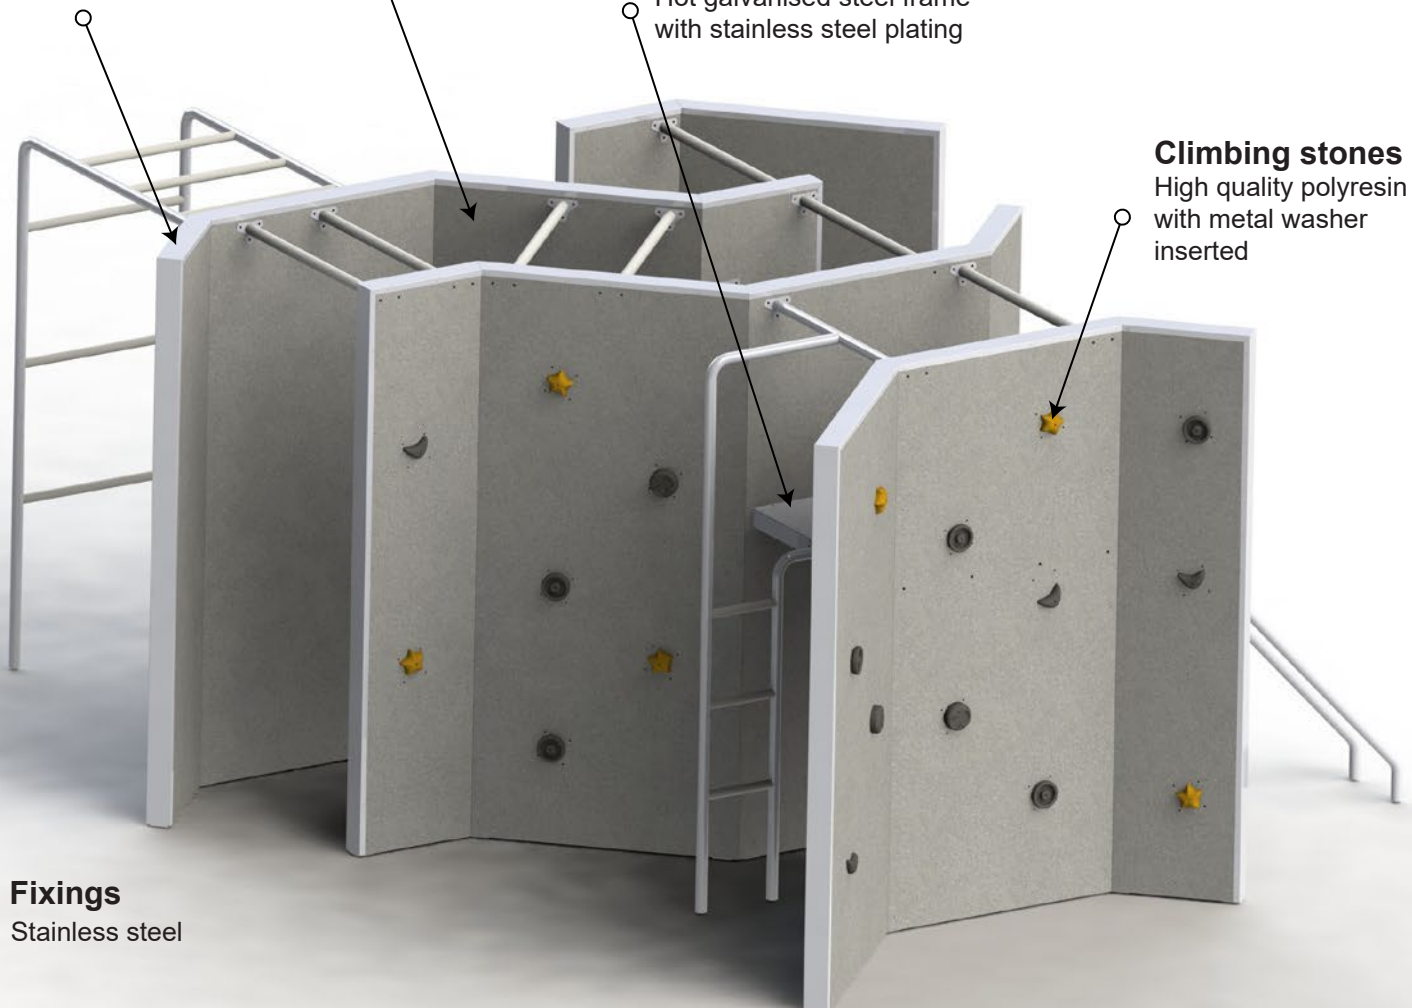

Tiptap<sup>ou</sup>

URBAN series

**Tubes**  
Stainless steel

**Panels**  
Weatherproof textured grey plywood with thick, wear-resistant phenolic coating and concrete imitation

**Inner frame**  
Hot galvanised steel

**Edge profile**  
Stainless steel

**Platforms**  
Hot galvanised steel frame with stainless steel plating

**Climbing stones**  
High quality polyresin with metal washer inserted

**Fixings**  
Stainless steel