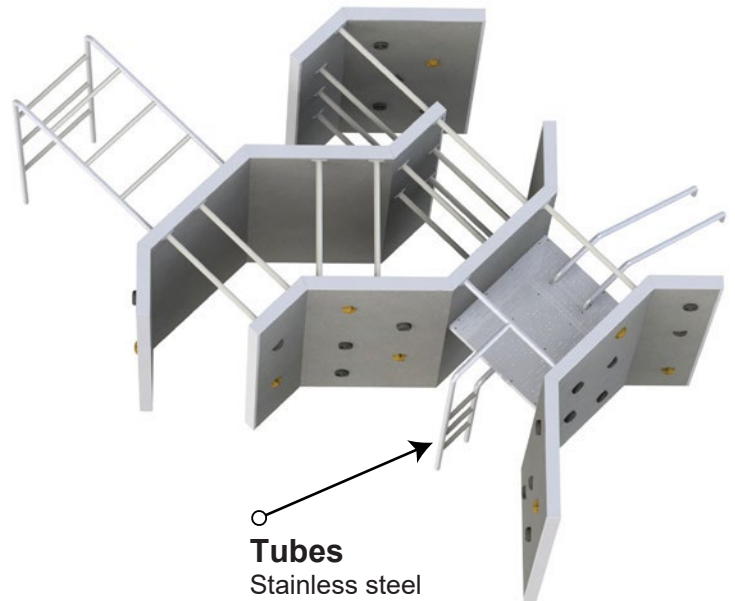

Tiptap<sup>ou</sup>

URBAN series

**Tubes**  
Stainless steel

**Panels**  
Weatherproof textured grey plywood with thick, wear-resistant phenolic coating and concrete imitation

**Inner frame**  
Hot galvanised steel

**Edge profile**  
Stainless steel

**Platforms**  
Hot galvanised steel frame with stainless steel plating

**Climbing stones**  
High quality polyresin with metal washer inserted

**Fixings**  
Stainless steel