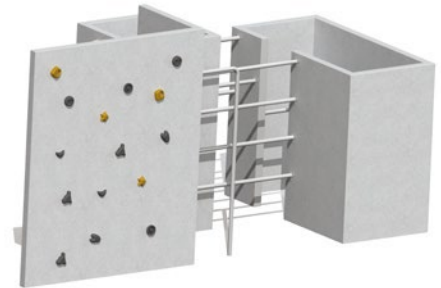

Tiptap<sup>ou</sup>

URBAN series

**Tubes**  
Stainless steel

**Panels**  
Weatherproof textured grey plywood with thick, wear-resistant phenolic coating and concrete imitation

**Inner frame**  
Hot galvanised steel

**Edge profile**  
Stainless steel

**Platforms**  
Hot galvanised steel frame with stainless steel plating

**Climbing stones**  
High quality polyresin with metal washer inserted

**Fixings**  
Stainless steel

**CON 101**

**CON 105**

**CON 201**

**CON 202**

**CON 203**

**CON 204**

**CON 301**

**CON 302**

**CON 303**

**CON 304**

**CON 305**