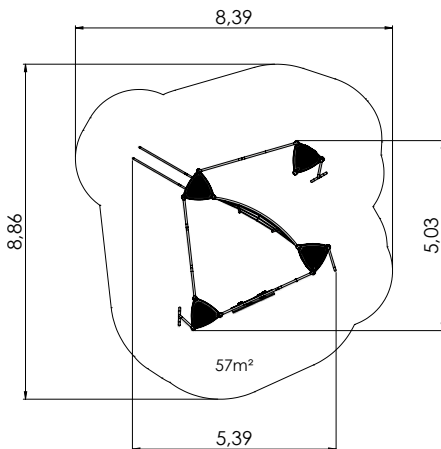

OCT101

OCT102 Climbing frame

					
4+	2-4	3,45m	0,94m	3,81m	2,15m

OCT103 Climbing complex

					
4+	5-10	3,85m	4,58m	5,14m	2,55m

OCT103

OCT104 Climbing complex

OCT106 Climbing complex

					
4+	6-12	3,85m	5,03m	5,39m	2,55m

OCT300 Labyrinth

					
4+	10-15	2,86m	3,20m	5,06m	1,00m

OCT107 Climbing complex

					
4+	6-12	3,85m	6,00m	13,44m	2,55m

OCT109 Climbing complex OCTO 9

					
4+	6-12	4,05m	6,66m	7,41m	1,00m