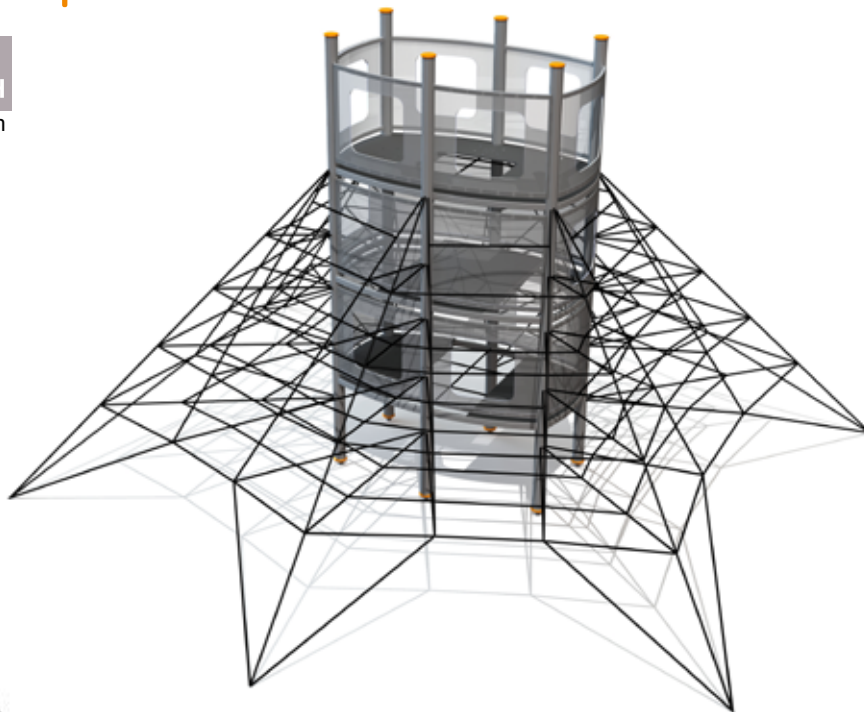

OCT109 Climbing complex OCTO 9

4+	6-12	4,05m	6,66m	7,41m	1,00m

Total area: 98,8m²