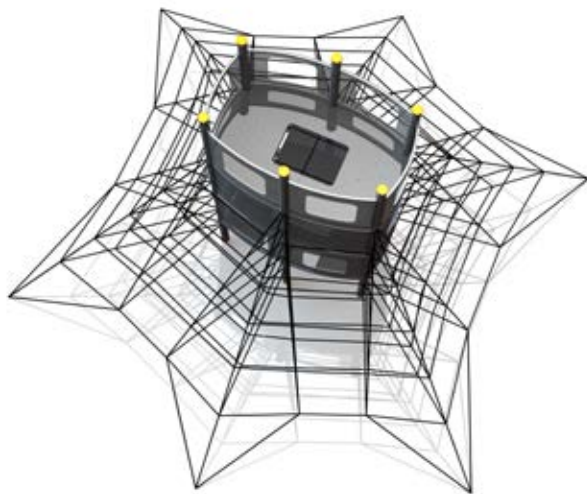

OCT109 Climbing complex OCTO 9

4+	6-12	4,05m	6,66m	7,41m	1,00m

Total area: 98,8m²