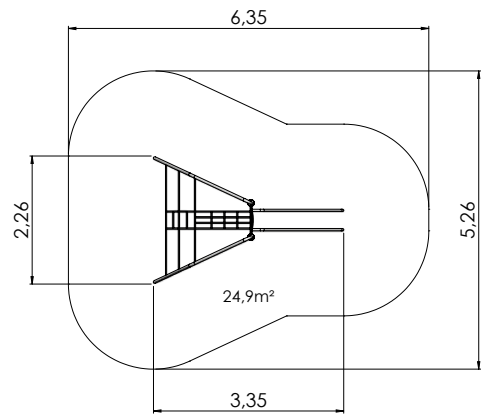

OCT001 SPINNER

OCT003 SHAKER

OCT002 Swing with BIRD NEST seat

OCT008 Swing OCTO 4 seats (without seats)

OCT001

OCT100 Climbing frame

OCT101 Climbing frame

					
4+	3-6	3,45m	1,20m	6,18m	2,10m

OCT101

OCT102 Climbing frame

					
4+	2-4	3,45m	0,94m	3,81m	2,15m

OCT103 Climbing complex

					
4+	5-10	3,85m	4,58m	5,14m	2,55m

OCT103

OCT104 Climbing complex

OCT106 Climbing complex

					
4+	6-12	3,85m	5,03m	5,39m	2,55m

OCT300 Labyrinth

					
4+	10-15	2,86m	3,20m	5,06m	1,00m

OCT107 Climbing complex

					
4+	6-12	3,85m	6,00m	13,44m	2,55m

OCT109 Climbing complex OCTO 9

					
4+	6-12	4,05m	6,66m	7,41m	1,00m