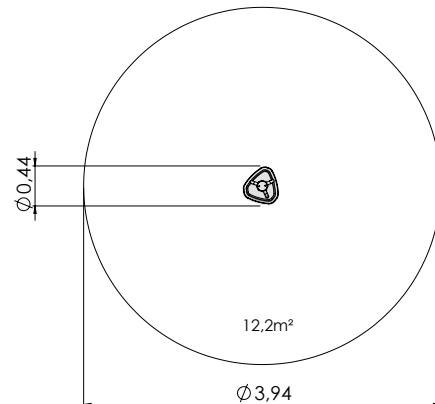

OCT003 SHAKER