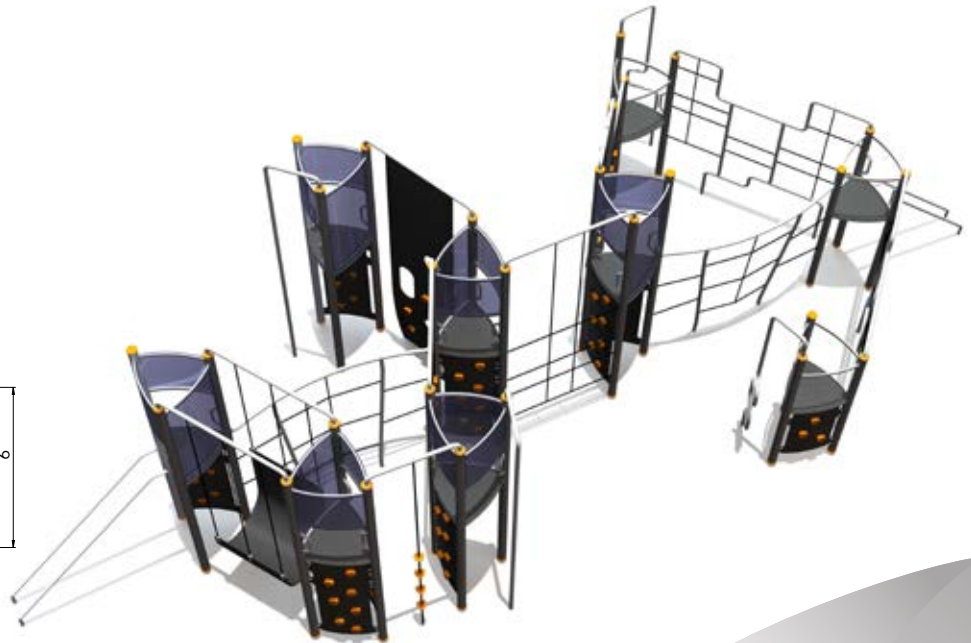

OCT107 Climbing complex

4+	6-12	3,85m	6,00m	13,44m	2,55m