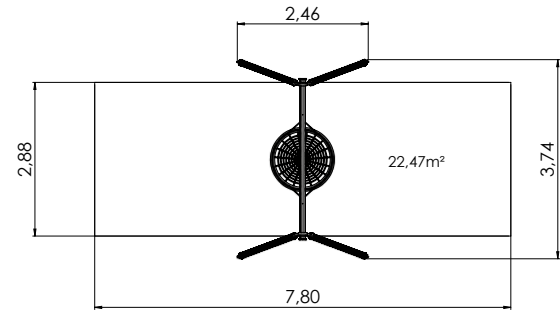

OCT001 SPINNER

OCT003 SHAKER

OCT002 Swing with BIRD NEST seat

OCT008 Swing OCTO 4 seats (without seats)

OCT001

OCT100 Climbing frame

OCT101 Climbing frame

					
4+	3-6	3,45m	1,20m	6,18m	2,10m