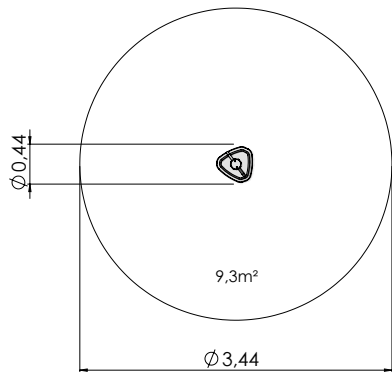

OCT001 SPINNER