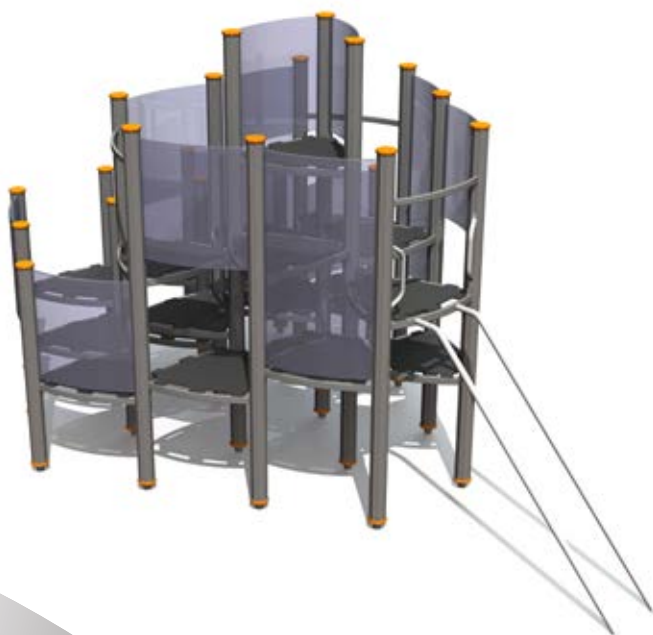

OCT300 Labyrinth

4+	10-15	2,86m	3,20m	5,06m	1,00m