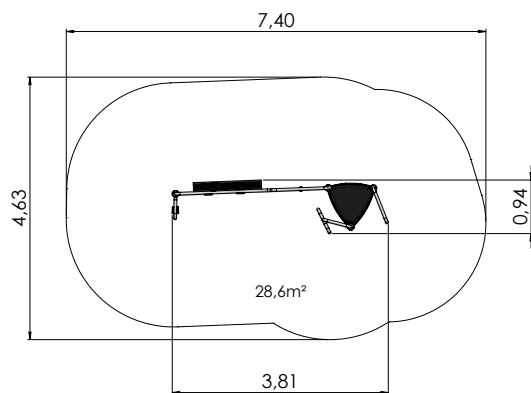

OCT001 SPINNER

OCT003 SHAKER

OCT002 Swing with BIRD NEST seat

OCT008 Swing OCTO 4 seats (without seats)

OCT001

OCT100 Climbing frame

OCT101 Climbing frame

					
4+	3-6	3,45m	1,20m	6,18m	2,10m

OCT101

OCT102 Climbing frame

					
4+	2-4	3,45m	0,94m	3,81m	2,15m

OCT103 Climbing complex

					
4+	5-10	3,85m	4,58m	5,14m	2,55m

OCT103

OCT104 Climbing complex

OCT106 Climbing complex

					
4+	6-12	3,85m	5,03m	5,39m	2,55m

OCT300 Labyrinth

					
4+	10-15	2,86m	3,20m	5,06m	1,00m

OCT107 Climbing complex

					
4+	6-12	3,85m	6,00m	13,44m	2,55m

OCT109 Climbing complex OCTO 9

					
4+	6-12	4,05m	6,66m	7,41m	1,00m