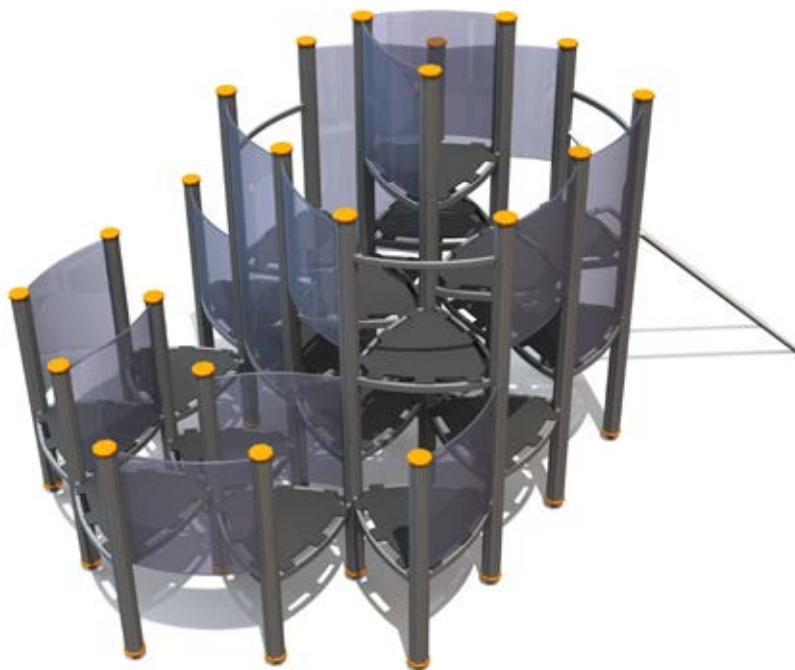

OCT300 Labyrinth

4+	10-15	2,86m	3,20m	5,06m	1,00m