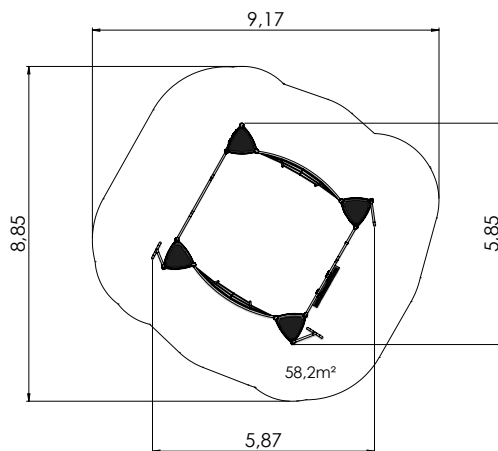

OCT101

OCT102 Climbing frame

					
4+	2-4	3,45m	0,94m	3,81m	2,15m

OCT103 Climbing complex

					
4+	5-10	3,85m	4,58m	5,14m	2,55m

OCT103

OCT104 Climbing complex

OCT106 Climbing complex

					
4+	6-12	3,85m	5,03m	5,39m	2,55m

OCT300 Labyrinth

					
4+	10-15	2,86m	3,20m	5,06m	1,00m

OCT107 Climbing complex

					
4+	6-12	3,85m	6,00m	13,44m	2,55m

OCT109 Climbing complex OCTO 9

					
4+	6-12	4,05m	6,66m	7,41m	1,00m