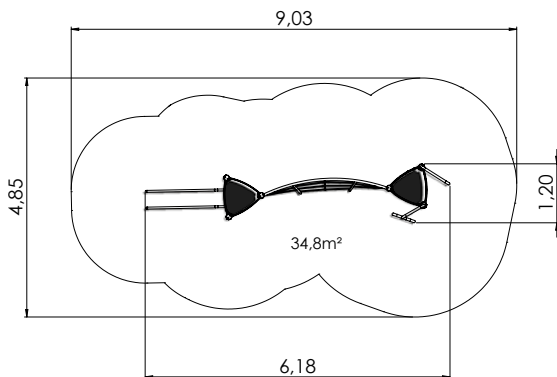

OCT001 SPINNER

OCT003 SHAKER

OCT002 Swing with BIRD NEST seat

OCT008 Swing OCTO 4 seats (without seats)

OCT001

OCT100 Climbing frame

OCT101 Climbing frame

					
4+	3-6	3,45m	1,20m	6,18m	2,10m

OCT101

OCT102 Climbing frame

					
4+	2-4	3,45m	0,94m	3,81m	2,15m

OCT103 Climbing complex

					
4+	5-10	3,85m	4,58m	5,14m	2,55m

OCT103

OCT104 Climbing complex

OCT106 Climbing complex

					
4+	6-12	3,85m	5,03m	5,39m	2,55m

OCT300 Labyrinth

					
4+	10-15	2,86m	3,20m	5,06m	1,00m

OCT107 Climbing complex

					
4+	6-12	3,85m	6,00m	13,44m	2,55m

OCT109 Climbing complex OCTO 9

					
4+	6-12	4,05m	6,66m	7,41m	1,00m