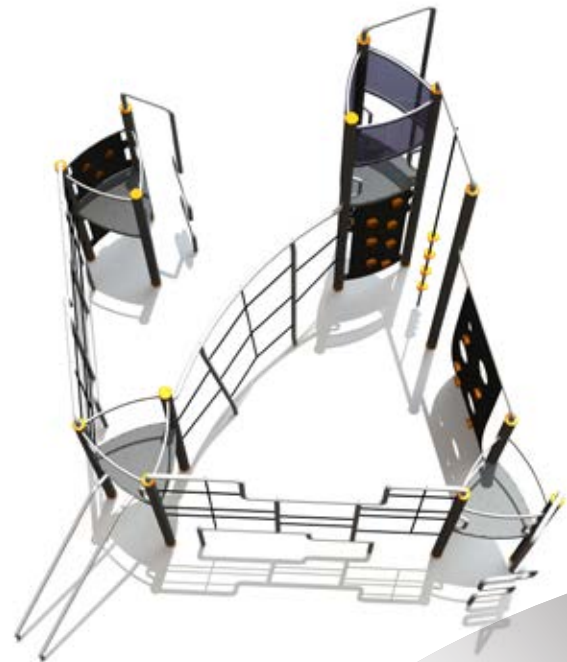

OCT106 Climbing complex

4+	6-12	3,85m	5,03m	5,39m	2,55m