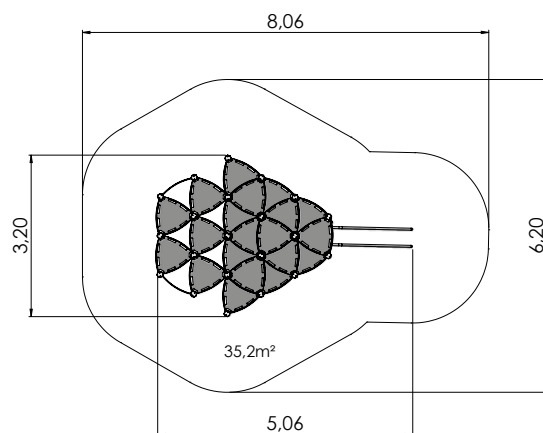

OCT101

OCT102 Climbing frame

					
4+	2-4	3,45m	0,94m	3,81m	2,15m

OCT103 Climbing complex

					
4+	5-10	3,85m	4,58m	5,14m	2,55m

OCT103

OCT104 Climbing complex

OCT106 Climbing complex

					
4+	6-12	3,85m	5,03m	5,39m	2,55m

OCT300 Labyrinth

					
4+	10-15	2,86m	3,20m	5,06m	1,00m

OCT107 Climbing complex

					
4+	6-12	3,85m	6,00m	13,44m	2,55m

OCT109 Climbing complex OCTO 9

					
4+	6-12	4,05m	6,66m	7,41m	1,00m