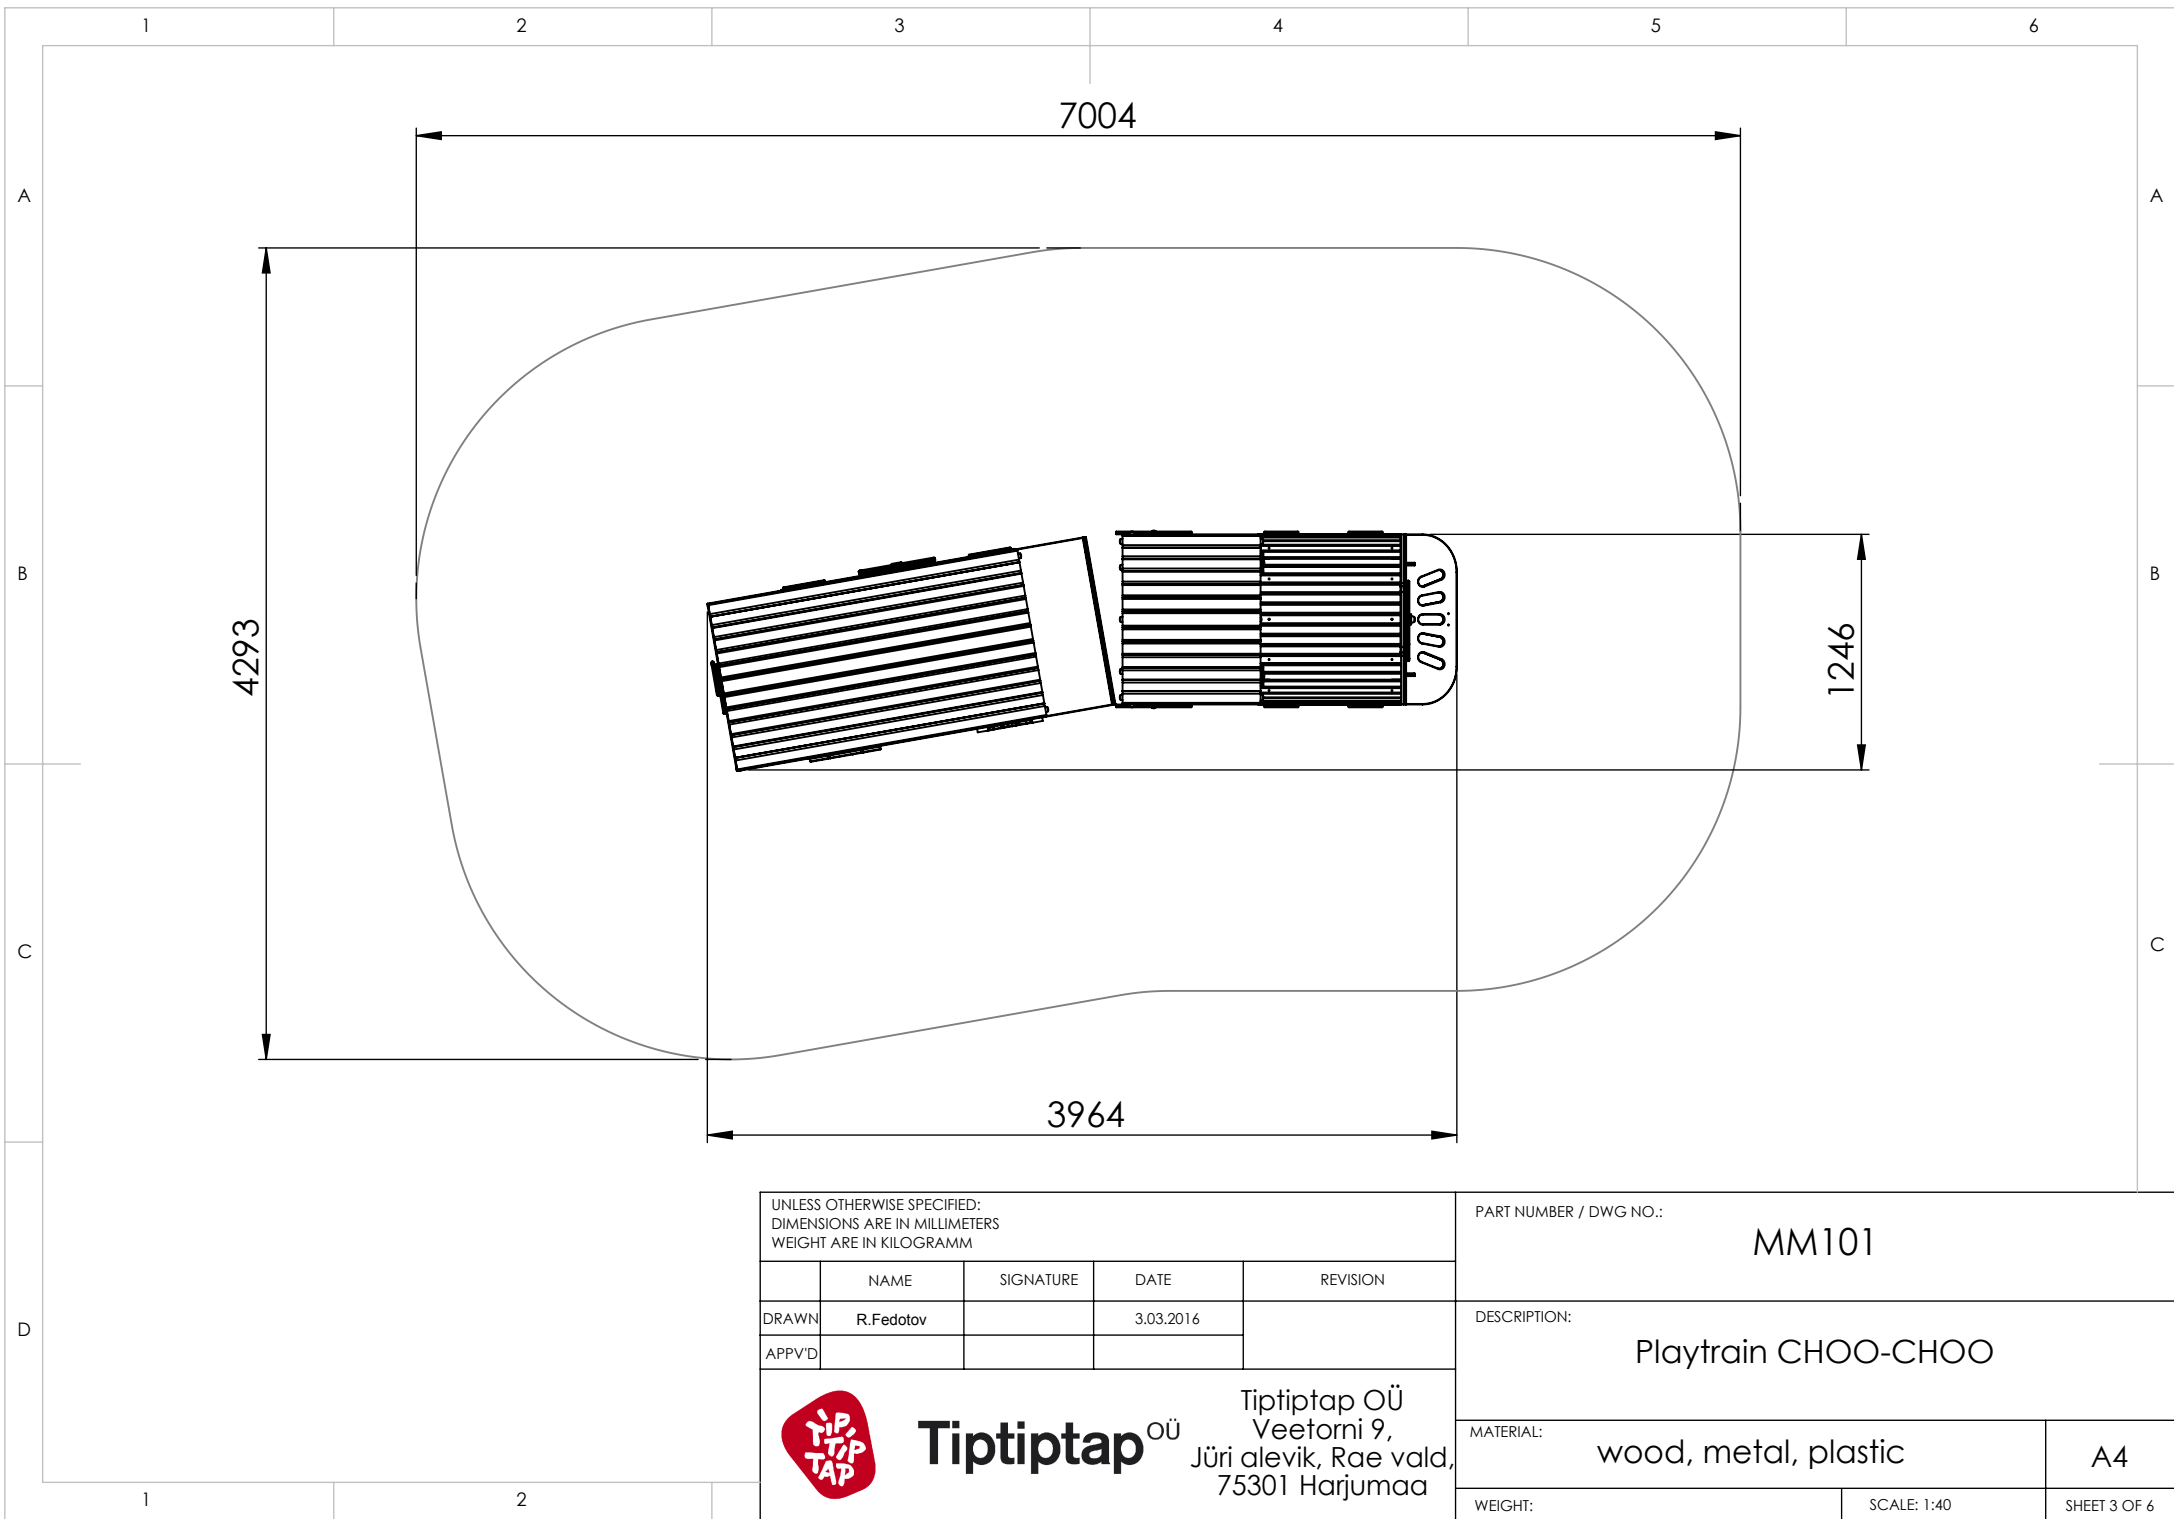

UNLESS OTHERWISE SPECIFIED:
 DIMENSIONS ARE IN MILLIMETERS
 WEIGHT ARE IN KILOGRAMM

PART NUMBER / DWG NO.:
MM101

	NAME	SIGNATURE	DATE	REVISION
DRAWN	R.Fedotov		3.03.2016	
APPV'D				

DESCRIPTION:
Playtrain CHOO-CHOO