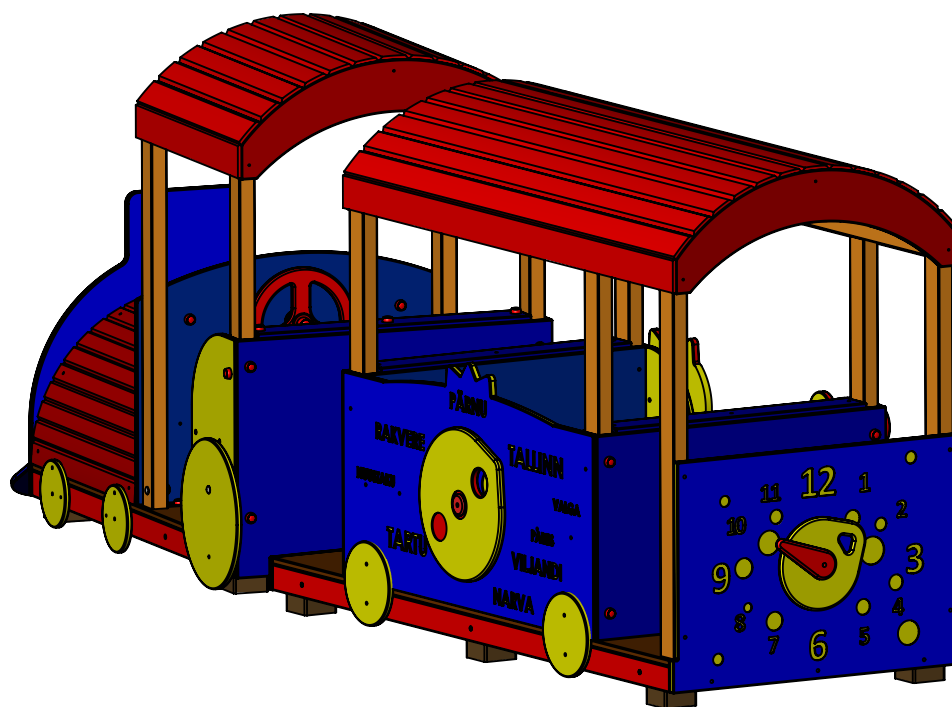

A

B

C

D

E

F

UNLESS OTHERWISE SPECIFIED:
DIMENSIONS ARE IN MILLIMETERS
WEIGHT ARE IN KILOGRAMM

	NAME	SIGNATURE	DATE	REVISION
DRAWN	R.Fedotov		3.03.2016	
APPV'D				

PART NUMBER / DWG NO.:

MM101

DESCRIPTION:

Playtrain CHOO-CHOO

MATERIAL:

wood, metal, plastic

A4

WEIGHT:

SCALE: 1:20

SHEET 2 OF 6

Tiptaptap OÜ

Tiptaptap OÜ
Veetorni 9,
Jüri alevik, Rae vald,
75301 Harjumaa