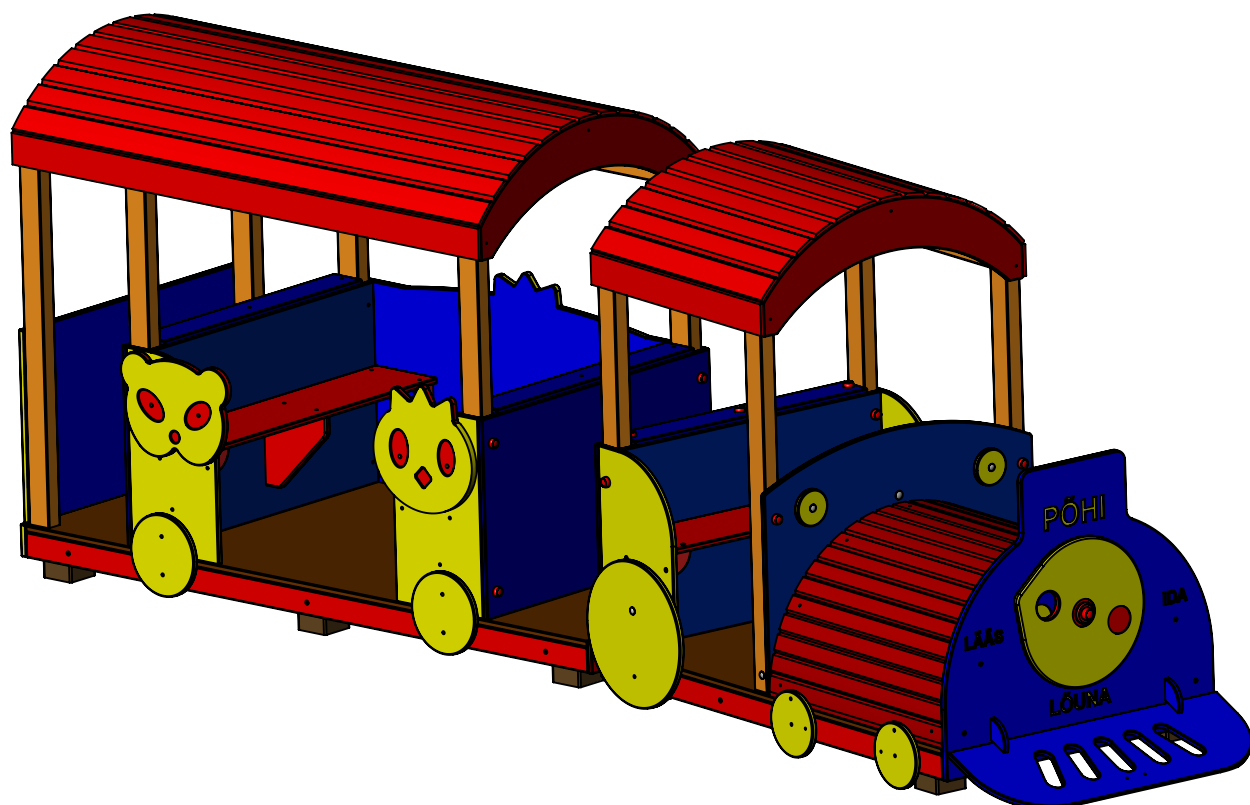

A

B

C

D

E

F

UNLESS OTHERWISE SPECIFIED:
DIMENSIONS ARE IN MILLIMETERS
WEIGHT ARE IN KILOGRAMM

PART NUMBER / DWG NO.:

MM101

	NAME	SIGNATURE	DATE	REVISION
DRAWN	R.Fedotov		3.03.2016	
APPV'D				

DESCRIPTION:

Playtrain CHOO-CHOO

MATERIAL:

wood, metal, plastic

A4

WEIGHT:

SCALE: 1:20

SHEET 1 OF 6

Tiptiptap OÜ

Tiptiptap OÜ
Veetorni 9,
Jüri alevik, Rae vald,
75301 Harjumaa