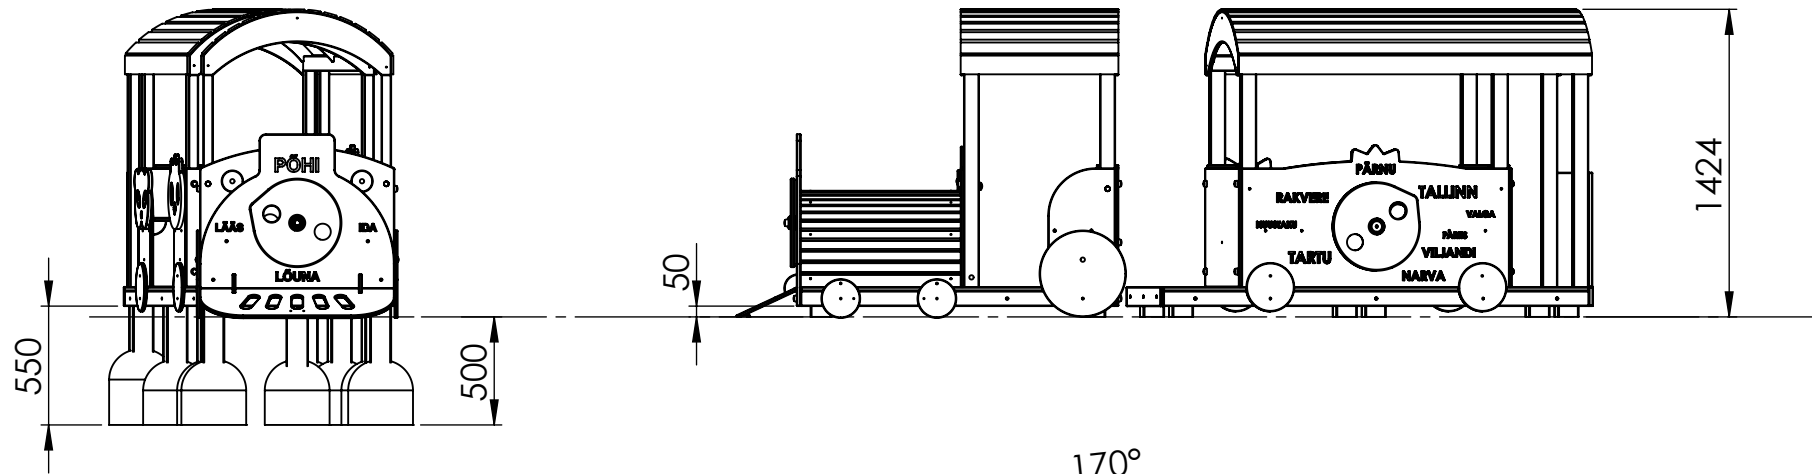

UNLESS OTHERWISE SPECIFIED:
DIMENSIONS ARE IN MILLIMETERS
WEIGHT ARE IN KILOGRAMM

	NAME	SIGNATURE	DATE	REVISION
DRAWN	R.Fedotov		3.03.2016	
APPV'D				

PART NUMBER / DWG NO.:
MM101

DESCRIPTION:
Playtrain CHOO-CHOO