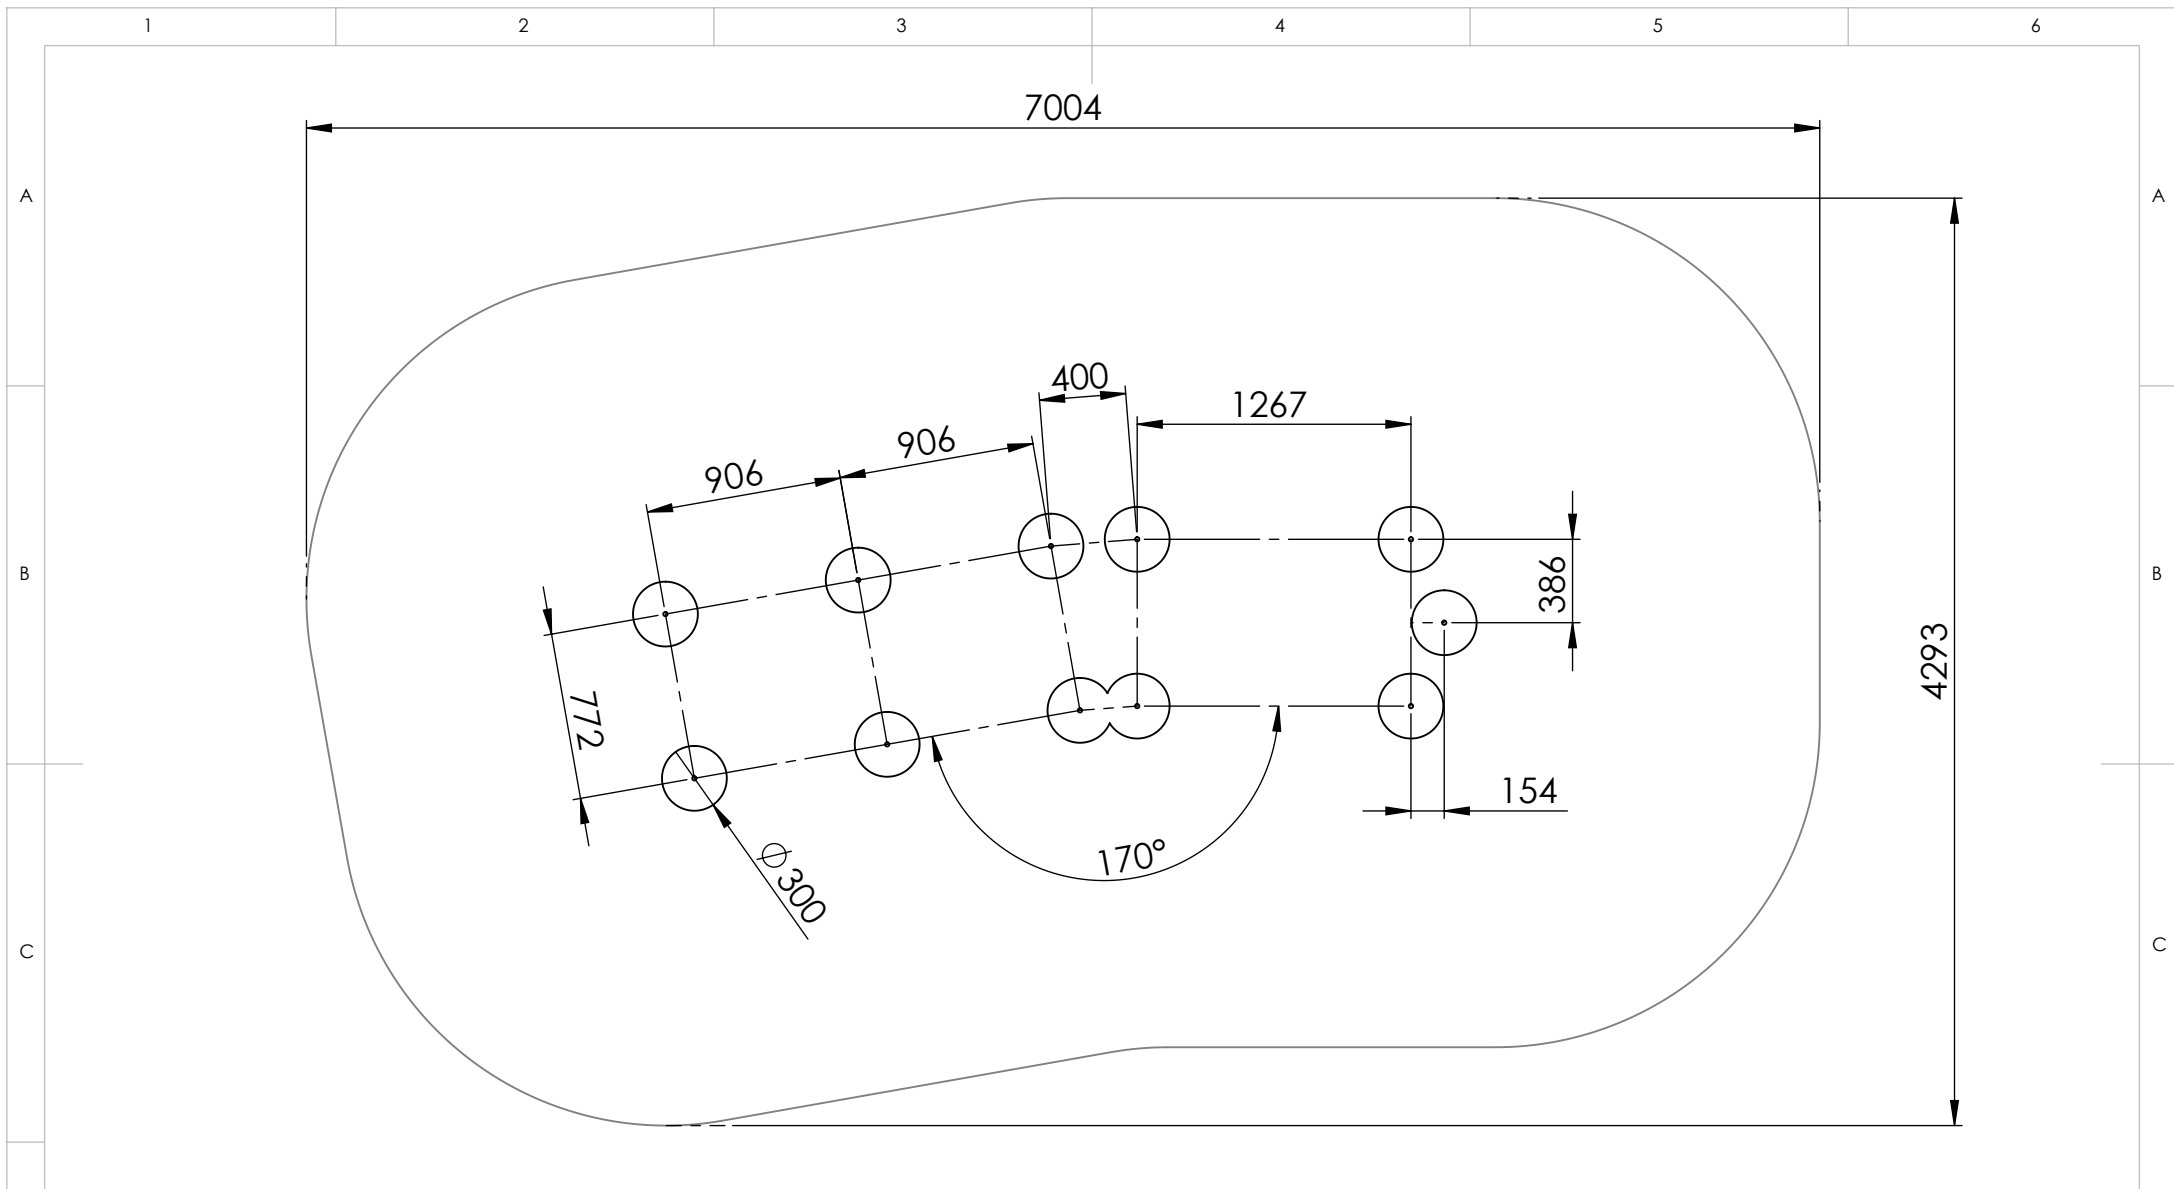

UNLESS OTHERWISE SPECIFIED:
DIMENSIONS ARE IN MILLIMETERS
WEIGHT ARE IN KILOGRAMM

PART NUMBER / DWG NO.:
MM101

	NAME	SIGNATURE	DATE	REVISION
DRAWN	R.Fedotov		3.03.2016	
APPV'D				

DESCRIPTION:
Playtrain CHOO-CHOO

Tiptaptap OÜ
Veetorni 9,
Jüri alevik, Rae vald,
75301 Harjumaa

MATERIAL:	wood, metal, plastic	A4
WEIGHT:		SCALE: 1:35
		SHEET 4 OF 6