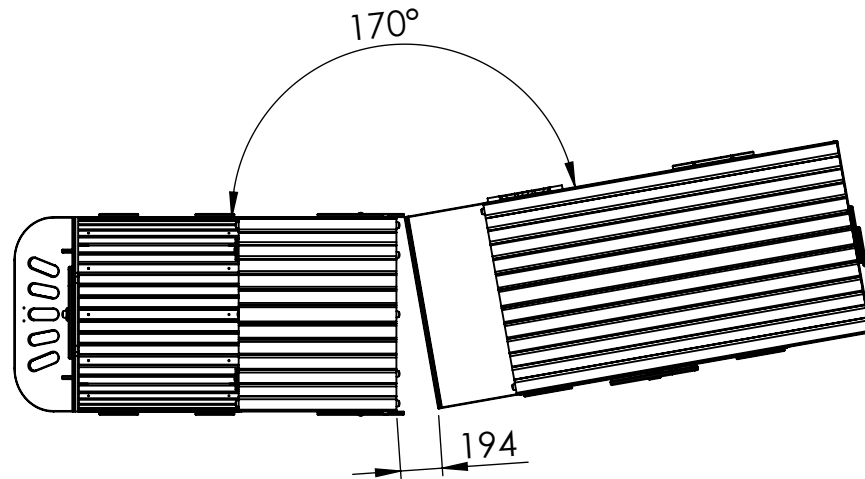

UNLESS OTHERWISE SPECIFIED:
DIMENSIONS ARE IN MILLIMETERS
WEIGHT ARE IN KILOGRAMM

	NAME	SIGNATURE	DATE	REVISION
DRAWN	R.Fedotov		3.03.2016	
APPV'D				

PART NUMBER / DWG NO.:
MM101

DESCRIPTION:
Playtrain CHOO-CHOO