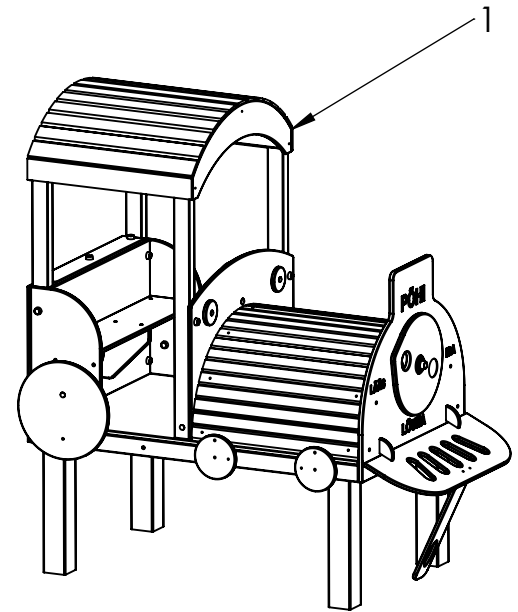

UNLESS OTHERWISE SPECIFIED:
DIMENSIONS ARE IN MILLIMETERS
WEIGHT ARE IN KILOGRAMM

	NAME	SIGNATURE	DATE	REVISION
DRAWN	R.Fedotov		3.03.2016	
APPV'D				

PART NUMBER / DWG NO.:
MM101

DESCRIPTION:
Playtrain CHOO-CHOO

 **Tiptaptap** OÜ
Veetorni 9,
Jüri alevik, Rae vald,
75301 Harjumaa

MATERIAL: wood, metal, plastic
A4
WEIGHT: SCALE: 1:35 SHEET 5 OF 6

ITEM NO.	PART NUMBER	Exploded/QTY.
1	Locomotive	1
2	Coach	1

UNLESS OTHERWISE SPECIFIED: DIMENSIONS ARE IN MILLIMETERS WEIGHT ARE IN KILOGRAMM					PART NUMBER / DWG NO.:		MM101	
	NAME	SIGNATURE	DATE	REVISION	DESCRIPTION:			
DRAWN	R.Fedotov		3.03.2016		Playtrain CHOO-CHOO			
APPV'D					MATERIAL:		wood, metal, plastic	
 Tiptap OÜ Tiptap OÜ Veetorni 9, Jüri alevik, Rae vald, 75301 Harjumaa					WEIGHT:		SCALE: 1:30	
							SHEET 6 OF 6	