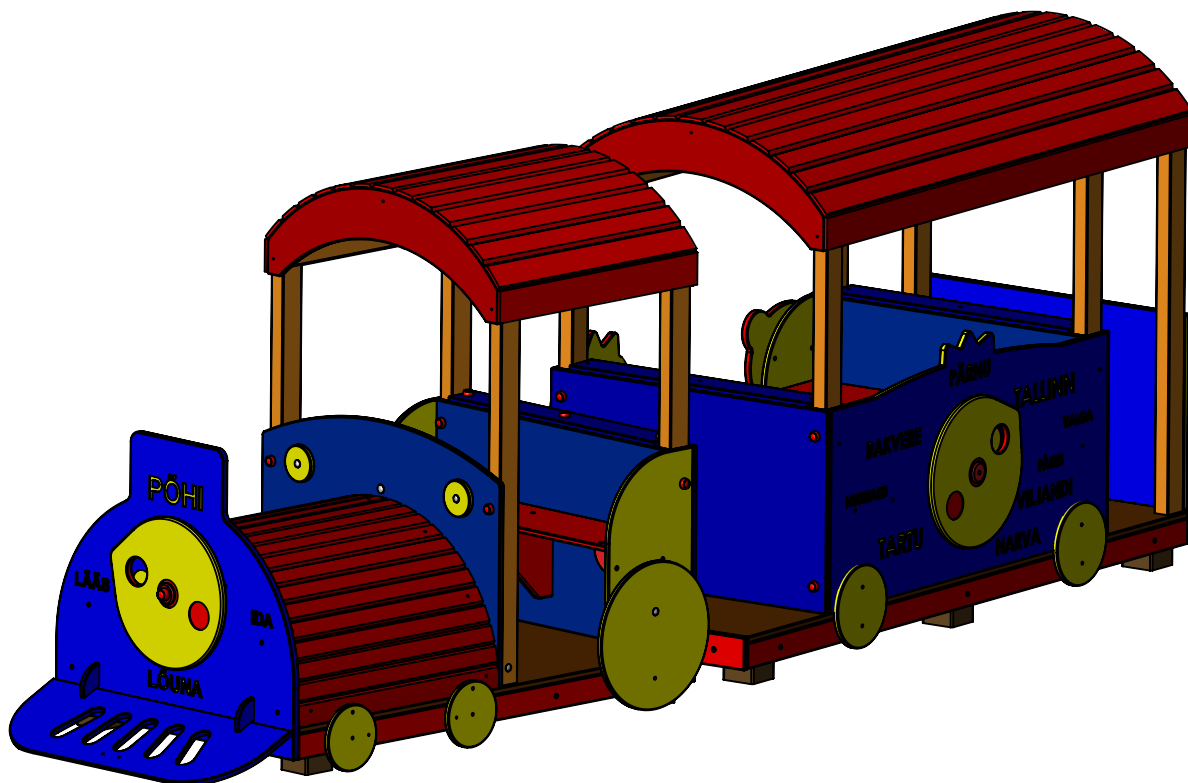

A

B

C

D

E

F

UNLESS OTHERWISE SPECIFIED:
DIMENSIONS ARE IN MILLIMETERS
WEIGHT ARE IN KILOGRAMM

	NAME	SIGNATURE	DATE	REVISION
DRAWN	R.Fedotov		3.03.2016	
APPV'D				

PART NUMBER / DWG NO.:

MM101

DESCRIPTION:

Playtrain CHOO-CHOO

MATERIAL:

wood, metal, plastic

A4

WEIGHT:

SCALE: 1:20

SHEET 2 OF 6

Tiptaptap OÜ

Tiptaptap OÜ
Veetorni 9,
Jüri alevik, Rae vald,
75301 Harjumaa