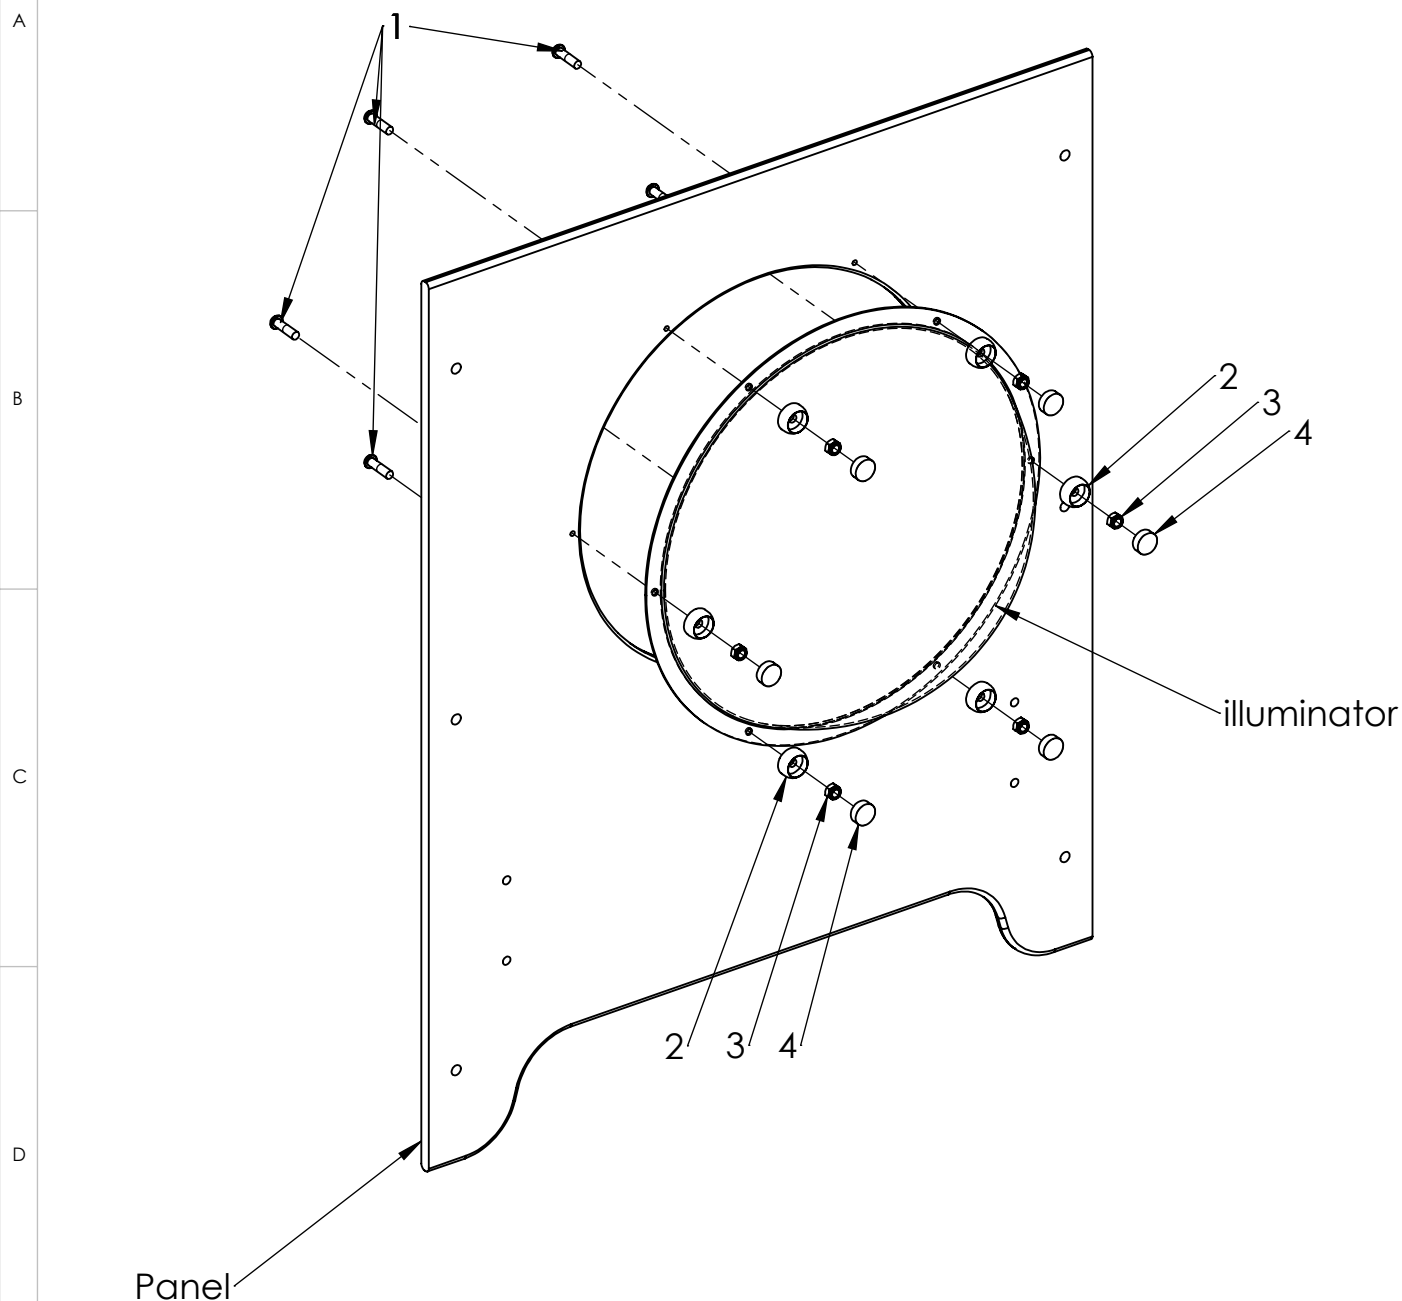

A

B

C

D

E

F

ITEM NO.	PART NUMBER
1	Art. 9121 TX-PIN M8x30
2	nut cover M8
3	nut DIN985 M8
4	nut cover cap M8

UNLESS OTHERWISE SPECIFIED:
DIMENSIONS ARE IN MILLIMETERS
WEIGHT ARE IN KILOGRAMM

PART NUMBER / DWG NO.:

LM311-1

	NAME	SIGNATURE	DATE	REVISION
DRAWN	I.Agar		29.01.2021	
APPV'D				

DESCRIPTION:

Play centre Margot
Connecting illuminator to panel

Tiptaptap OÜ

Tiptaptap OÜ
Veetorni 9,
Jüri alevik, Rae vald,
75301 Harjumaa

MATERIAL:

wood, metal, plastic

A4

WEIGHT:

SCALE: 1:7

SHEET 19 OF 32