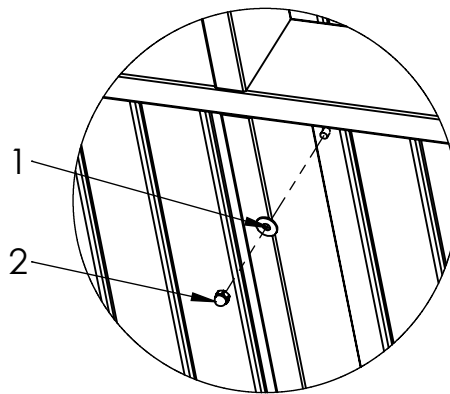

DETAIL I SCALE 1 : 10