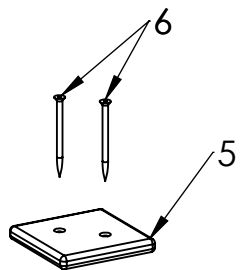

A

B

C

D

E

F

ITEM NO.	PART NUMBER
1	metal ground fixing L_750
2	screw DIN7504K 5,5x50
3	nut cover cap M6
4	nut cover M6
5	plastic cap 115x115
6	woodscrew 6 x 90

UNLESS OTHERWISE SPECIFIED:  
 DIMENSIONS ARE IN MILLIMETERS  
 WEIGHT ARE IN KILOGRAMM