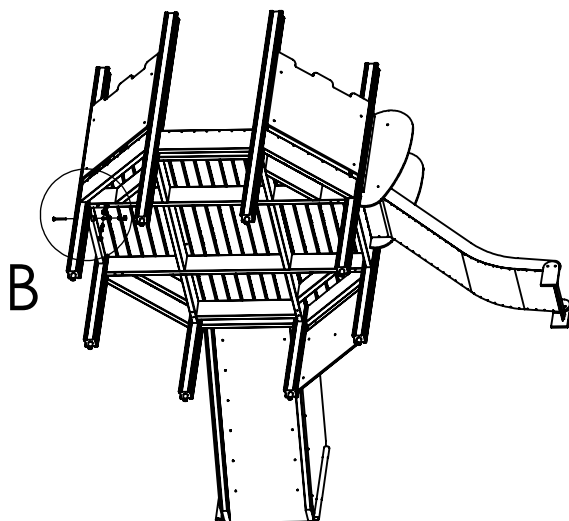

Platform connecting to post

DETAIL B
SCALE 1 : 5

ITEM NO.	PART NUMBER
1	bolt DIN603 M10x100
2	corner 160x160x45
3	wood screw DIN571 10x70
4	nut cover M12
5	Washer M10 DIN9054
6	nut cover cap M12
7	nut DIN985 M10

UNLESS OTHERWISE SPECIFIED:
DIMENSIONS ARE IN MILLIMETERS
WEIGHT ARE IN KILOGRAMM

PART NUMBER / DWG NO.:

LM311-1

	NAME	SIGNATURE	DATE	REVISION
DRAWN	I.Agar		29.01.2021	
APPV'D				

DESCRIPTION:

Play centre Margot

MATERIAL:

wood, metal, plastic

A4

WEIGHT:

SCALE: 1:60

SHEET 12 OF 32

Tiptiptap OÜ

Tiptiptap OÜ
Veetorni 9,
Jüri alevik, Rae vald,
75301 Harjumaa