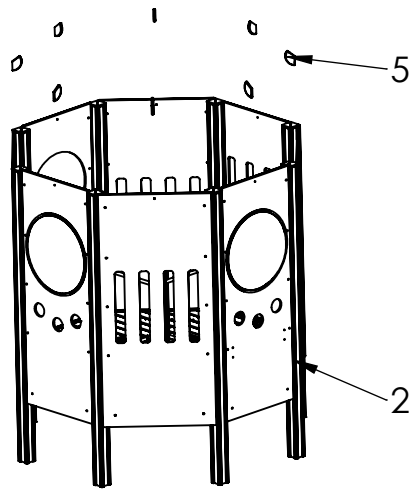

PART NUMBER / DWG NO.:

LM311-1

DESCRIPTION:

Play centre Margot

MATERIAL:

wood, metal, plastic

A4

WEIGHT:

SCALE: 1:50

SHEET 6 OF 32

ITEM NO.	PART NUMBER	DESCRIPTION	QTY.
1	LM311-1 Margot lower platform		1
2	LM311-1 Margot upper platform		1
3	LM311-1 climbing ropes	PP covered steel wire	1
4	LM311-1 roof	HDPE plastic	1
5	LM311-1 roof to panel corner 127	HDPE plastic	8
6	30° slide tube for panel, yellow	Plastic	2
7	30° slide tube blue	Plastic	2
8	Straight long slide tube with edge, yellow	Plastic	1
9	Straight long slide tube with edge, red	Plastic	1
10	Straight long slide tube with edge, blue	Plastic	1
11	Slide tube end, red	Plastic	1