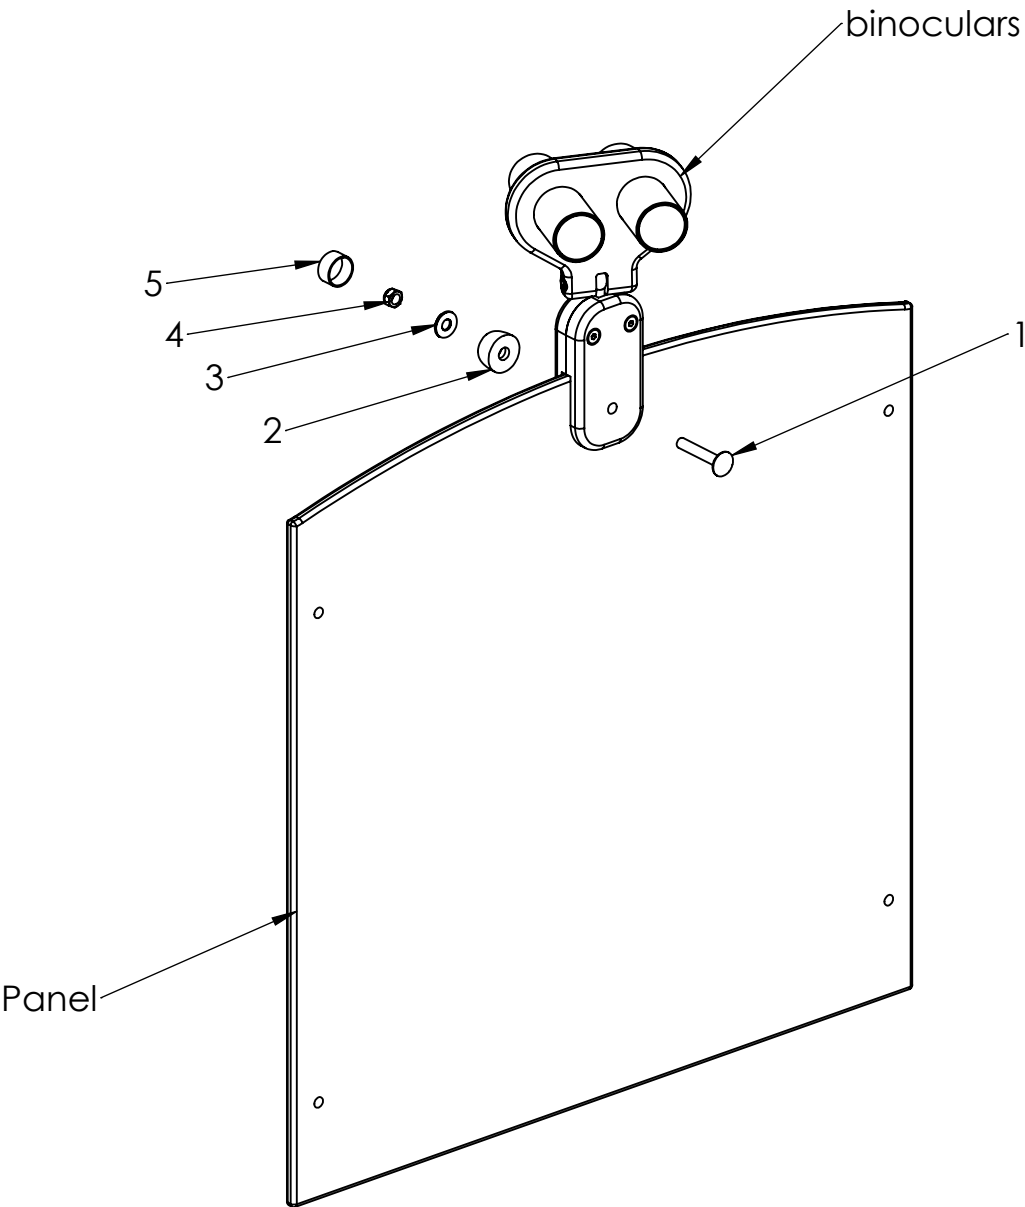

ITEM NO.	PART NUMBER
1	bolt DIN603 M10x60
2	nut cover M12
3	Washer M10 DIN9054
4	nut DIN985 M10
5	nut cover cap M12

UNLESS OTHERWISE SPECIFIED:
DIMENSIONS ARE IN MILLIMETERS
WEIGHT ARE IN KILOGRAMM

PART NUMBER / DWG NO.:

LM311-1

	NAME	SIGNATURE	DATE	REVISION
DRAWN	I.Agar		29.01.2021	
APPV'D				

DESCRIPTION:

Play centre Margot
Connecting binoculars to panel

Tiptiptap OÜ

Tiptiptap OÜ
Veetorni 9,
Jüri alevik, Rae vald,
75301 Harjumaa

MATERIAL:

wood, metal, plastic

A4

WEIGHT:

SCALE: 1:7

SHEET 17 OF 32