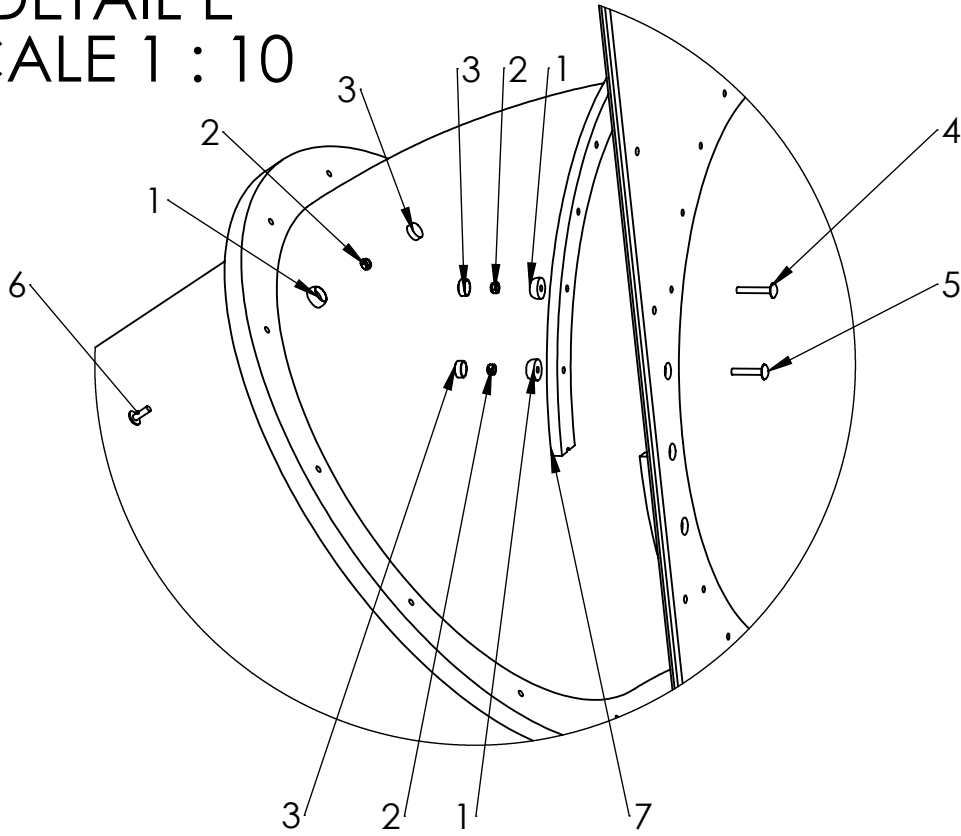

DETAIL E  
SCALE 1 : 10

ITEM NO.	PART NUMBER
1	nut cover M8
2	nut DIN985 M8
3	nut cover cap M8
4	bolt DIN603 M8x50
5	bolt DIN603 M8x45
6	bolt DIN603 M8x25
7	Plastic slide tube slat

UNLESS OTHERWISE SPECIFIED:  
DIMENSIONS ARE IN MILLIMETERS  
WEIGHT ARE IN KILOGRAMM