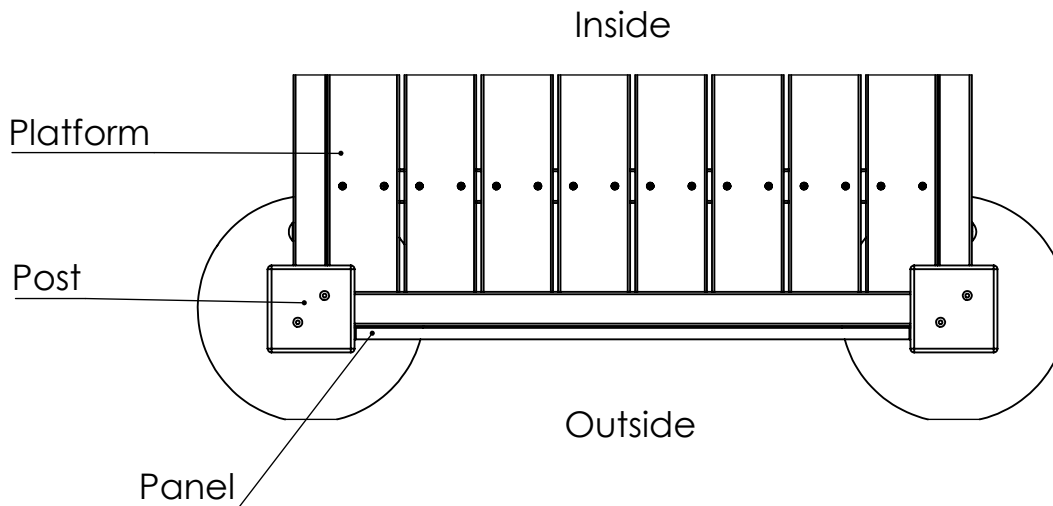

The panel must be installed on the post as shown in the picture!