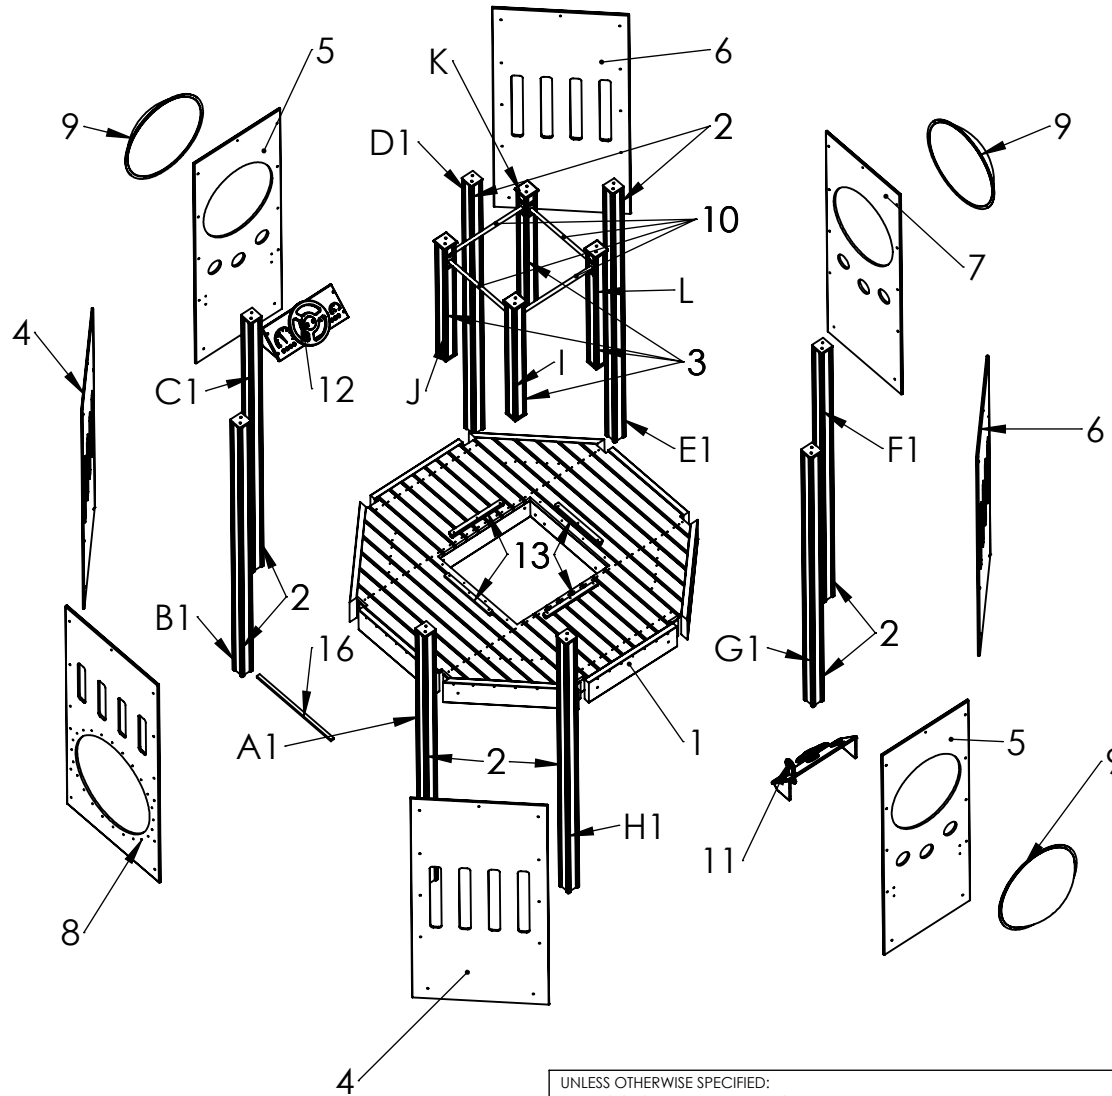

PART NUMBER / DWG NO.:

LM311-1

DESCRIPTION:

Play centre Margot

MATERIAL:

wood, metal, plastic

A4

WEIGHT:

SCALE: 1:50

SHEET 5 OF 32

ITEM NO.	PART NUMBER	DESCRIPTION	
1	Platform with hole	Laminated wood, painted steel	1
2	post 98x98x2450	laminated wood	8
3	post 98x98x1100	laminated wood	4
4	LM311-1 polycarbonate panel with cutouts	polycarbonate	2
5	LM311-1 illuminator panel with cocpit	HDPE plastik	2
6	LM311-1 panel with cutouts	HDPE plastic	2
7	LM311-1 illuminator panel	HDPE plastic	1
8	LM311-1 slide tube entrance panel	HDPE plastic	1
9	LM311-1 illuminator	Plastic	3
10	LM311-1 upper platform tube	painted steel	4
11	Cockcit	HDPE plastic	1
12	playcorner-driver's cab	plastic, metal	1
13	LM311-1 hand grip	HDPE plastic	4
16	LM311-1 plastic slat for platform	HDPE plastic	1