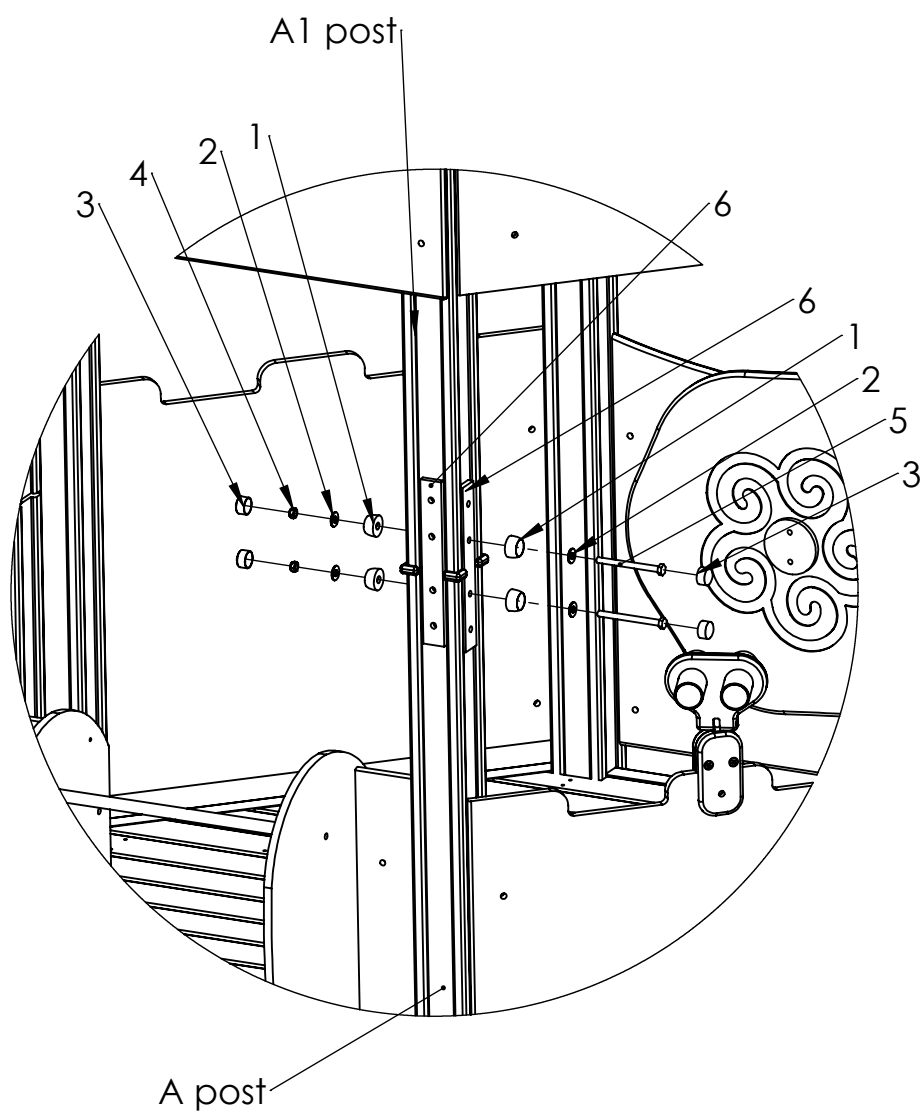

A

B

C

D

E

F

ITEM NO.	PART NUMBER
1	nut cover M12
2	Washer M10 DIN9054
3	nut cover cap M12
4	nut DIN985 M10
5	bolt DIN931 M10x120
6	Aluminium post connector

UNLESS OTHERWISE SPECIFIED:  
DIMENSIONS ARE IN MILLIMETERS  
WEIGHT ARE IN KILOGRAMM