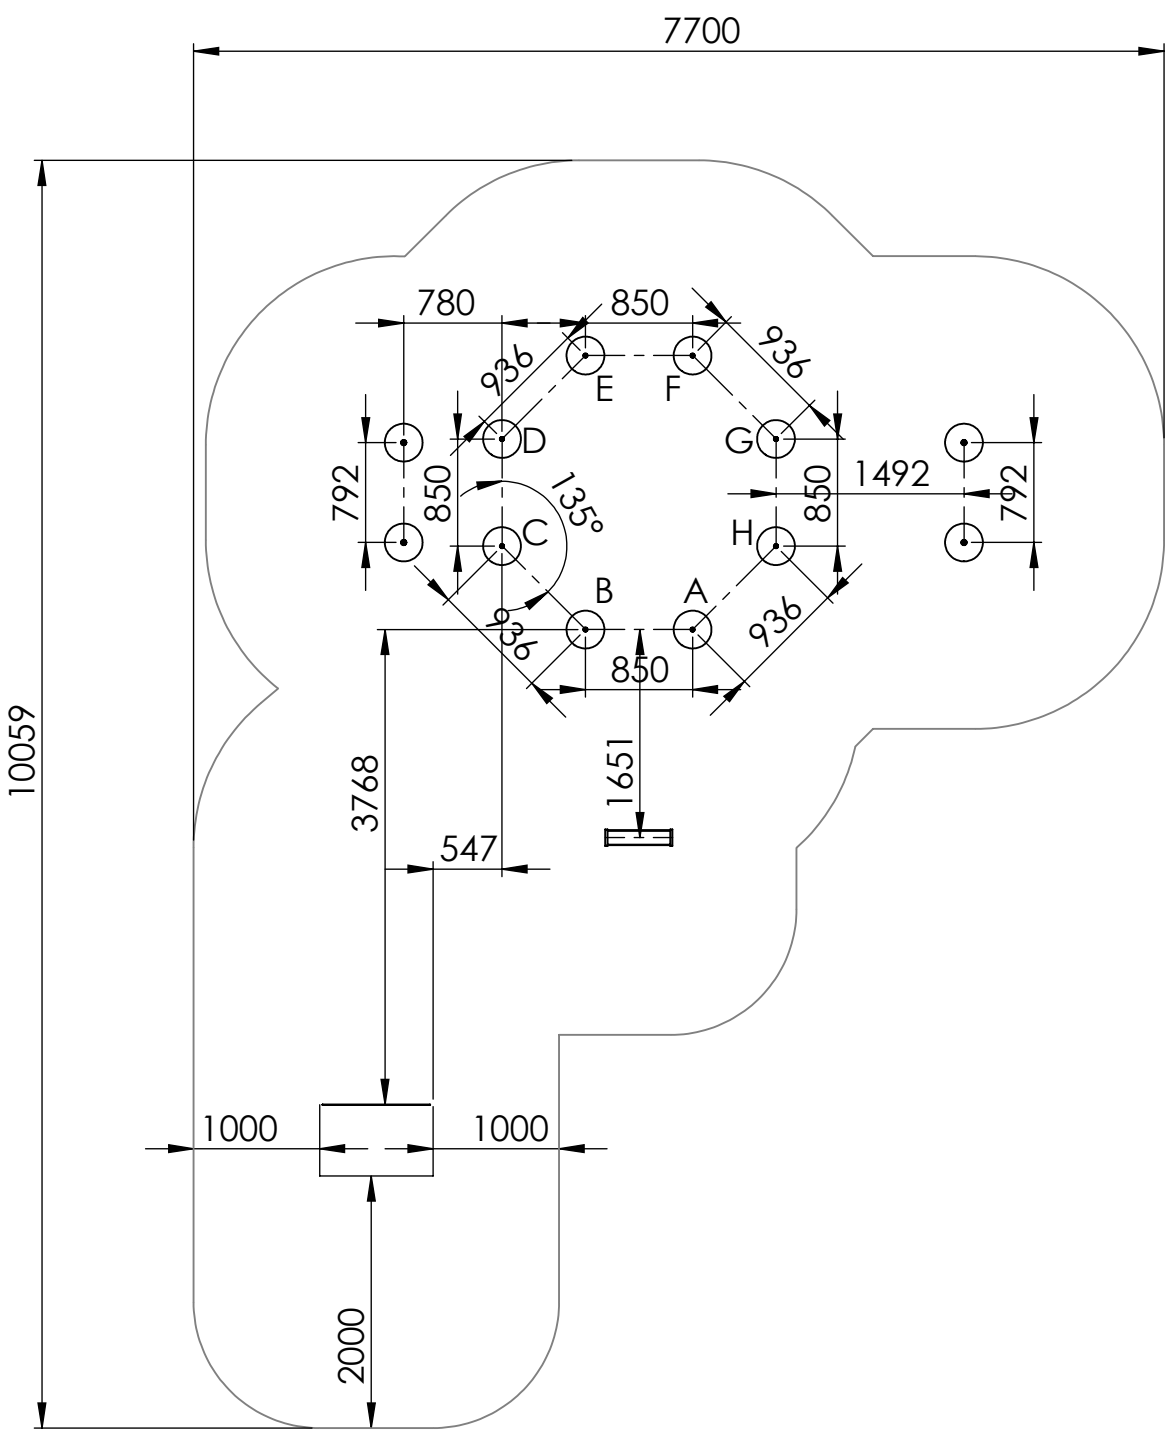

Foundation

A

B

C

D

E

UNLESS OTHERWISE SPECIFIED: DIMENSIONS ARE IN MILLIMETERS WEIGHT ARE IN KILOGRAMM				
	NAME	SIGNATURE	DATE	REVISION
DRAWN	I.Agar		29.01.2021	
APPV'D				

PART NUMBER / DWG NO.: **LM311-1**

DESCRIPTION: **Play centre Margot**

Tiptiptap OÜ
Veetorni 9,
Jüri alevik, Rae vald,
75301 Harjumaa

MATERIAL:	wood, metal, plastic	A4
WEIGHT:	SCALE: 1:60	SHEET 3 OF 32