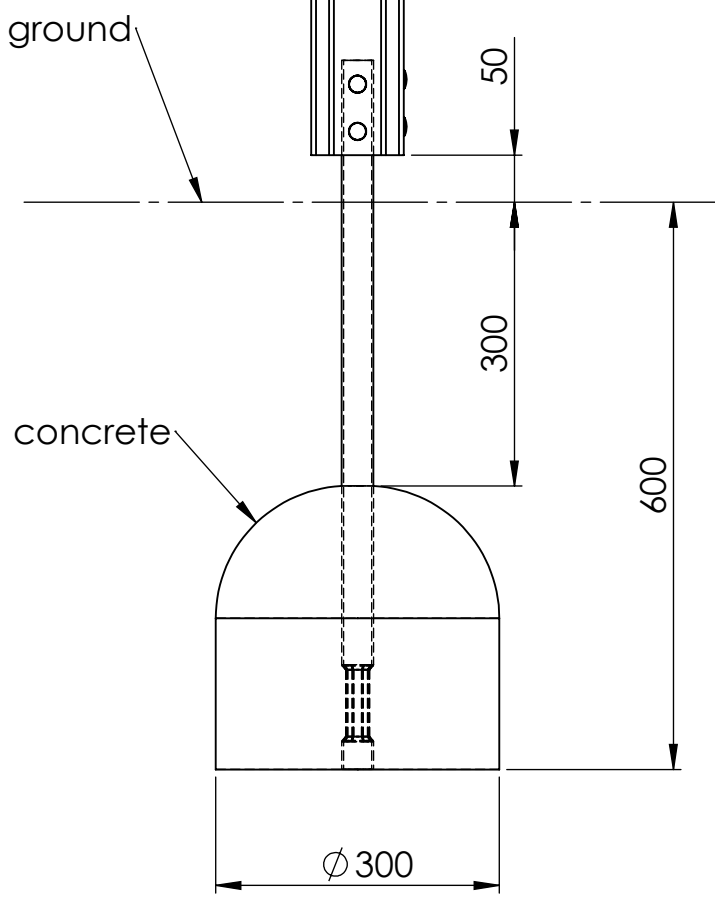

A

B

C

D

E

F

ITEM NO.	PART NUMBER
1	metal ground fixing L_750
2	screw DIN7504K 5,5x50
3	nut cover cap M6
4	nut cover M6
5	plastic cap 115x115
6	woodscrew 6 x 90

UNLESS OTHERWISE SPECIFIED:  
 DIMENSIONS ARE IN MILLIMETERS  
 WEIGHT ARE IN KILOGRAMM