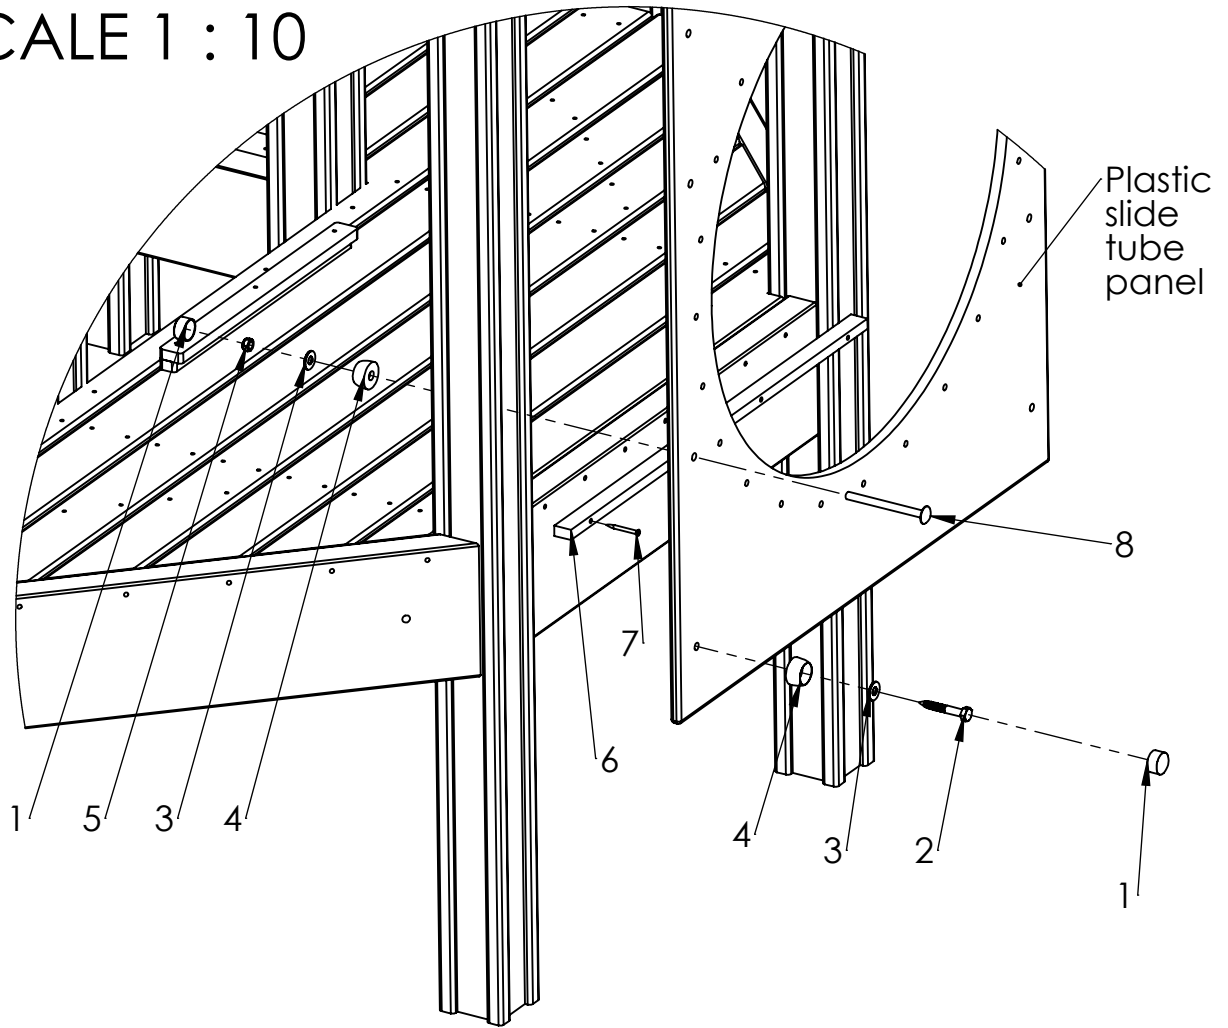

DETAIL G

SCALE 1 : 10

ITEM NO.	PART NUMBER
1	nut cover cap M12
2	wood screw DIN571 10x70
3	Washer M10 DIN9054
4	nut cover M12
5	nut DIN985 M10
6	LM311-1 plastic slat for platform
7	woodscrew 4,5 x 50
8	bolt DIN603 M10x120

UNLESS OTHERWISE SPECIFIED:
DIMENSIONS ARE IN MILLIMETERS
WEIGHT ARE IN KILOGRAMM

PART NUMBER / DWG NO.:

LM311-1

	NAME	SIGNATURE	DATE	REVISION
DRAWN	I.Agar		29.01.2021	
APPV'D				

DESCRIPTION:

Play centre Margot

Tiptaptap OÜ

Tiptaptap OÜ
Veetorni 9,
Jüri alevik, Rae vald,
75301 Harjumaa

MATERIAL:

wood, metal, plastic

A4

WEIGHT:

SCALE: 1:60

SHEET 25 OF 32