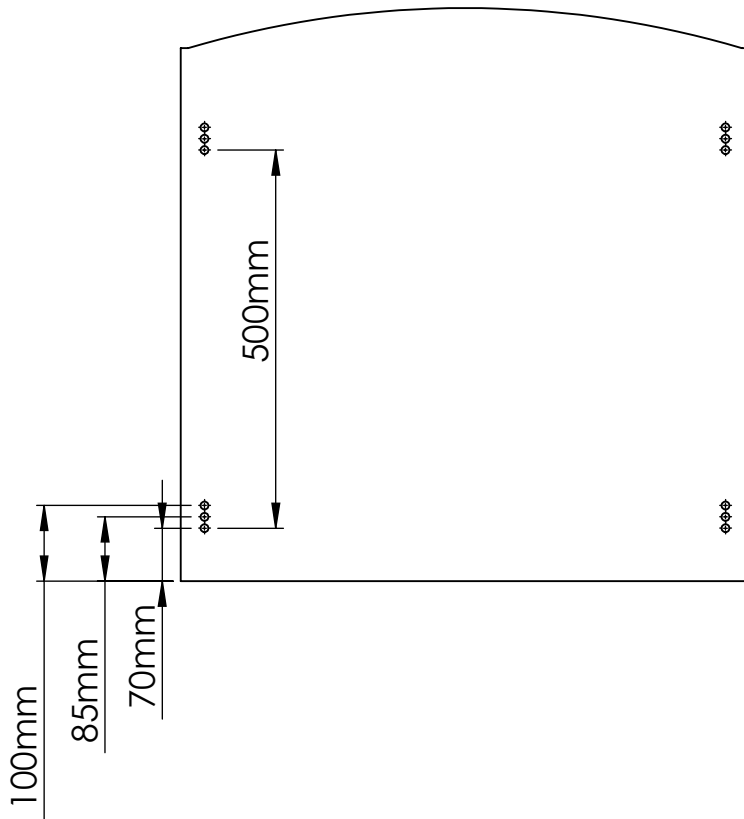

Explanation of the 'lower hole' behind the panel name: