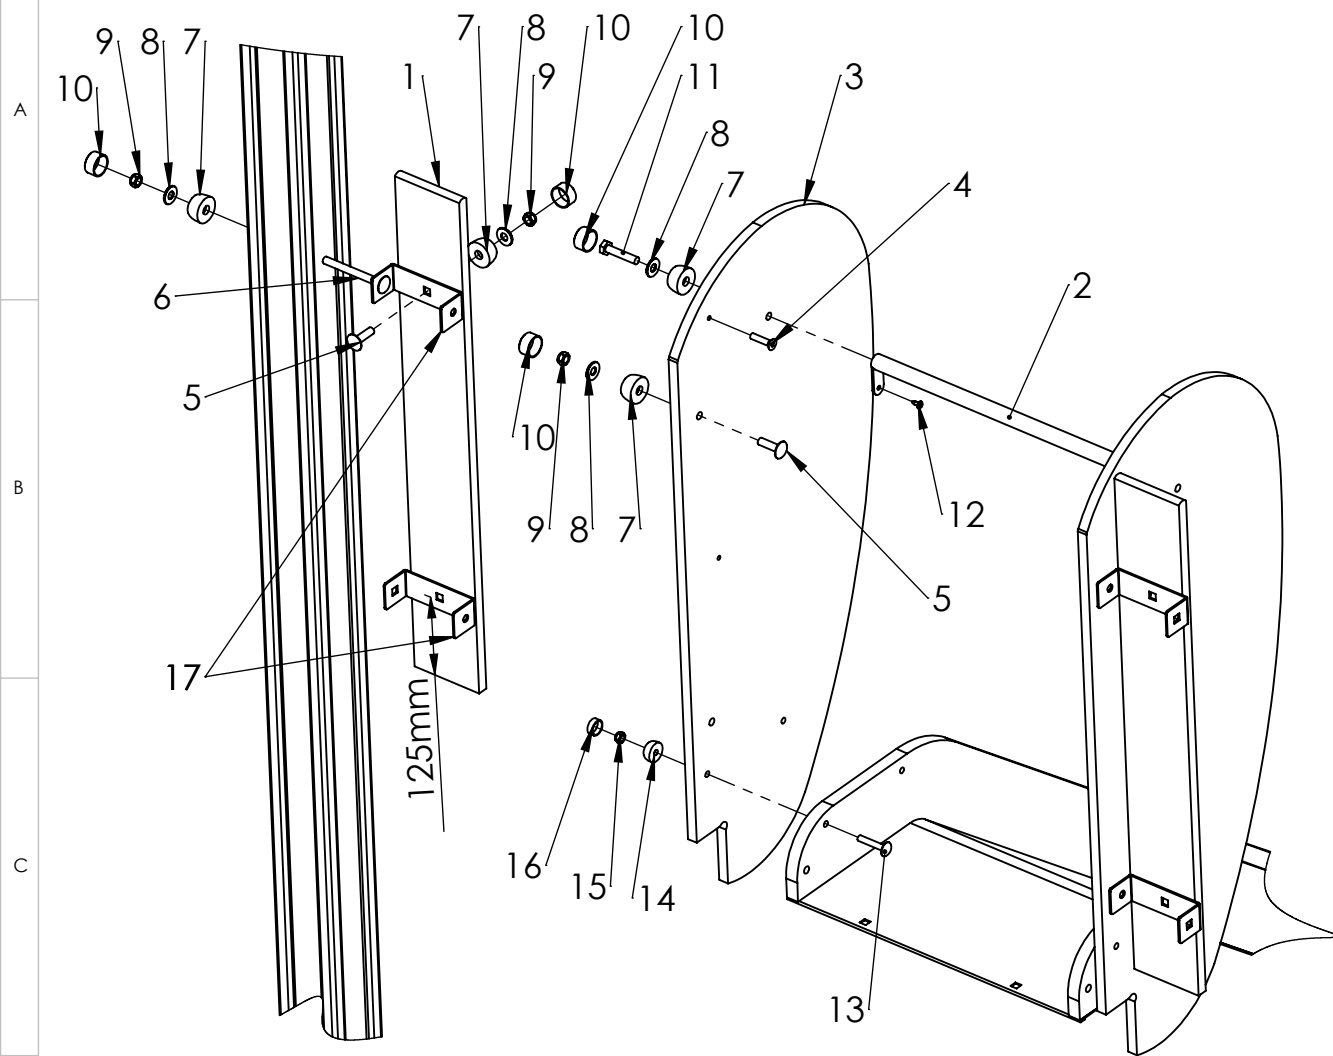

MATERIAL:	wood, metal, plastic	A4
WEIGHT:	SCALE: 1:8	SHEET 9 OF 32

ITEM NO.	PART NUMBER
1	side panel 111x770mm
2	slide guardrail
3	slide side panel
4	M6x35 DIN7991
5	bolt DIN603 M10x35
6	bolt DIN603 M10x100
7	nut cover M12
8	Washer M10 DIN9054
9	nut DIN985 M10
10	nut cover cap M12
11	bolt DIN931 M10x50
12	wood screw 4,8x13
13	bolt DIN603 M8x45
14	nut cover M8
15	nut DIN985 M8
16	nut cover cap M8
17	slide side panel fixing (45x123x45)