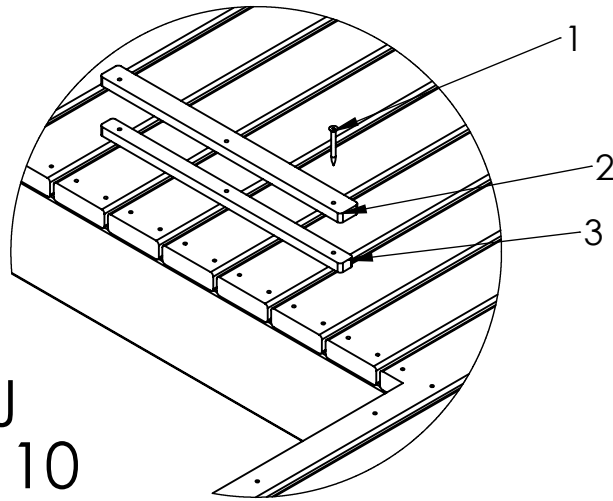

WEIGHT:

SCALE: 1:10

SHEET 28 OF 32

**Tiptiptap** OÜ

Tiptiptap OÜ  
Veetorni 9,  
Jüri alevik, Rae vald,  
75301 Harjumaa

DETAIL J  
SCALE 1 : 10

ITEM NO.	PART NUMBER
1	woodscrew 6x60
2	LM311-1 hand grip bigger
3	LM311-1 hand grip smaller