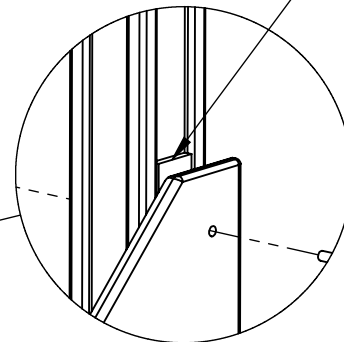

MF version!

A

Gap filling

B

DETAIL A
SCALE 2 : 15

C

D

E

F