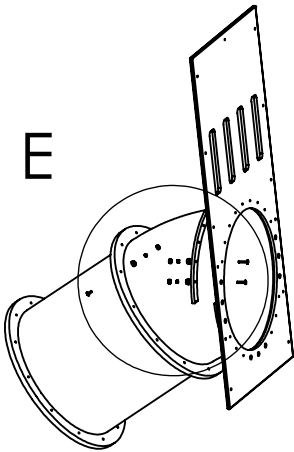

DETAIL E  
SCALE 1 : 10

ITEM NO.	PART NUMBER
1	nut cover M8
2	nut DIN985 M8
3	nut cover cap M8
4	bolt DIN603 M8x50
5	bolt DIN603 M8x45
6	bolt DIN603 M8x25
7	Plastic slide tube slat

UNLESS OTHERWISE SPECIFIED:  
DIMENSIONS ARE IN MILLIMETERS  
WEIGHT ARE IN KILOGRAMM