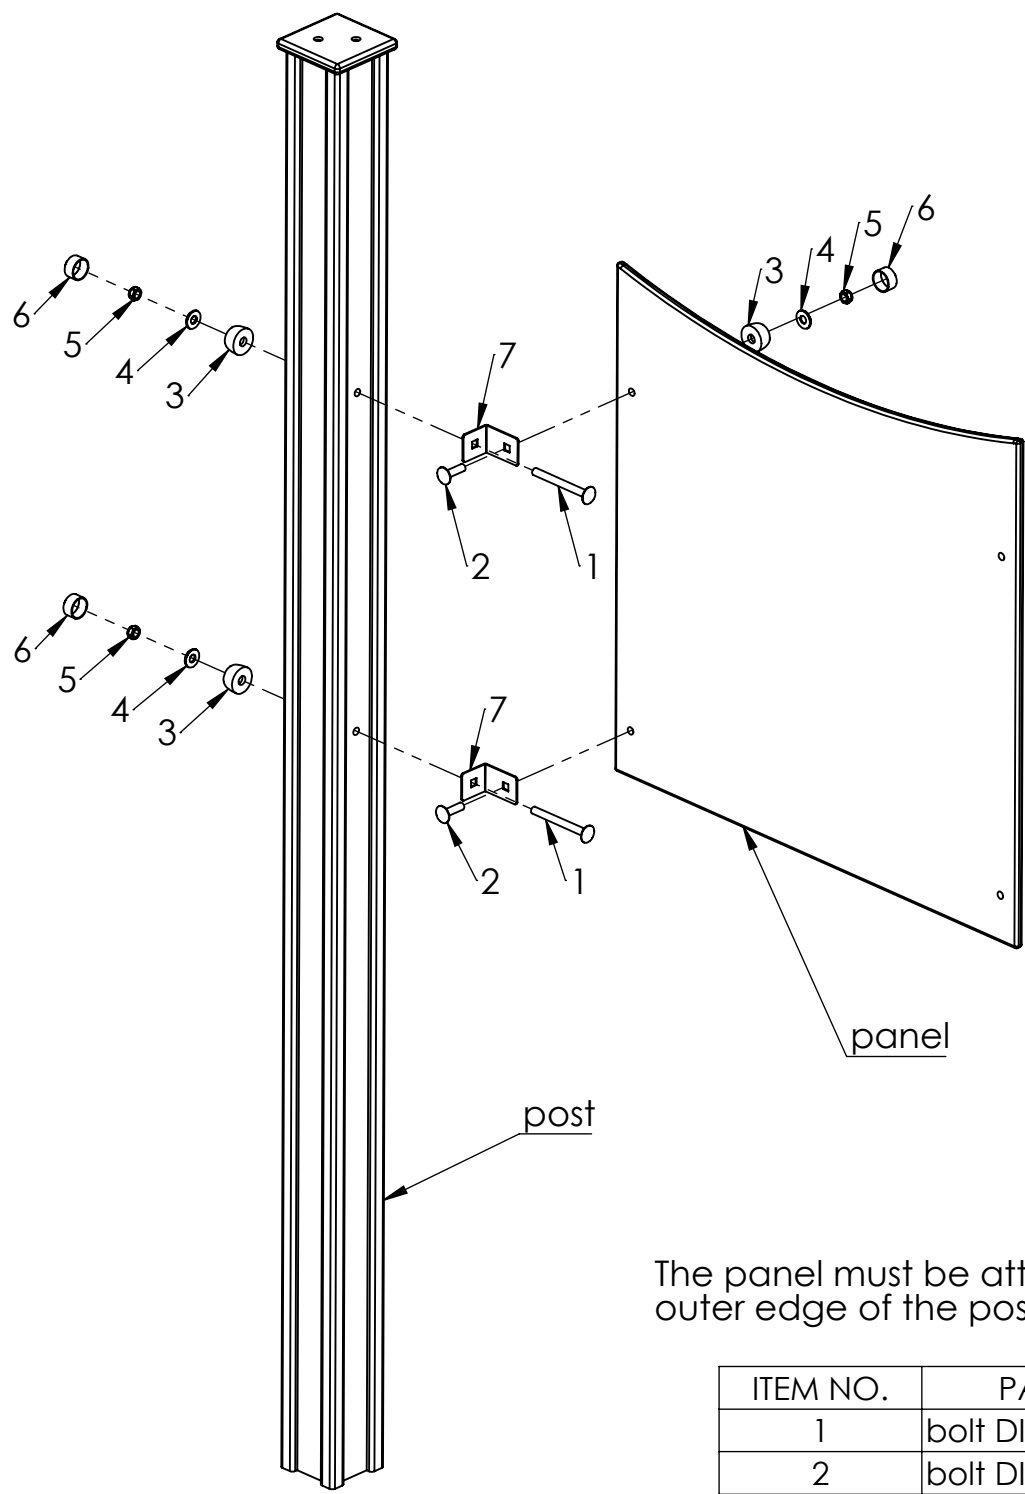

A

B

C

D

E

F

The panel must be attached to the outer edge of the post !!!

ITEM NO.	PART NUMBER
1	bolt DIN603 M10x100
2	bolt DIN603 M10x35
3	nut cover M12
4	Washer M10 DIN9054
5	nut DIN985 M10
6	nut cover cap M12
7	Corner 90° (45x60)