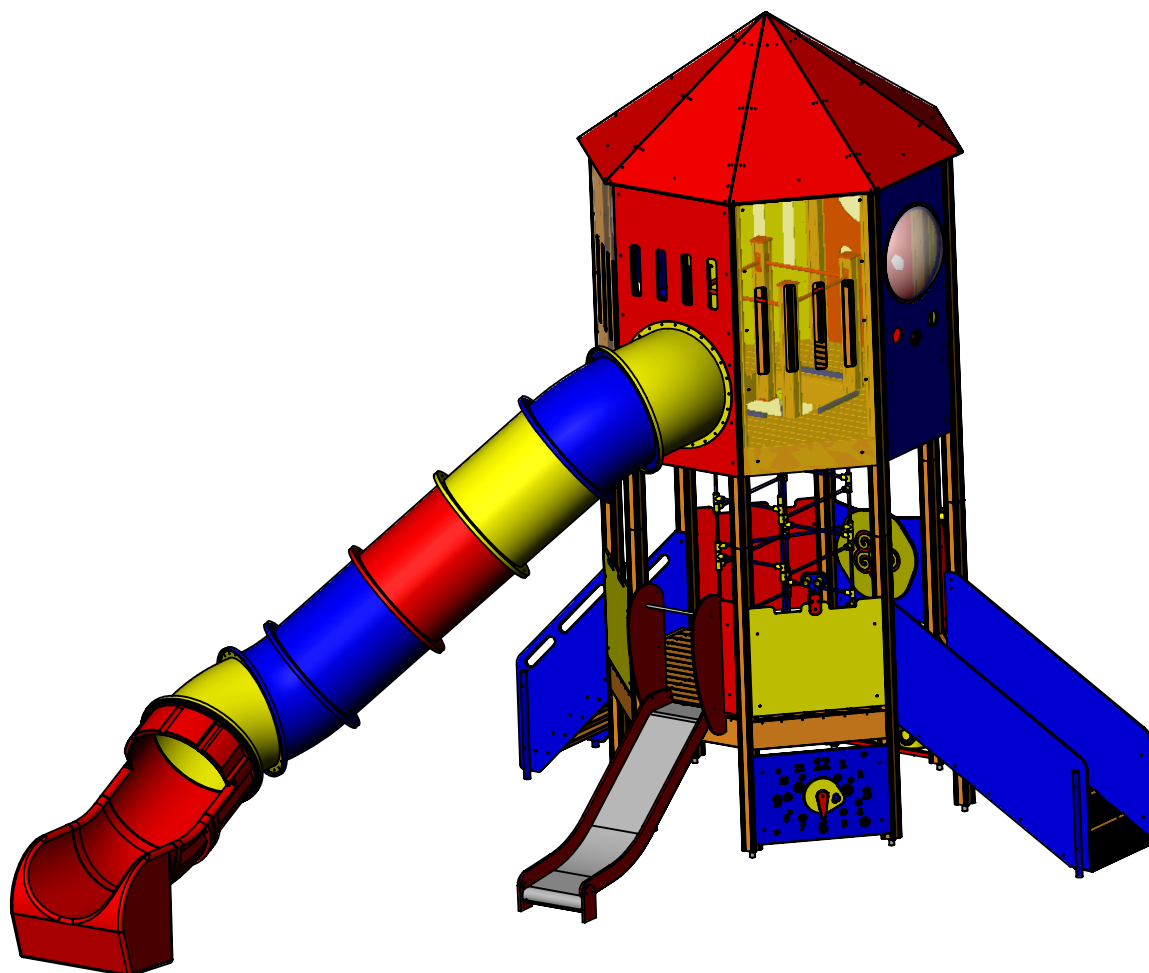

A

B

C

D

E

F

UNLESS OTHERWISE SPECIFIED:
DIMENSIONS ARE IN MILLIMETERS
WEIGHT ARE IN KILOGRAMM

PART NUMBER / DWG NO.:

LM311-1

	NAME	SIGNATURE	DATE	REVISION
DRAWN	I.Agar		29.01.2021	
APPV'D				

DESCRIPTION:

Play centre Margot

Tiptaptap OÜ

Tiptaptap OÜ
Veetorni 9,
Jüri alevik, Rae vald,
75301 Harjumaa

MATERIAL:

wood, metal, plastic

A4

WEIGHT:

SCALE: 1:50

SHEET 1 OF 32