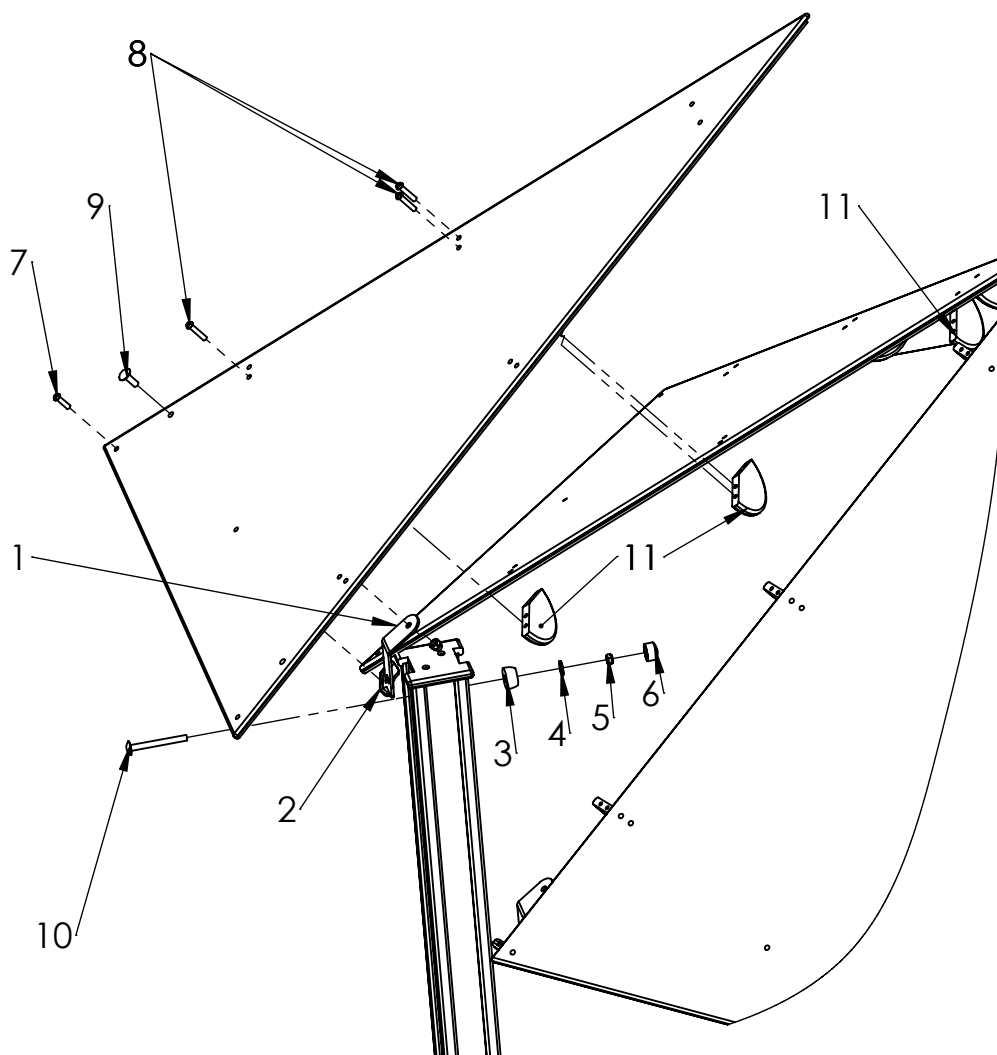

A

B

C

D

E

F

ITEM NO.	PART NUMBER
1	Metal corner for roof and post
2	Corner 26.9 for the edge
3	nut cover M12
4	Washer M10 DIN9054
5	nut DIN985 M10
6	nut cover cap M12
7	Art. 9121 TX-PIN M8x30
8	Art. 9121 TX-PIN M8x40
9	bolt DIN603 M10x30
10	bolt DIN603 M10x100
11	Corner 26.9

UNLESS OTHERWISE SPECIFIED:
DIMENSIONS ARE IN MILLIMETERS
WEIGHT ARE IN KILOGRAMM

PART NUMBER / DWG NO.:

LM311-1

	NAME	SIGNATURE	DATE	REVISION
DRAWN	I.Agar		29.01.2021	
APPV'D				

DESCRIPTION:

Play centre Margot

MATERIAL:

wood, metal, plastic

A4

WEIGHT:

SCALE: 1:13

SHEET 31 OF 32

Tiptaptap OÜ

Tiptaptap OÜ
Veetorni 9,
Jüri alevik, Rae vald,
75301 Harjumaa