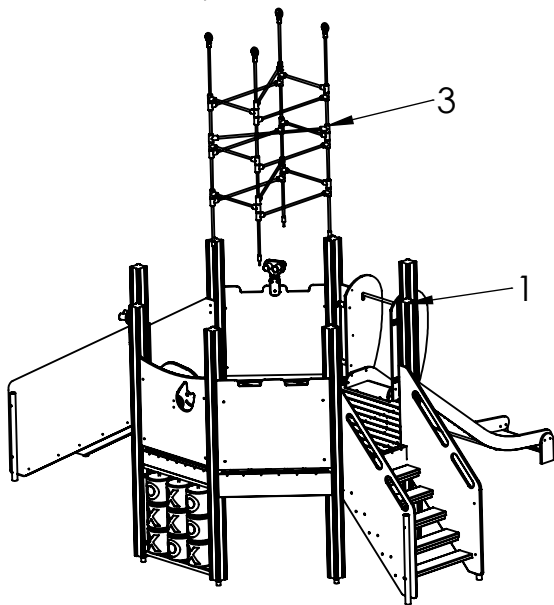

ITEM NO.	PART NUMBER	DESCRIPTION	QTY.
1	LM311-1 Margot lower platform		1
2	LM311-1 Margot upper platform		1
3	LM311-1 climbing ropes	PP covered steel wire	1
4	LM311-1 roof	HDPE plastic	1
5	LM311-1 roof to panel corner 127	HDPE plastic	8
6	30° slide tube for panel, yellow	Plastic	2
7	30° slide tube blue	Plastic	2
8	Straight long slide tube with edge, yellow	Plastic	1
9	Straight long slide tube with edge, red	Plastic	1
10	Straight long slide tube with edge, blue	Plastic	1
11	Slide tube end, red	Plastic	1

UNLESS OTHERWISE SPECIFIED:
DIMENSIONS ARE IN MILLIMETERS
WEIGHT ARE IN KILOGRAMM

	NAME	SIGNATURE	DATE	REVISION
DRAWN	I.Agar		29.01.2021	
APPV'D				

PART NUMBER / DWG NO.:
LM311-1

DESCRIPTION:
Play centre Margot

Tiptaptap OÜ
Veetorni 9,
Jüri alevik, Rae vald,
75301 Harjumaa

MATERIAL:	wood, metal, plastic	A4
WEIGHT:	SCALE: 1:60	SHEET 7 OF 32