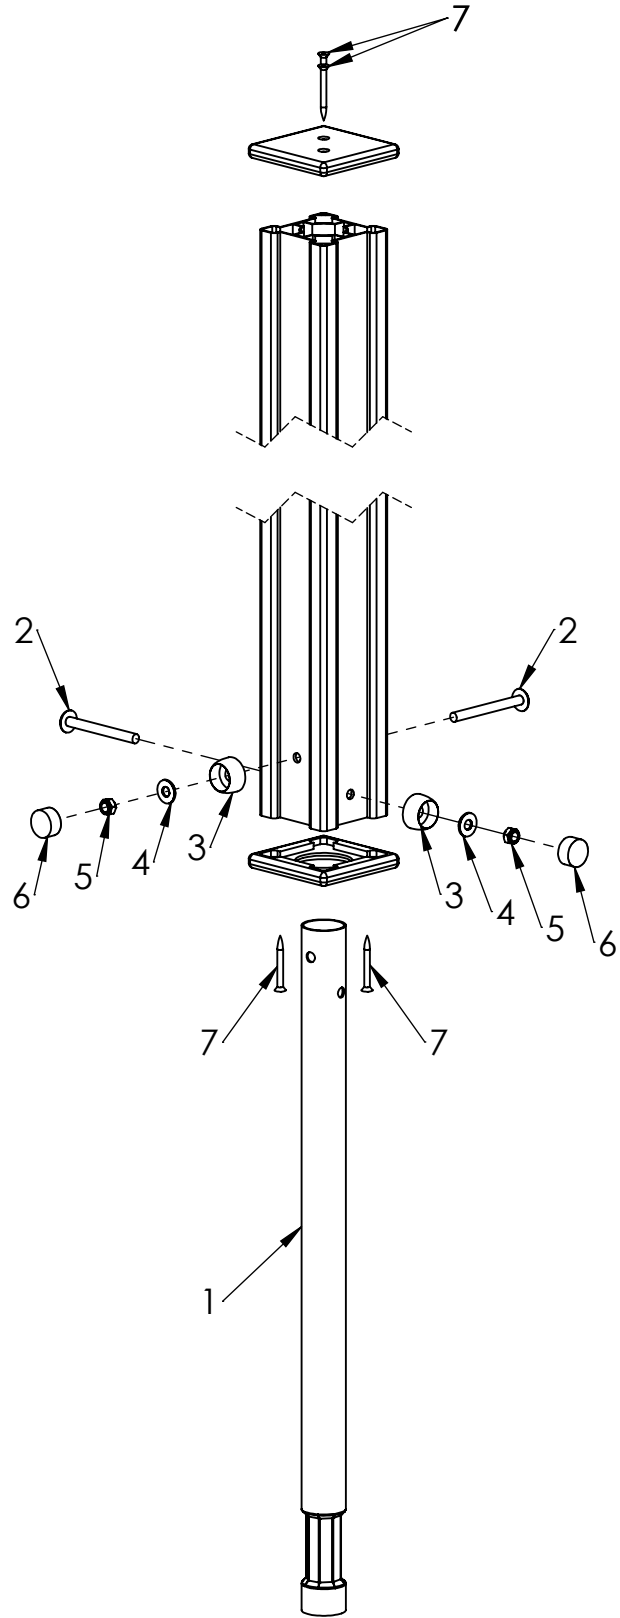

MATERIAL: wood, metal, plastic

WEIGHT: SCALE: 1:80 SHEET 4 OF 32

ITEM NO.	PART NUMBER	DESCRIPTION	
1	Platform without hole	Laminated wood, painted steel	1
2	post 98x98x2100	laminated wood	8
3	Castle panel, lower hole 70 with binocular	HDPE plastic	2
4	Castle panel, lower hole 70	HDPE plastic	2
5	Slide side panels block 2	HDPE plastic	1
6	slide h_950	Stainless steel, HDPE plastic	1
7	LM311-1 emotions panel	HDPE plastic	1
8	LM311-1 ramp	HDPE plastic, laminated wood	1
9	LM311-1 clock panel	HDPE plastic	1
10	OXO spinner	painted steel, plastic	1
11	Binoculars 2	HDPE plastic	2
12	Stairs_950 MF	laminated wood, HDPE plastic	1

SCALE: 1:50

SHEET 5 OF 32

ITEM NO.	PART NUMBER	DESCRIPTION	
1	Platform with hole	Laminated wood, painted steel	1
2	post 98x98x2450	laminated wood	8
3	post 98x98x1100	laminated wood	4
4	LM311-1 polycarbonate panel with cutouts	polycarbonate	2
5	LM311-1 illuminator panel with cocpit	HDPE plastik	2
6	LM311-1 panel with cutouts	HDPE plastic	2
7	LM311-1 illuminator panel	HDPE plastic	1
8	LM311-1 slide tube entrance panel	HDPE plastic	1
9	LM311-1 illuminator	Plastic	3
10	LM311-1 upper platform tube	painted steel	4
11	Cockcit	HDPE plastic	1
12	playcorner-driver's cab	plastic, metal	1
13	LM311-1 hand grip	HDPE plastic	4
16	LM311-1 plastic slat for platform	HDPE plastic	1

ITEM NO.	PART NUMBER
1	metal ground fixing L_750
2	bolt DIN603 M10x100
3	nut cover M12
4	Washer M10 DIN9054
5	nut DIN985 M10
6	nut cover cap M12
7	woodscrew 6x60

UNLESS OTHERWISE SPECIFIED: DIMENSIONS ARE IN MILLIMETERS WEIGHT ARE IN KILOGRAMM				
	NAME	SIGNATURE	DATE	REVISION
DRAWN	I.Agar		29.01.2021	
APPV'D				