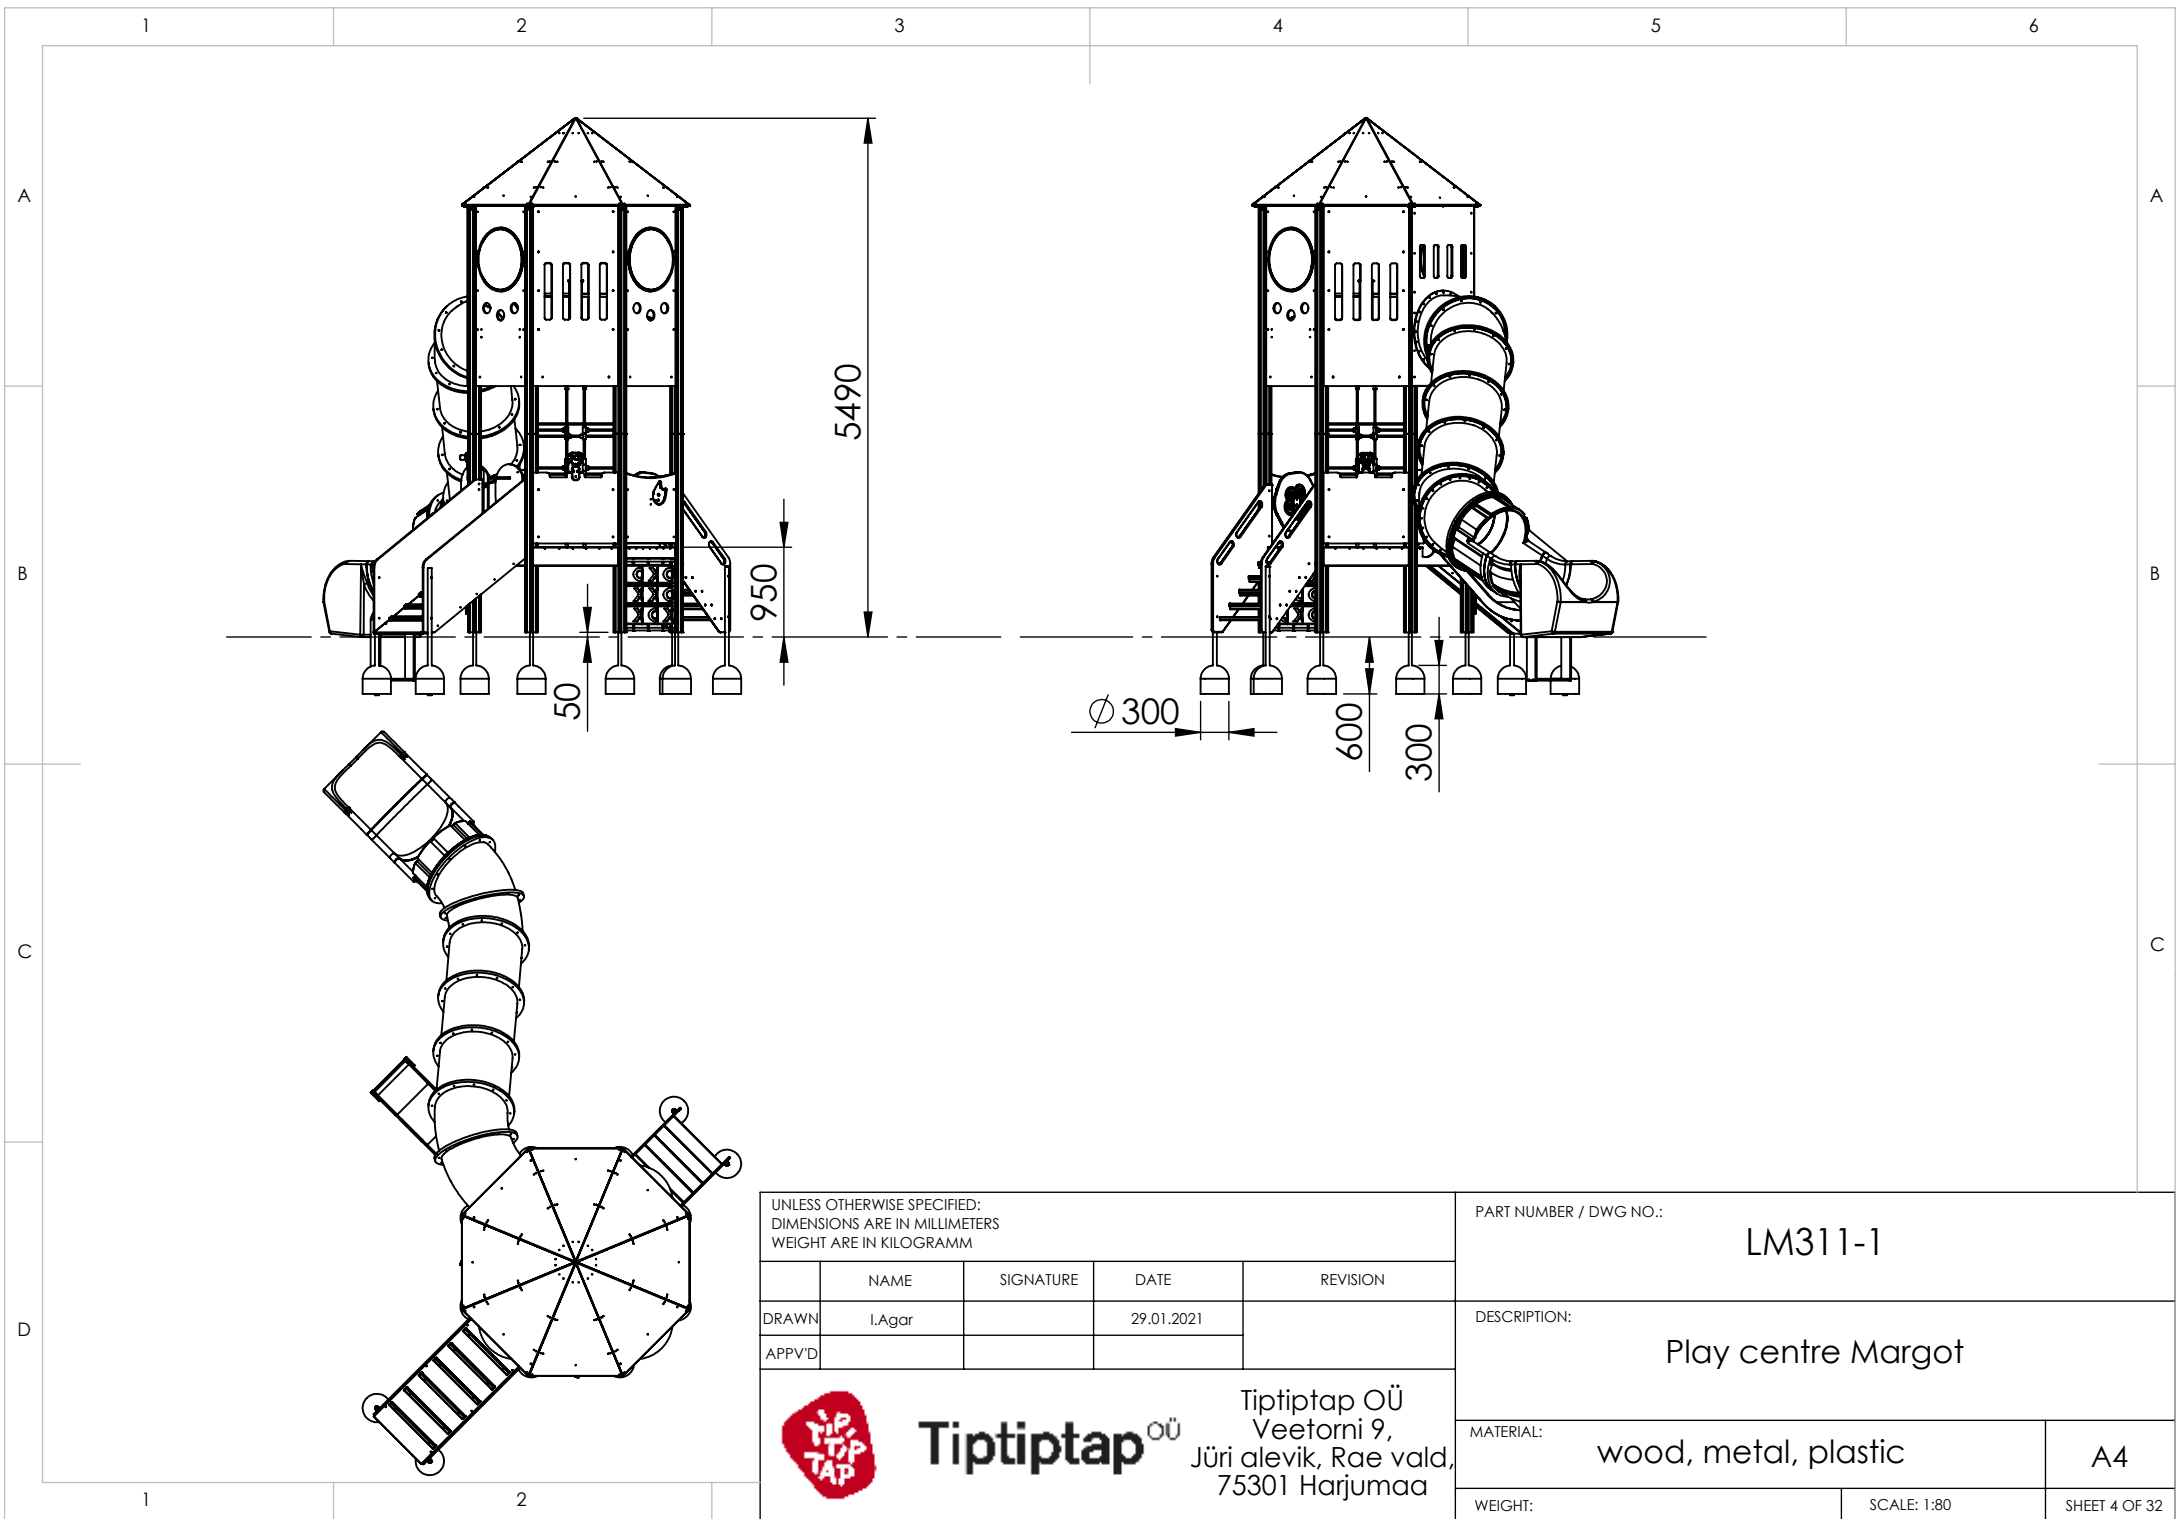

UNLESS OTHERWISE SPECIFIED:
DIMENSIONS ARE IN MILLIMETERS
WEIGHT ARE IN KILOGRAMM

PART NUMBER / DWG NO.:
LM311-1

	NAME	SIGNATURE	DATE	REVISION
DRAWN	I.Agar		29.01.2021	
APPV'D				

DESCRIPTION:
Play centre Margot

Tiptaptap OÜ
Tiptaptap OÜ
Veetorni 9,
Jüri alevik, Rae vald,
75301 Harjumaa

MATERIAL: wood, metal, plastic

WEIGHT: SCALE: 1:80 SHEET 4 OF 32