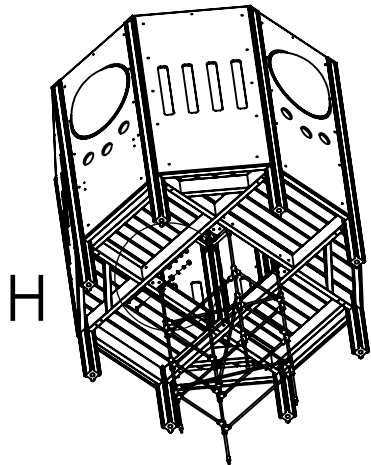

# DETAIL H SCALE 1 : 10

B

C

D

E

ITEM NO.	PART NUMBER
1	Washer M10 DIN9054
2	bolt DIN603 M10x80
3	bolt DIN603 M10x150
4	nut cover M12
5	nut DIN985 M10
6	nut cover cap M12
7	woodscrew 6x60

UNLESS OTHERWISE SPECIFIED: DIMENSIONS ARE IN MILLIMETERS WEIGHT ARE IN KILOGRAMM				
	NAME	SIGNATURE	DATE	REVISION
DRAWN	I.Agar		29.01.2021	
APPV'D				