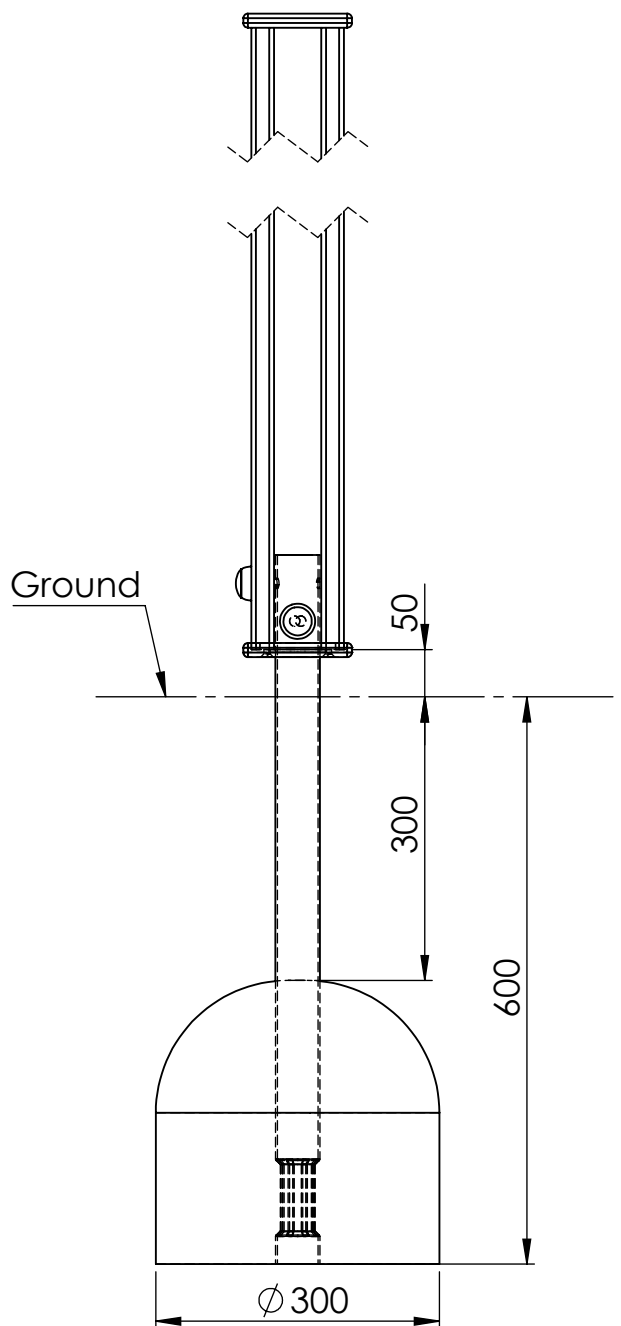

A4

WEIGHT:

SCALE: 1:50

SHEET 1 OF 32

Safety area

A

B

C

MATERIAL: wood, metal, plastic

WEIGHT: SCALE: 1:80 SHEET 4 OF 32

ITEM NO.	PART NUMBER	DESCRIPTION	
1	Platform without hole	Laminated wood, painted steel	1
2	post 98x98x2100	laminated wood	8
3	Castle panel, lower hole 70 with binocular	HDPE plastic	2
4	Castle panel, lower hole 70	HDPE plastic	2
5	Slide side panels block 2	HDPE plastic	1
6	slide h_950	Stainless steel, HDPE plastic	1
7	LM311-1 emotions panel	HDPE plastic	1
8	LM311-1 ramp	HDPE plastic, laminated wood	1
9	LM311-1 clock panel	HDPE plastic	1
10	OXO spinner	painted steel, plastic	1
11	Binoculars 2	HDPE plastic	2
12	Stairs_950 MF	laminated wood, HDPE plastic	1

SCALE: 1:50

SHEET 5 OF 32

ITEM NO.	PART NUMBER	DESCRIPTION	
1	Platform with hole	Laminated wood, painted steel	1
2	post 98x98x2450	laminated wood	8
3	post 98x98x1100	laminated wood	4
4	LM311-1 polycarbonate panel with cutouts	polycarbonate	2
5	LM311-1 illuminator panel with cocpit	HDPE plastik	2
6	LM311-1 panel with cutouts	HDPE plastic	2
7	LM311-1 illuminator panel	HDPE plastic	1
8	LM311-1 slide tube entrance panel	HDPE plastic	1
9	LM311-1 illuminator	Plastic	3
10	LM311-1 upper platform tube	painted steel	4
11	Cockcit	HDPE plastic	1
12	playcorner-driver's cab	plastic, metal	1
13	LM311-1 hand grip	HDPE plastic	4
16	LM311-1 plastic slat for platform	HDPE plastic	1

ITEM NO.	PART NUMBER
1	metal ground fixing L_750
2	bolt DIN603 M10x100
3	nut cover M12
4	Washer M10 DIN9054
5	nut DIN985 M10
6	nut cover cap M12
7	woodscrew 6x60

UNLESS OTHERWISE SPECIFIED: DIMENSIONS ARE IN MILLIMETERS WEIGHT ARE IN KILOGRAMM				
	NAME	SIGNATURE	DATE	REVISION
DRAWN	I.Agar		29.01.2021	
APPV'D				