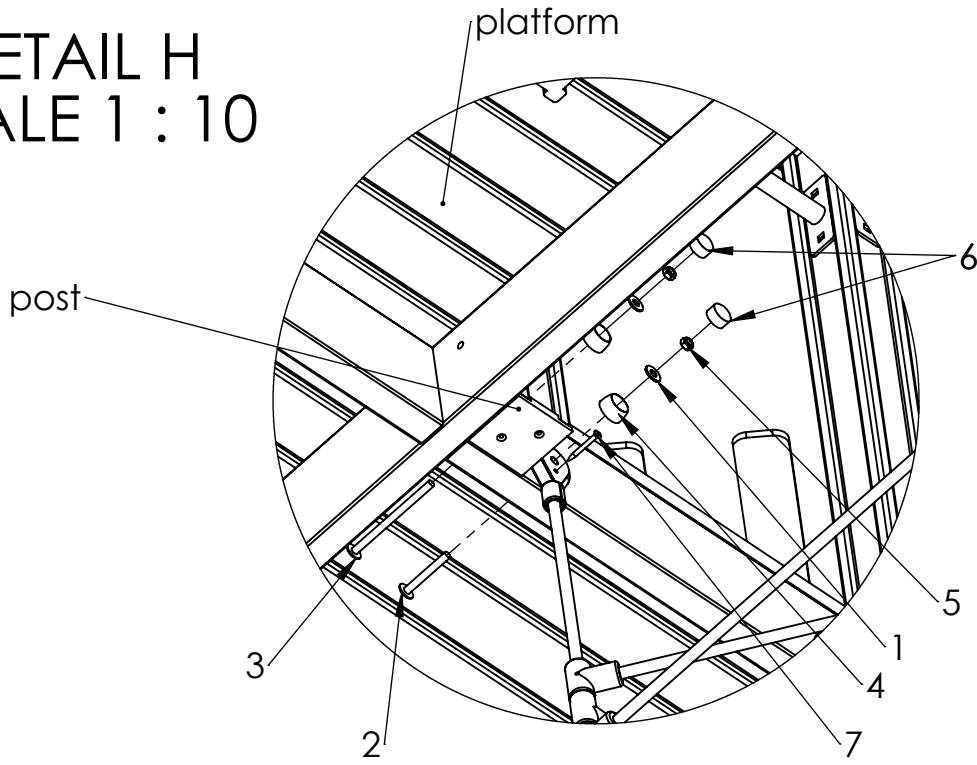

# DETAIL H SCALE 1 : 10

B

C

D

E

ITEM NO.	PART NUMBER
1	Washer M10 DIN9054
2	bolt DIN603 M10x80
3	bolt DIN603 M10x150
4	nut cover M12
5	nut DIN985 M10
6	nut cover cap M12
7	woodscrew 6x60

UNLESS OTHERWISE SPECIFIED: DIMENSIONS ARE IN MILLIMETERS WEIGHT ARE IN KILOGRAMM				
	NAME	SIGNATURE	DATE	REVISION
DRAWN	I.Agar		29.01.2021	
APPV'D				