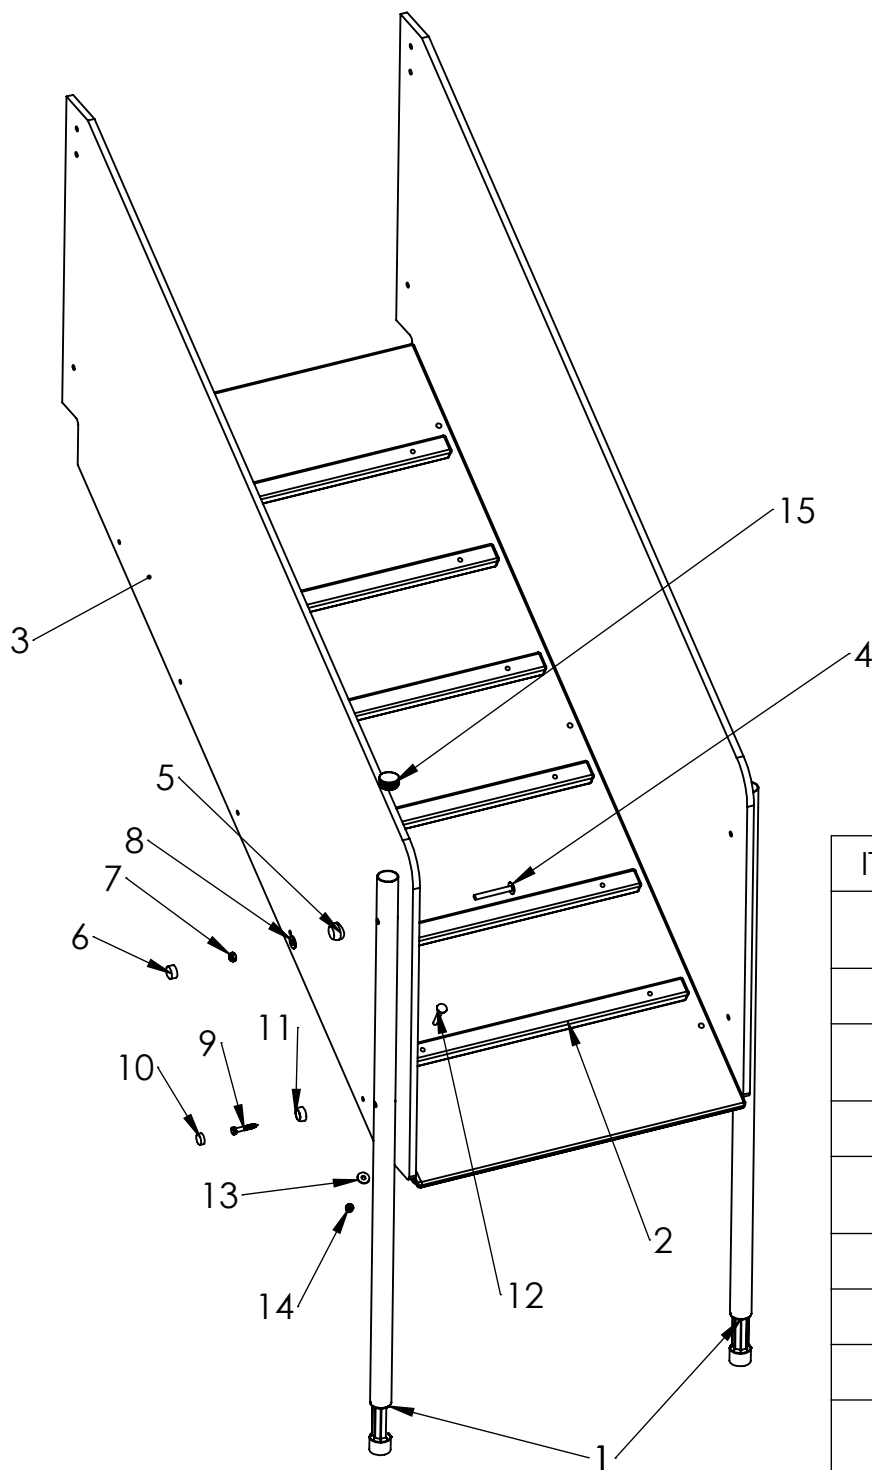

A

B

C

D

E

F

ITEM NO.	PART NUMBER
1	metal ground fixing L_1345
2	LM311-1 ramp slat
3	LM311-1 ramp side panel
4	bolt DIN603 M10x80
5	nut cover for beam M10
6	nut cover cap M10
7	nut DIN985 M10
8	Washer M10 DIN9054
9	wood screw DIN571 8x50
10	nut cover cap M8
11	nut cover M8
12	bolt DIN603 M8x60
13	washer M8
14	domed cap nut DIN1587 M8
15	plastic cap

UNLESS OTHERWISE SPECIFIED:
DIMENSIONS ARE IN MILLIMETERS
WEIGHT ARE IN KILOGRAMM

PART NUMBER / DWG NO.:

LM311-1

	NAME	SIGNATURE	DATE	REVISION
DRAWN	I.Agar		29.01.2021	
APPV'D				

DESCRIPTION:

Play centre Margot

Tiptaptap OÜ

Tiptaptap OÜ
Veetorni 9,
Jüri alevik, Rae vald,
75301 Harjumaa

MATERIAL:

wood, metal, plastic

A4

WEIGHT:

SCALE: 1:15

SHEET 22 OF 32