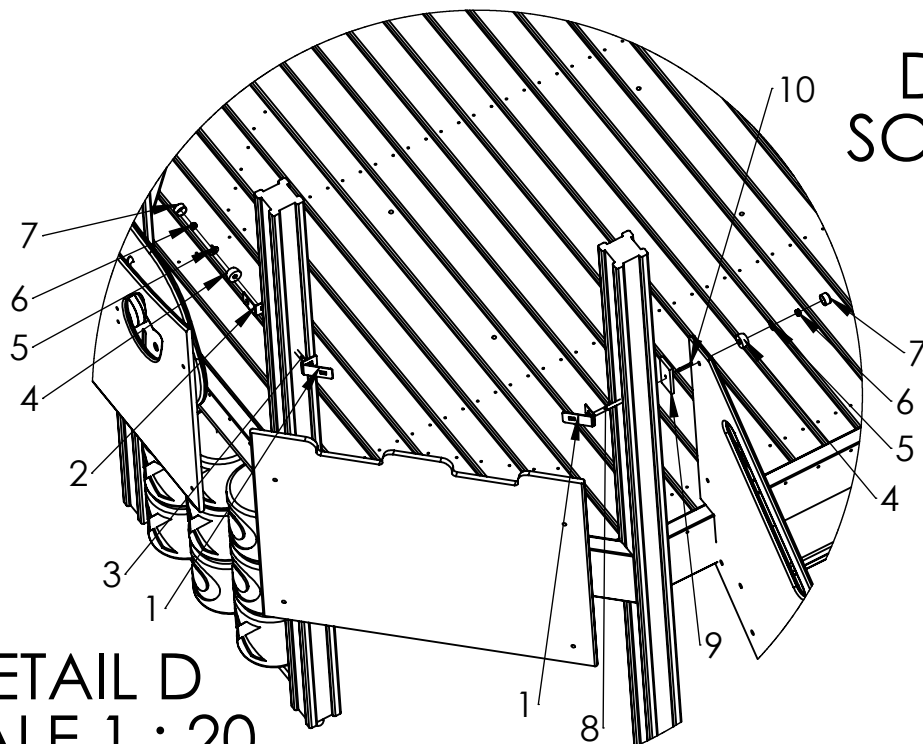

A

B

C

D

E

F

DETAIL C SCALE 1 : 20