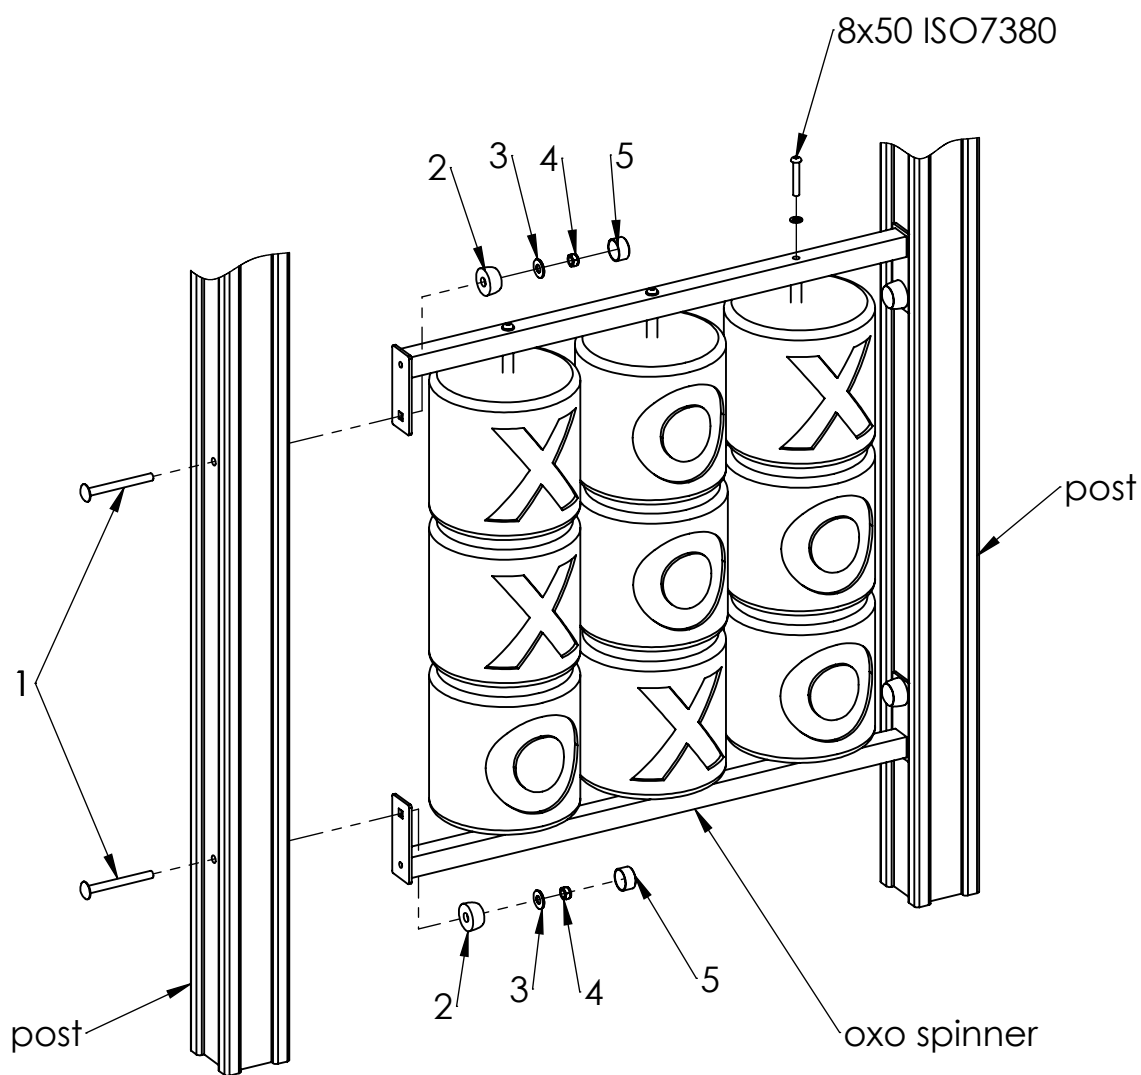

A

B

C

D

E

F

ITEM NO.	PART NUMBER
1	bolt DIN603 M10x100
2	nut cover M12
3	Washer M10 DIN9054
4	nut DIN985 M10
5	nut cover cap M12

UNLESS OTHERWISE SPECIFIED:
DIMENSIONS ARE IN MILLIMETERS
WEIGHT ARE IN KILOGRAMM

PART NUMBER / DWG NO.:

LM311-1

	NAME	SIGNATURE	DATE	REVISION
DRAWN	I.Agar			
APPV'D				

DESCRIPTION:

Play centre Margot
connecting oxo spinner to post

MATERIAL:

wood, metal, plastic

A4

WEIGHT:

SCALE: 1:10

SHEET 16 OF 32

Tiptaptap OÜ

Tiptaptap OÜ
Veetorni 9,
Jüri alevik, Rae vald,
75301 Harjumaa