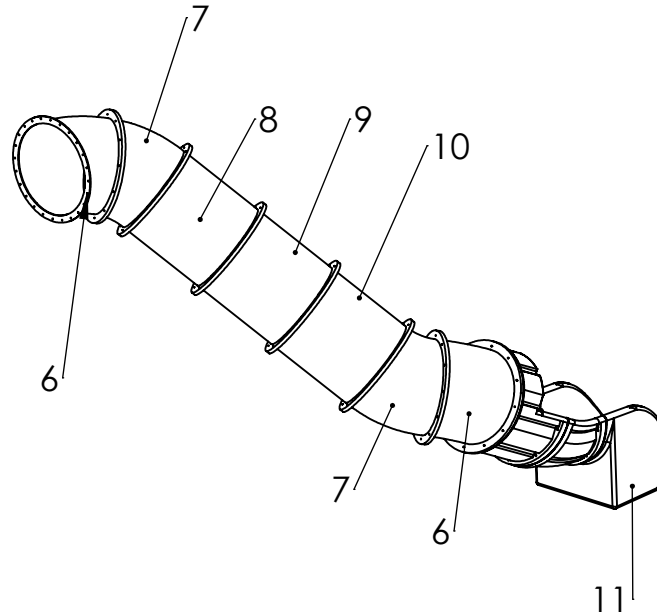

PART NUMBER / DWG NO.:

LM311-1

DESCRIPTION:

Play centre Margot

MATERIAL:

wood, metal, plastic

A4

WEIGHT:

SCALE: 1:50

SHEET 6 OF 32

ITEM NO.	PART NUMBER	DESCRIPTION	QTY.
1	LM311-1 Margot lower platform		1
2	LM311-1 Margot upper platform		1
3	LM311-1 climbing ropes	PP covered steel wire	1
4	LM311-1 roof	HDPE plastic	1
5	LM311-1 roof to panel corner 127	HDPE plastic	8
6	30° slide tube for panel, yellow	Plastic	2
7	30° slide tube blue	Plastic	2
8	Straight long slide tube with edge, yellow	Plastic	1
9	Straight long slide tube with edge, red	Plastic	1
10	Straight long slide tube with edge, blue	Plastic	1
11	Slide tube end, red	Plastic	1