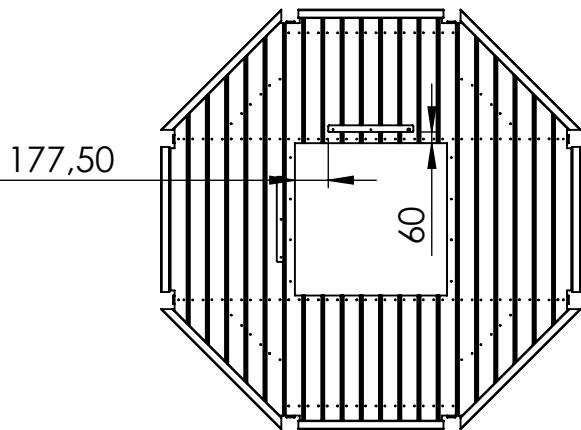

WEIGHT:

SCALE: 1:10

SHEET 28 OF 32

**Tiptiptap** OÜ

Tiptiptap OÜ  
Veetorni 9,  
Jüri alevik, Rae vald,  
75301 Harjumaa

DETAIL J  
SCALE 1 : 10

ITEM NO.	PART NUMBER
1	woodscrew 6x60
2	LM311-1 hand grip bigger
3	LM311-1 hand grip smaller