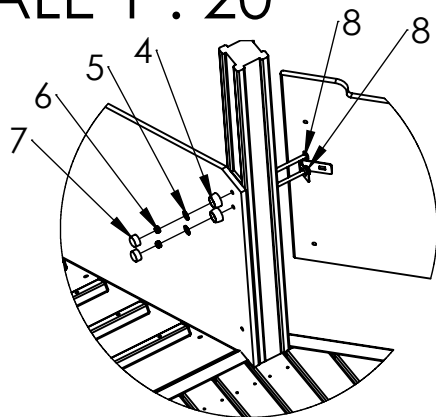

DETAIL D SCALE 1 : 20

ITEM NO.	PART NUMBER
1	LM311-1 panel corner
2	Corner 90° (45x60)
3	bolt DIN603 M10x100
4	nut cover M12
5	Washer M10 DIN9054
6	nut DIN985 M10
7	nut cover cap M12
8	bolt DIN603 M10x120
9	Post additional plastic
10	woodscrew 4,5 x 50

UNLESS OTHERWISE SPECIFIED:
DIMENSIONS ARE IN MILLIMETERS
WEIGHT ARE IN KILOGRAMM

PART NUMBER / DWG NO.:

LM311-1

	NAME	SIGNATURE	DATE	REVISION
DRAWN	I.Agar		29.01.2021	
APPV'D				

DESCRIPTION:

Play centre Margot

MATERIAL:

wood, metal, plastic

A4

WEIGHT:

SCALE: 1:60

SHEET 13 OF 32

Tiptiptap OÜ

Tiptiptap OÜ
Veetorni 9,
Jüri alevik, Rae vald,
75301 Harjumaa