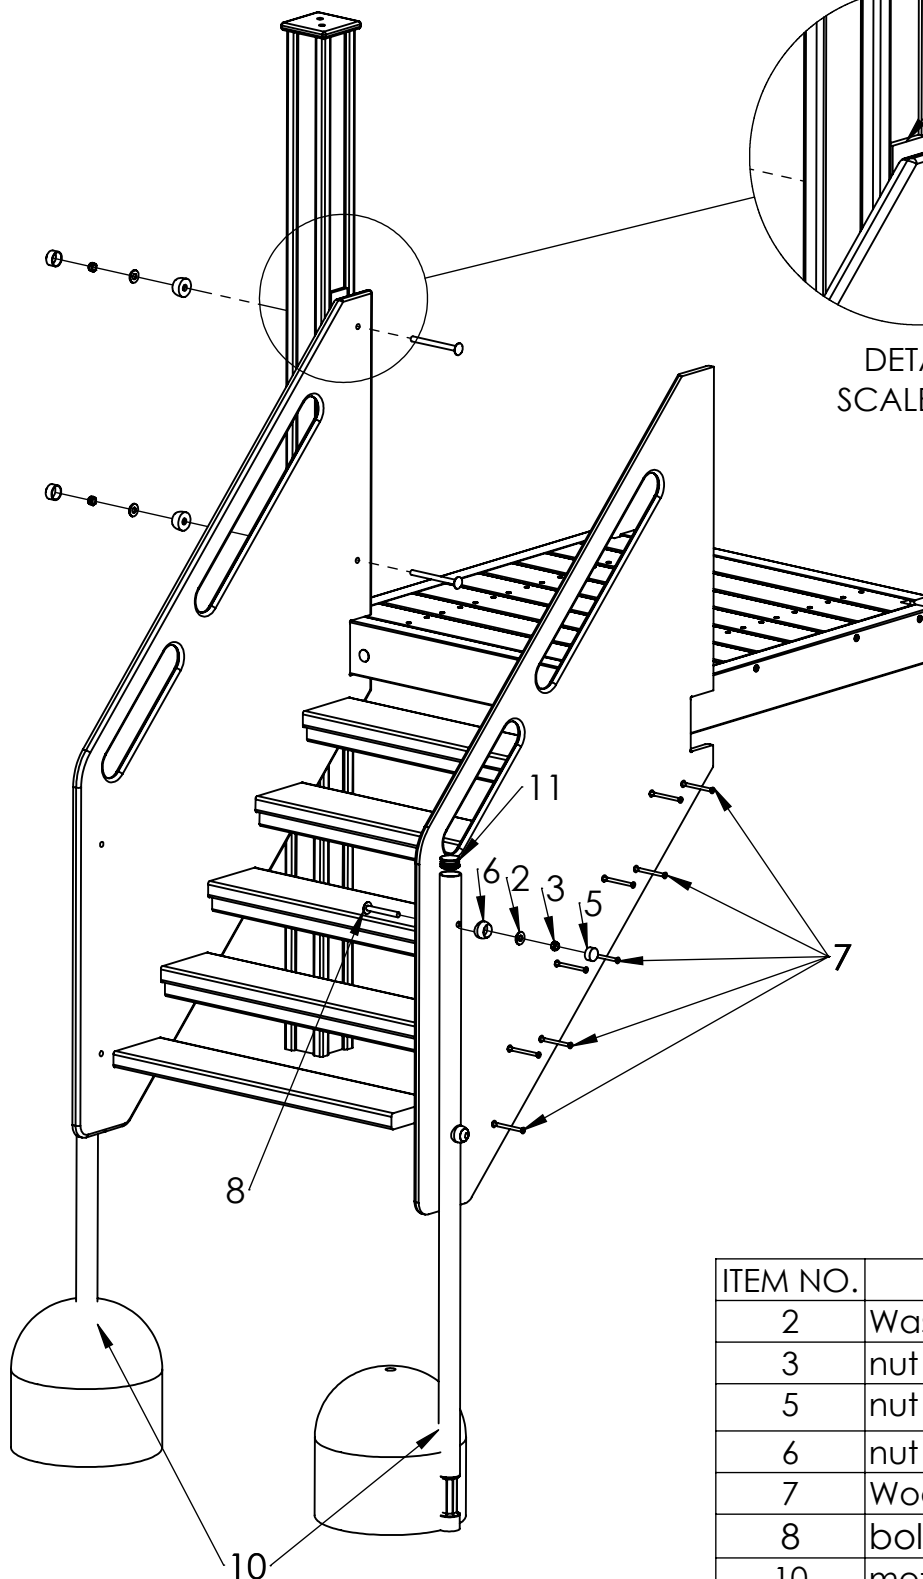

Gap filling

B

DETAIL A  
SCALE 2 : 15

C

D

E

F

ITEM NO.	PART NUMBER
2	Washer M10 DIN9054
3	nut DIN985 M10
5	nut cover cap M10
6	nut cover for beam M10
7	Woodscrew 6 x 90
8	bolt DIN603 M10x80
10	metal ground fixing L_1345
11	plastic cap