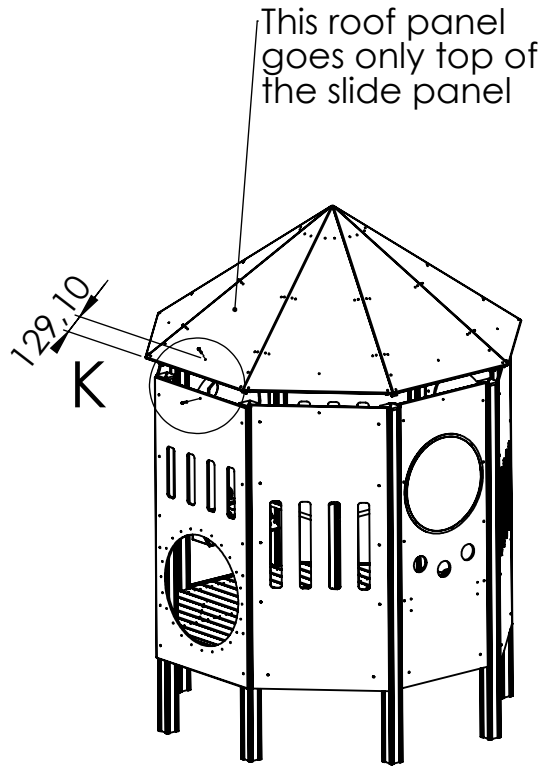

ITEM NO.	PART NUMBER
1	bolt DIN7380 M8x40
2	LM311-1 roof to panel corner, angle 127

UNLESS OTHERWISE SPECIFIED:
DIMENSIONS ARE IN MILLIMETERS
WEIGHT ARE IN KILOGRAMM

	NAME	SIGNATURE	DATE	REVISION
DRAWN	I.Agar		29.01.2021	
APPV'D				

PART NUMBER / DWG NO.:
LM311-1

DESCRIPTION:
Play centre Margot

Tiptaptap OÜ

Tiptaptap OÜ
Veetorni 9,
Jüri alevik, Rae vald,
75301 Harjumaa

MATERIAL: wood, metal, plastic

A4

WEIGHT: SCALE: 1:50 SHEET 30 OF 32