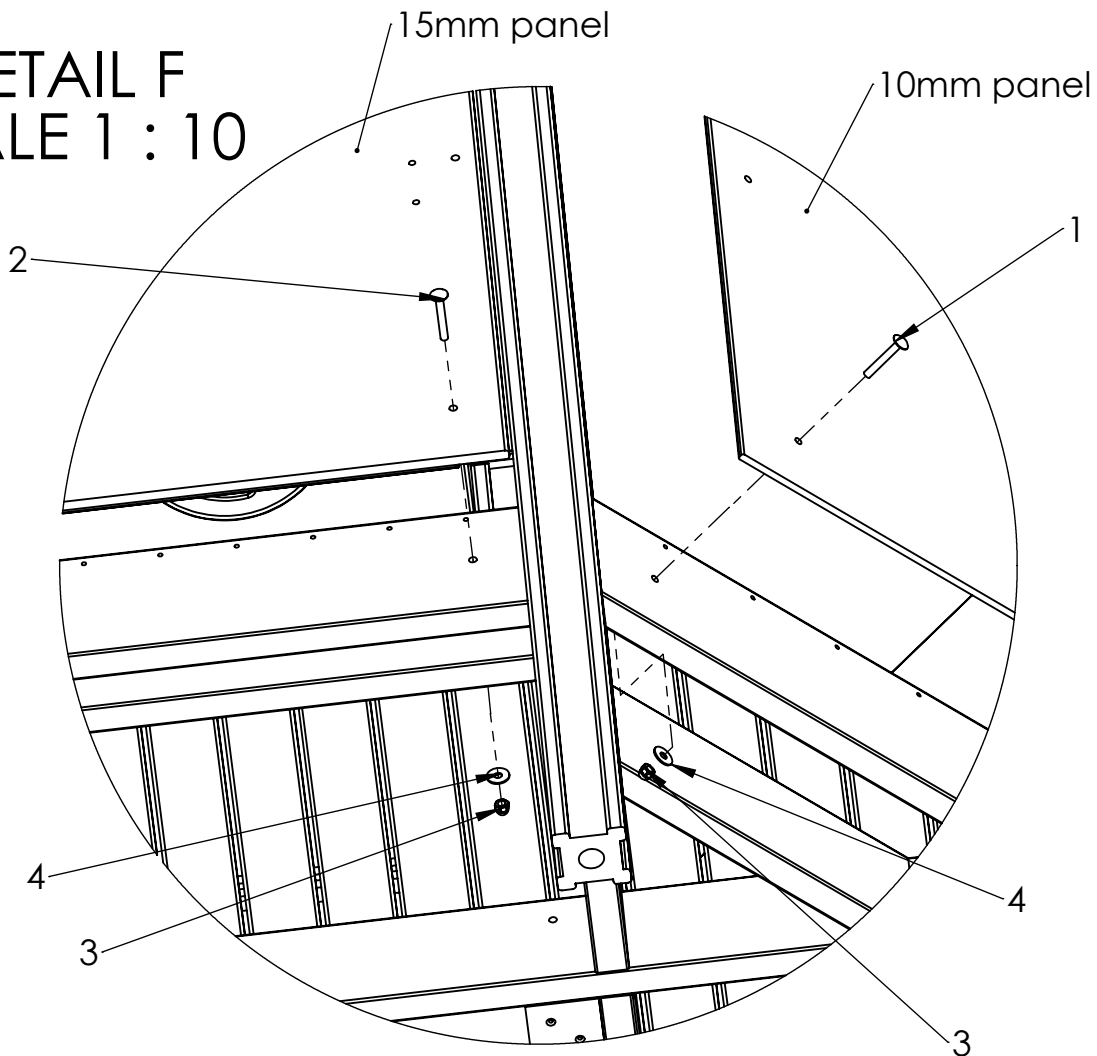

MATERIAL:

wood, metal, plastic

A4

WEIGHT:

SCALE: 1:40

SHEET 23 OF 32

# DETAIL F SCALE 1 : 10

ITEM NO.	PART NUMBER
1	bolt DIN603 M10x70
2	bolt DIN603 M10x75
3	domed cap nut DIN986 M10
4	washer M10 DIN9021

UNLESS OTHERWISE SPECIFIED: DIMENSIONS ARE IN MILLIMETERS WEIGHT ARE IN KILOGRAMM				
	NAME	SIGNATURE	DATE	REVISION
DRAWN	I.Agar		29.01.2021	
APPV'D				