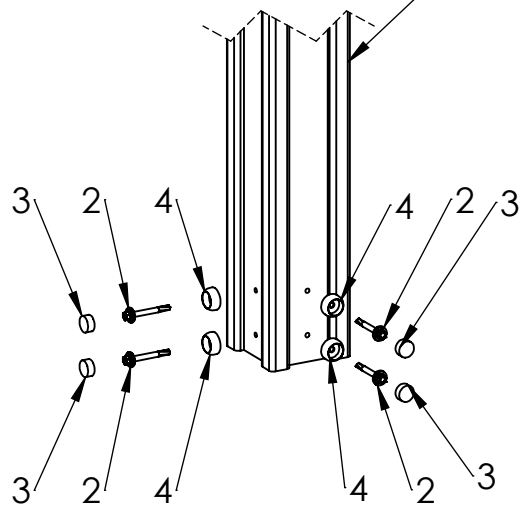

A

B

C

D

E

F

ITEM NO.	PART NUMBER
1	metal ground fixing L_750
2	screw DIN7504K 5,5x50
3	nut cover cap M6
4	nut cover M6
5	plastic cap 115x115
6	woodscrew 6 x 90

UNLESS OTHERWISE SPECIFIED:  
 DIMENSIONS ARE IN MILLIMETERS  
 WEIGHT ARE IN KILOGRAMM