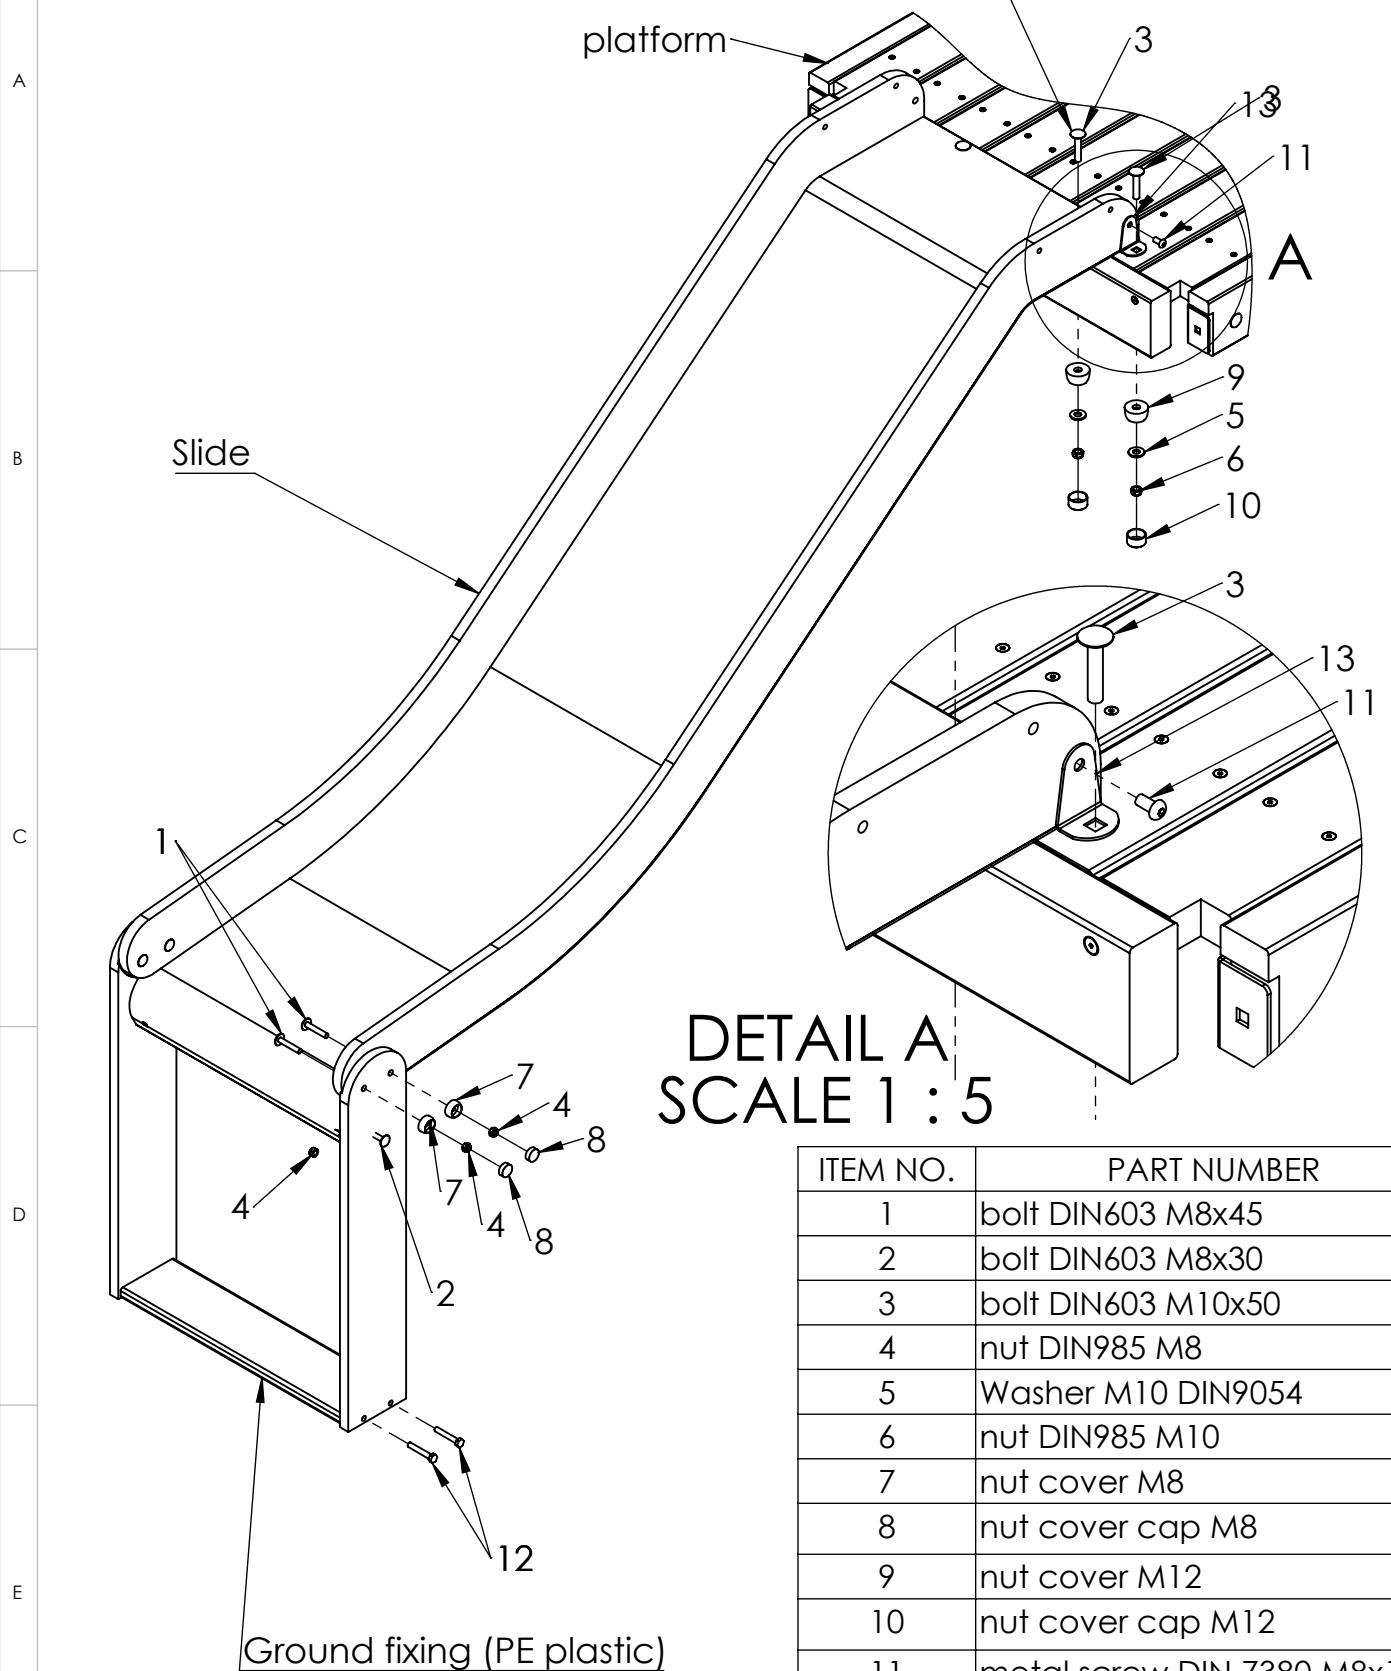

In the case of a plastic slide, this bolt is M10x60 DIN603

DETAIL A
SCALE 1 : 5

ITEM NO.	PART NUMBER
1	bolt DIN603 M8x45
2	bolt DIN603 M8x30
3	bolt DIN603 M10x50
4	nut DIN985 M8
5	Washer M10 DIN9054
6	nut DIN985 M10
7	nut cover M8
8	nut cover cap M8
9	nut cover M12
10	nut cover cap M12
11	metal screw DIN 7380 M8x16
12	bolt DIN933 M8x50
13	metal corner for slide

UNLESS OTHERWISE SPECIFIED:
DIMENSIONS ARE IN MILLIMETERS
WEIGHT ARE IN KILOGRAMM

PART NUMBER / DWG NO.:

LM311-1

	NAME	SIGNATURE	DATE	REVISION
DRAWN	I.Agar		29.01.2021	
APPV'D				

DESCRIPTION:

Play centre Margot
connecting slide to platform

MATERIAL:

wood, metal, plastic

A4

WEIGHT:

SCALE: 1:12

SHEET 11 OF 32

Tiptiptap OÜ

Tiptiptap OÜ
Veetorni 9,
Jüri alevik, Rae vald,
75301 Harjumaa