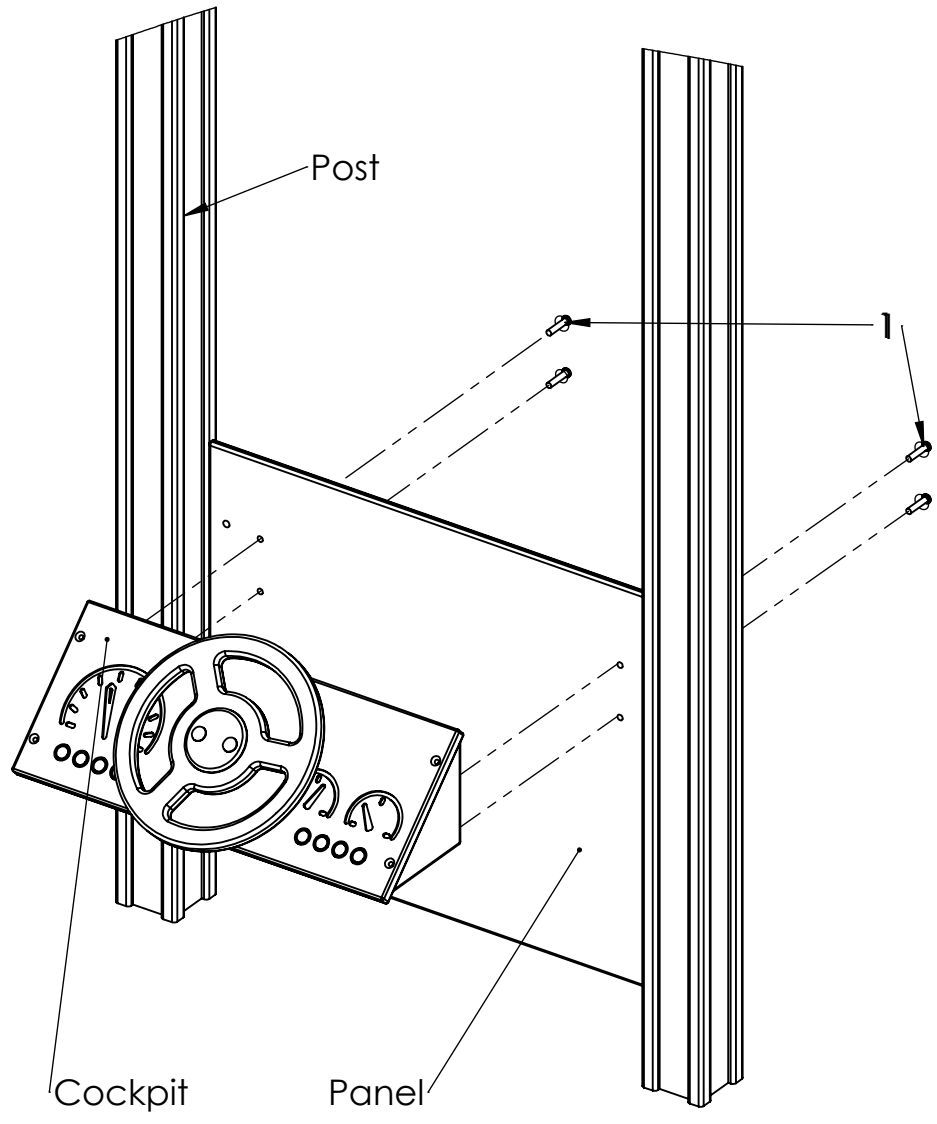

A

B

C

D

E

F

ITEM NO.	PART NUMBER	QTY.
1	Art. 9121 TX-PIN M8x40	4

UNLESS OTHERWISE SPECIFIED: DIMENSIONS ARE IN MILLIMETERS WEIGHT ARE IN KILOGRAMM				
	NAME	SIGNATURE	DATE	REVISION
DRAWN	I.Agar		29.01.2021	
APPV'D				

PART NUMBER / DWG NO.:
LM311-1

DESCRIPTION:
**Play centre Margot
Connecting cockpit to panel**

Tiptiptap OÜ
Veetorni 9,
Jüri alevik, Rae vald,
75301 Harjumaa

MATERIAL: wood, metal, plastic	A4
WEIGHT:	SCALE: 1:10
	SHEET 18 OF 32