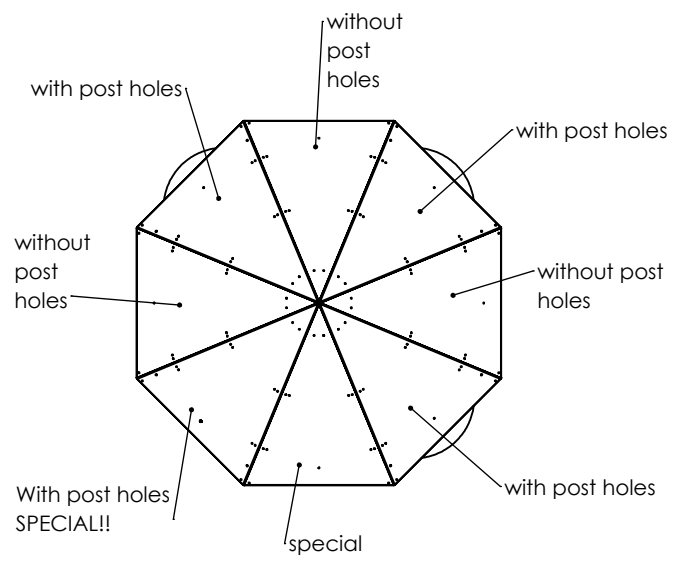

ITEM NO.	PART NUMBER
1	bolt DIN7380 M8x40
2	LM311-1 roof to panel corner, angle 127

UNLESS OTHERWISE SPECIFIED:
DIMENSIONS ARE IN MILLIMETERS
WEIGHT ARE IN KILOGRAMM

	NAME	SIGNATURE	DATE	REVISION
DRAWN	I.Agar		29.01.2021	
APPV'D				

PART NUMBER / DWG NO.:
LM311-1

DESCRIPTION:
Play centre Margot

Tiptaptap OÜ

Tiptaptap OÜ
Veetorni 9,
Jüri alevik, Rae vald,
75301 Harjumaa

MATERIAL: wood, metal, plastic

A4

WEIGHT: SCALE: 1:50 SHEET 30 OF 32