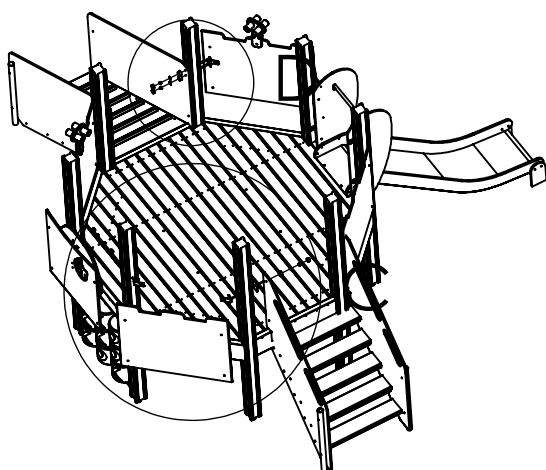

DETAIL D SCALE 1 : 20

ITEM NO.	PART NUMBER
1	LM311-1 panel corner
2	Corner 90° (45x60)
3	bolt DIN603 M10x100
4	nut cover M12
5	Washer M10 DIN9054
6	nut DIN985 M10
7	nut cover cap M12
8	bolt DIN603 M10x120
9	Post additional plastic
10	woodscrew 4,5 x 50

UNLESS OTHERWISE SPECIFIED:
DIMENSIONS ARE IN MILLIMETERS
WEIGHT ARE IN KILOGRAMM

PART NUMBER / DWG NO.:

LM311-1

	NAME	SIGNATURE	DATE	REVISION
DRAWN	I.Agar		29.01.2021	
APPV'D				

DESCRIPTION:

Play centre Margot

MATERIAL:

wood, metal, plastic

A4

WEIGHT:

SCALE: 1:60

SHEET 13 OF 32

Tiptiptap OÜ

Tiptiptap OÜ
Veetorni 9,
Jüri alevik, Rae vald,
75301 Harjumaa