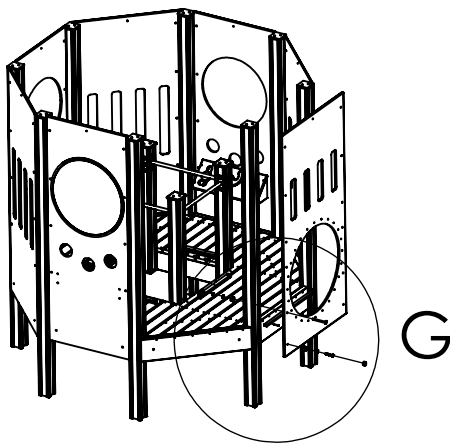

DETAIL G

SCALE 1 : 10

ITEM NO.	PART NUMBER
1	nut cover cap M12
2	wood screw DIN571 10x70
3	Washer M10 DIN9054
4	nut cover M12
5	nut DIN985 M10
6	LM311-1 plastic slat for platform
7	woodscrew 4,5 x 50
8	bolt DIN603 M10x120

UNLESS OTHERWISE SPECIFIED:
DIMENSIONS ARE IN MILLIMETERS
WEIGHT ARE IN KILOGRAMM

PART NUMBER / DWG NO.:

LM311-1

	NAME	SIGNATURE	DATE	REVISION
DRAWN	I.Agar		29.01.2021	
APPV'D				

DESCRIPTION:

Play centre Margot

Tiptaptap OÜ

Tiptaptap OÜ
Veetorni 9,
Jüri alevik, Rae vald,
75301 Harjumaa

MATERIAL:

wood, metal, plastic

A4

WEIGHT:

SCALE: 1:60

SHEET 25 OF 32