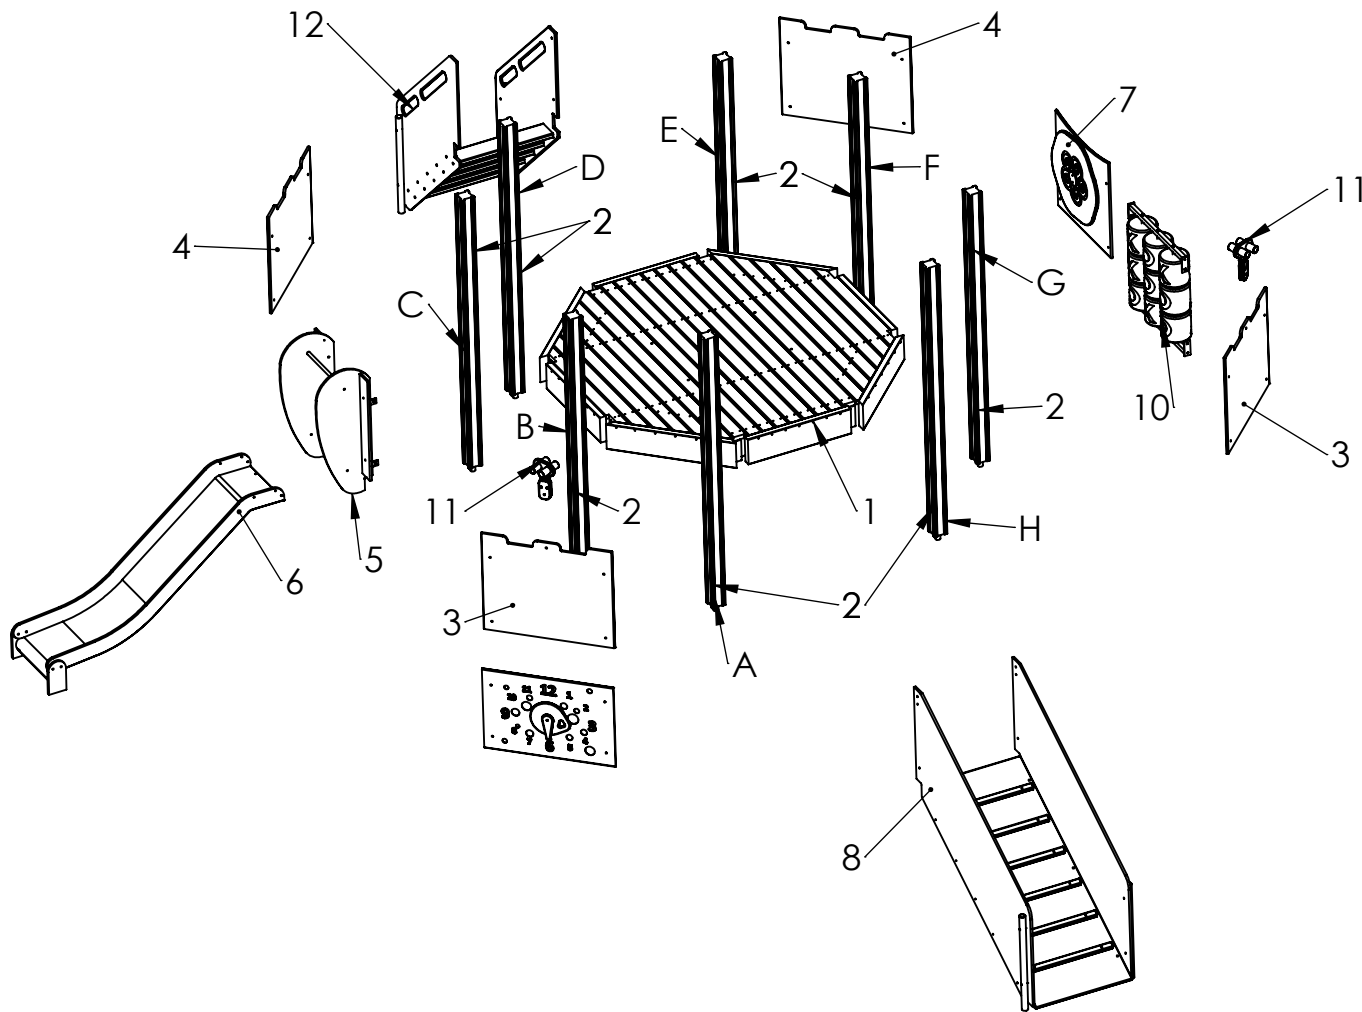

MATERIAL: wood, metal, plastic

WEIGHT: SCALE: 1:80 SHEET 4 OF 32

ITEM NO.	PART NUMBER	DESCRIPTION	
1	Platform without hole	Laminated wood, painted steel	1
2	post 98x98x2100	laminated wood	8
3	Castle panel, lower hole 70 with binocular	HDPE plastic	2
4	Castle panel, lower hole 70	HDPE plastic	2
5	Slide side panels block 2	HDPE plastic	1
6	slide h_950	Stainless steel, HDPE plastic	1
7	LM311-1 emotions panel	HDPE plastic	1
8	LM311-1 ramp	HDPE plastic, laminated wood	1
9	LM311-1 clock panel	HDPE plastic	1
10	OXO spinner	painted steel, plastic	1
11	Binoculars 2	HDPE plastic	2
12	Stairs_950 MF	laminated wood, HDPE plastic	1