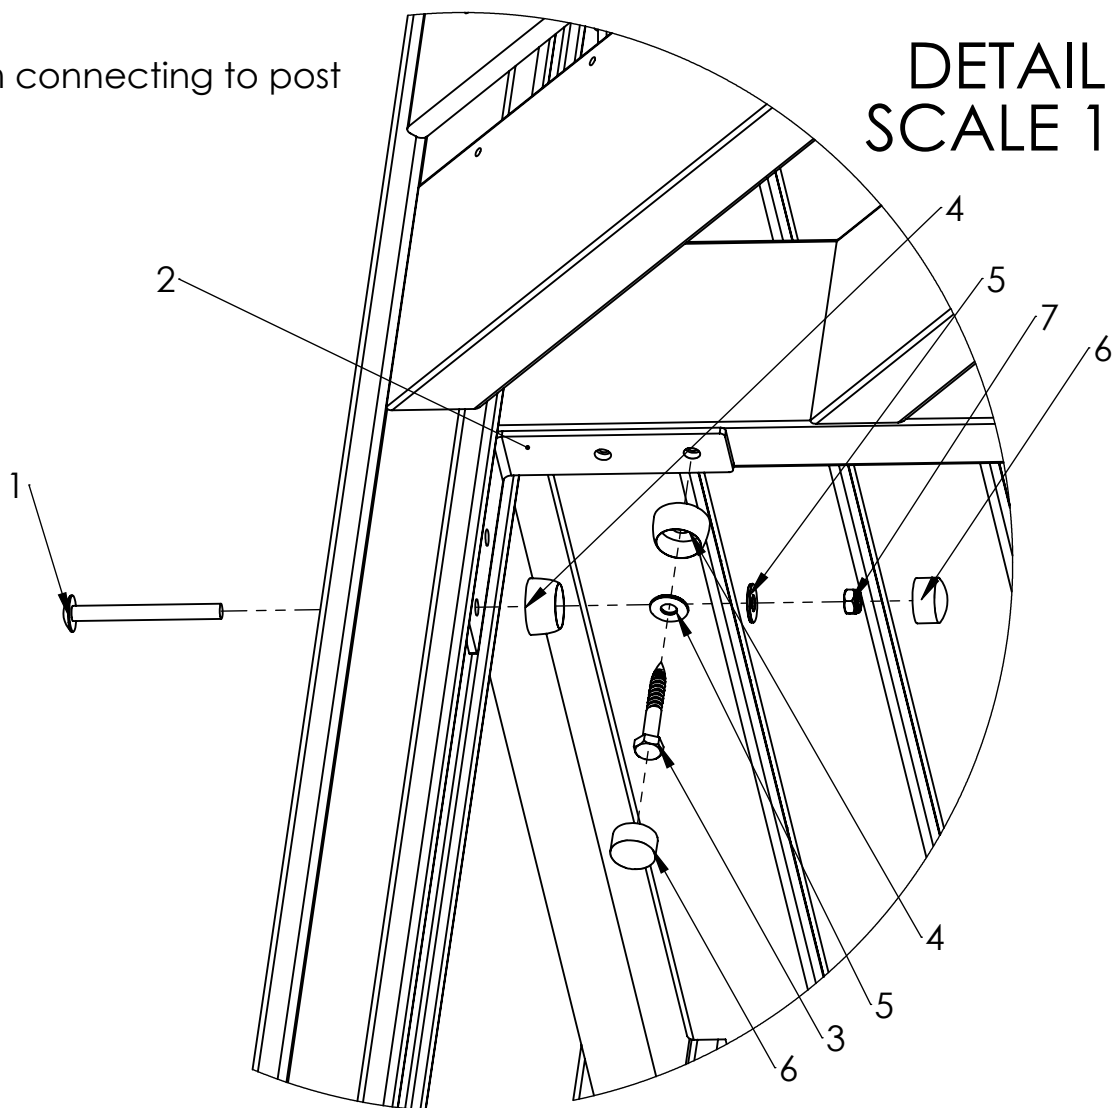

Platform connecting to post

DETAIL B  
SCALE 1 : 5

ITEM NO.	PART NUMBER
1	bolt DIN603 M10x100
2	corner 160x160x45
3	wood screw DIN571 10x70
4	nut cover M12
5	Washer M10 DIN9054
6	nut cover cap M12
7	nut DIN985 M10