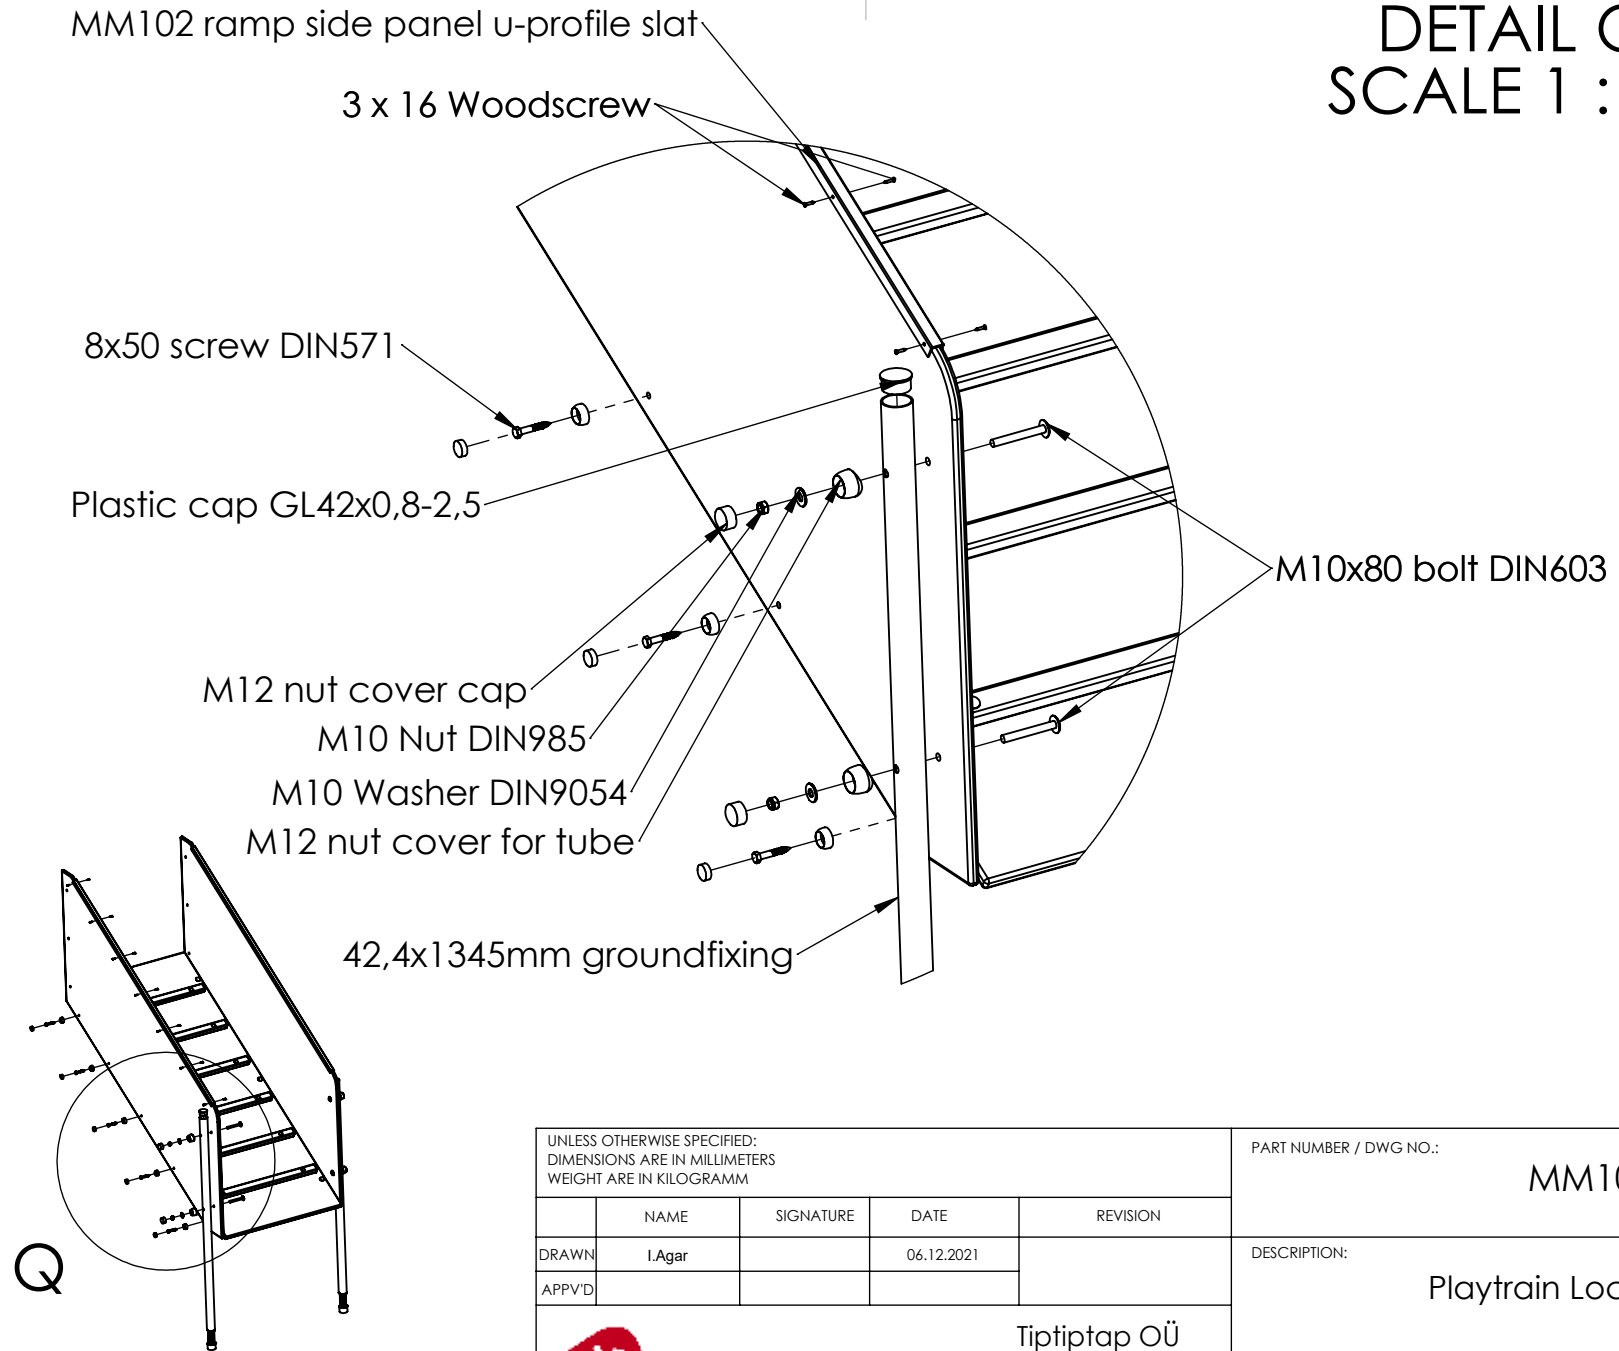

DETAIL Q SCALE 1 : 10

UNLESS OTHERWISE SPECIFIED:
DIMENSIONS ARE IN MILLIMETERS
WEIGHT ARE IN KILOGRAMM

PART NUMBER / DWG NO.:
MM102

	NAME	SIGNATURE	DATE	REVISION
DRAWN	I.Agar		06.12.2021	
APPV'D				

DESCRIPTION:
Playtrain Locomotive

Tiptaptap OÜ
Tiptaptap OÜ
Veetorni 9,
Jüri alevik, Rae vald,
75301 Harjumaa

MATERIAL:	wood, metal, plastic	A4
WEIGHT:		SCALE: 1:40
		SHEET 31 OF 39