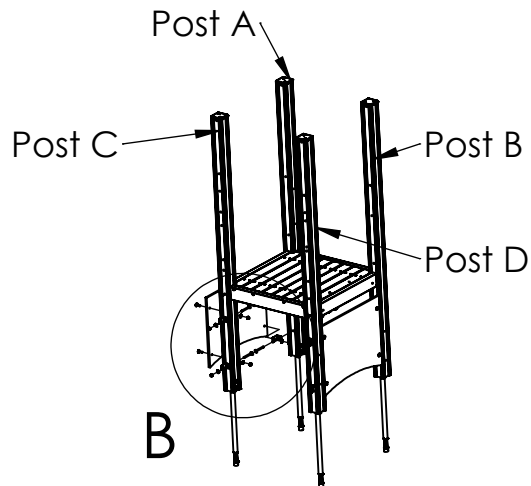

DETAIL B SCALE 1 : 10

UNLESS OTHERWISE SPECIFIED: DIMENSIONS ARE IN MILLIMETERS WEIGHT ARE IN KILOGRAMM					PART NUMBER / DWG NO.: MM102	
	NAME	SIGNATURE	DATE	REVISION	DESCRIPTION: Playtrain Locomotive	
DRAWN	I.Agar		06.12.2021		MATERIAL: wood, metal, plastic	
APPV'D					A4	
Tiptap OÜ Tiptap OÜ Veetorni 9, Jüri alevik, Rae vald, 75301 Harjumaa					WEIGHT:	
					SCALE: 1:60	
					SHEET 14 OF 39