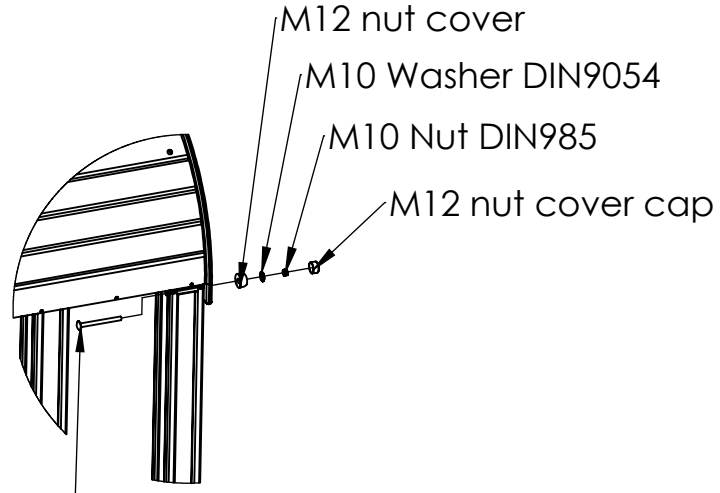

C

C

D

M10x120 bolt DIN603

DETAIL T  
SCALE 1 : 20

UNLESS OTHERWISE SPECIFIED:  
DIMENSIONS ARE IN MILLIMETERS  
WEIGHT ARE IN KILOGRAMM

PART NUMBER / DWG NO.:  
**MM102**

	NAME	SIGNATURE	DATE	REVISION
DRAWN	I.Agar		06.12.2021	
APPV'D				