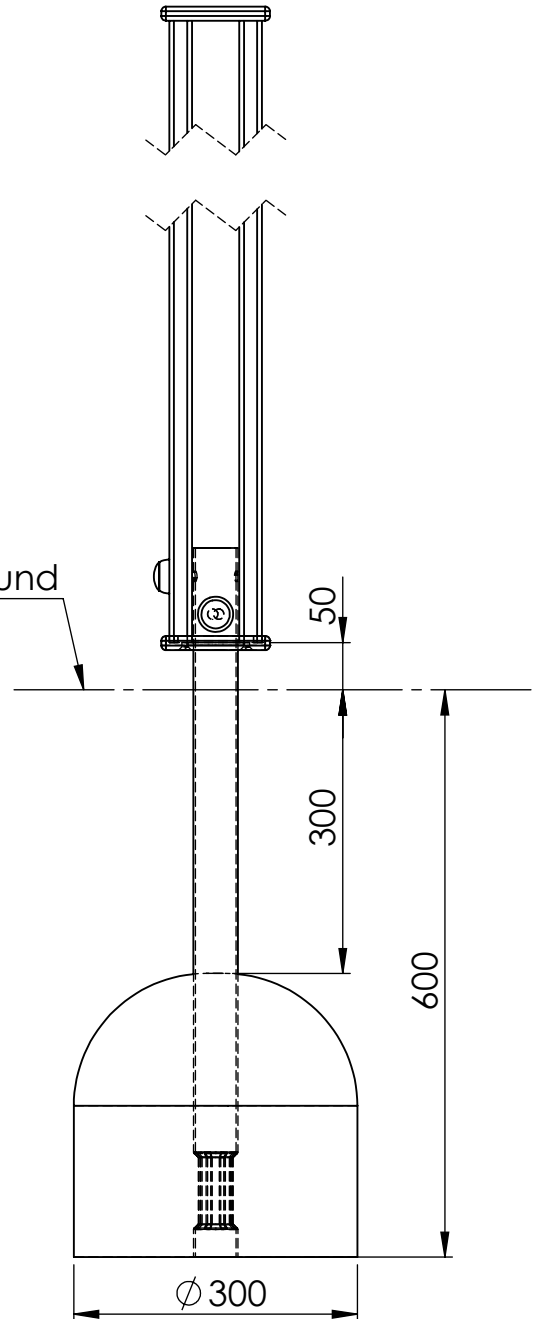

Aluminium post version!!!

A

B

C

D

E

F

Ground

ITEM NO.	PART NUMBER
1	metal ground fixing L_750
2	bolt DIN603 M10x100
3	nut cover M12
4	Washer M10 DIN9054
5	nut DIN985 M10
6	nut cover cap M12
7	woodscrew 6x60

UNLESS OTHERWISE SPECIFIED:
DIMENSIONS ARE IN MILLIMETERS
WEIGHT ARE IN KILOGRAMM

PART NUMBER / DWG NO.:

MM102

	NAME	SIGNATURE	DATE	REVISION
DRAWN	I.Agar		06.12.2021	
APPV'D				

DESCRIPTION:

Playtrain Locomotive

connecting metal ground fixing to aluminium post

MATERIAL:

wood, metal, plastic

A4

WEIGHT:

SCALE: 1:8

SHEET 9 OF 39

Tiptaptap OÜ

Tiptaptap OÜ
Veetorni 9,
Jüri alevik, Rae vald,
75301 Harjumaa