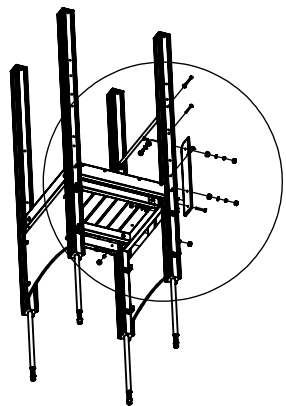

DETAIL D SCALE 1 : 15

UNLESS OTHERWISE SPECIFIED:
DIMENSIONS ARE IN MILLIMETERS
WEIGHT ARE IN KILOGRAMM

PART NUMBER / DWG NO.:
MM102

	NAME	SIGNATURE	DATE	REVISION
DRAWN	I.Agar		06.12.2021	
APPV'D				

DESCRIPTION:
Playtrain Locomotive

Tiptaptap OÜ
Tiptaptap OÜ
Veetorni 9,
Jüri alevik, Rae vald,
75301 Harjumaa

MATERIAL:	wood, metal, plastic	A4
WEIGHT:		SCALE: 1:60
		SHEET 16 OF 39