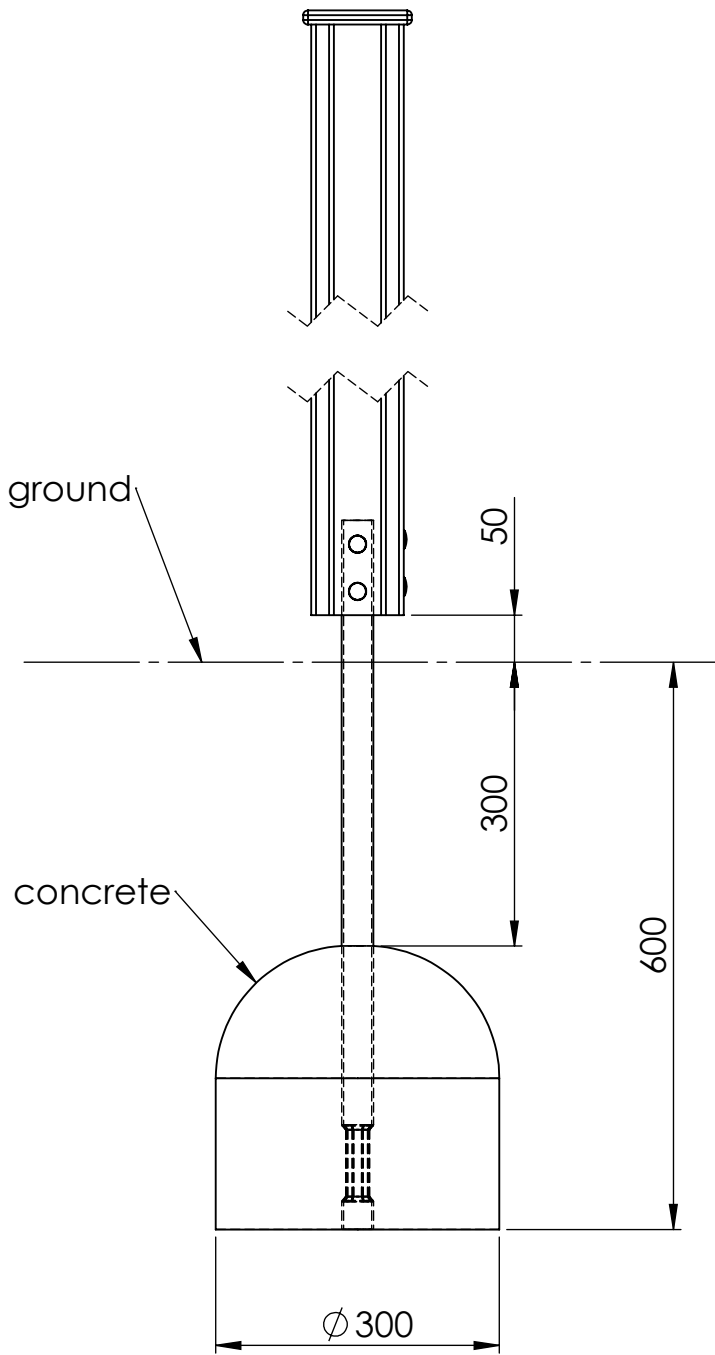

A4

WEIGHT:

SCALE: 1:30

SHEET 1 OF 39

Safety area

A  
B  
C  
D  
E  
F

UNLESS OTHERWISE SPECIFIED:  
 DIMENSIONS ARE IN MILLIMETERS  
 WEIGHT ARE IN KILOGRAMM

PART NUMBER / DWG NO.:  
**MM102**

B

C

D

E

ITEM NO.	PART NUMBER
1	metal ground fixing L_750
2	screw DIN7504K 5,5x50
3	nut cover cap M6
4	nut cover M6
5	plastic cap 115x115
6	woodscrew 6 x 90

UNLESS OTHERWISE SPECIFIED:  
DIMENSIONS ARE IN MILLIMETERS  
WEIGHT ARE IN KILOGRAMM