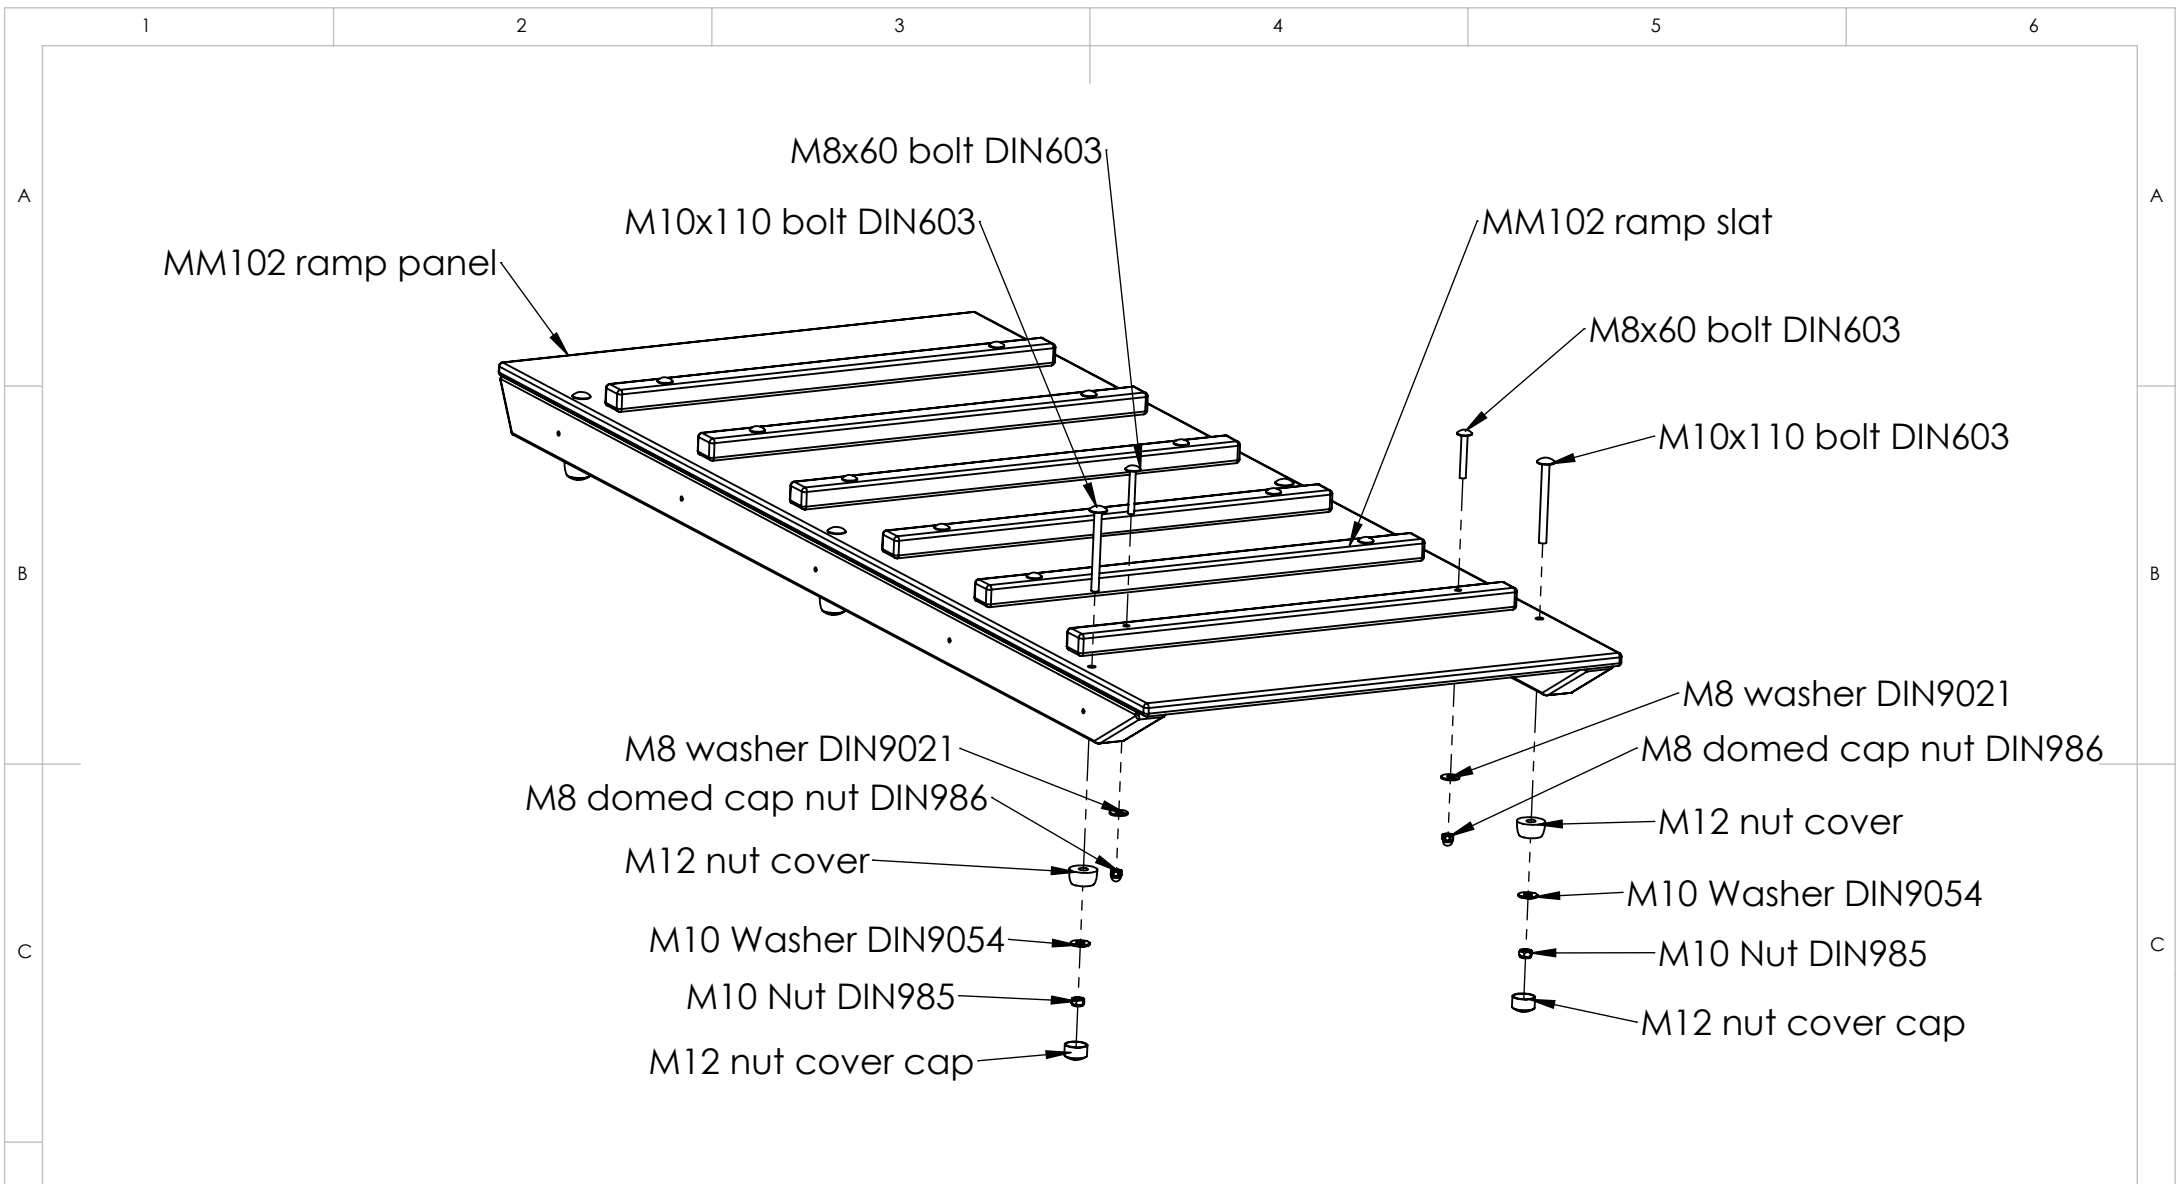

UNLESS OTHERWISE SPECIFIED: DIMENSIONS ARE IN MILLIMETERS WEIGHT ARE IN KILOGRAMM					PART NUMBER / DWG NO.: MM102	
	NAME	SIGNATURE	DATE	REVISION	DESCRIPTION: Playtrain Locomotive	
DRAWN	I.Agar		06.12.2021		MATERIAL: wood, metal, plastic	
APPV'D					A4	
Tiptaptap OÜ Veetorni 9, Jüri alevik, Rae vald, 75301 Harjumaa					WEIGHT:	
					SCALE: 1:10	
					SHEET 30 OF 39