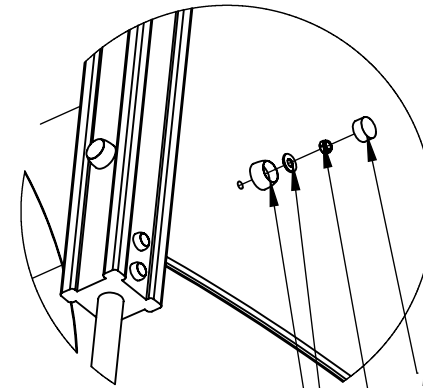

DETAIL V SCALE 1 : 10

- M12 nut cover cap
- M10 Nut DIN985
- M10 Washer DIN9054
- M12 nut cover

UNLESS OTHERWISE SPECIFIED:
DIMENSIONS ARE IN MILLIMETERS
WEIGHT ARE IN KILOGRAMM

PART NUMBER / DWG NO.:
MM102

	NAME	SIGNATURE	DATE	REVISION
DRAWN	I.Agar		06.12.2021	
APPV'D				

DESCRIPTION:
Playtrain Locomotive

Tiptiptap OÜ
Veetorni 9,
Jüri alevik, Rae vald,
75301 Harjumaa

MATERIAL:	wood, metal, plastic	A4
WEIGHT:	SCALE: 1:40	SHEET 36 OF 39