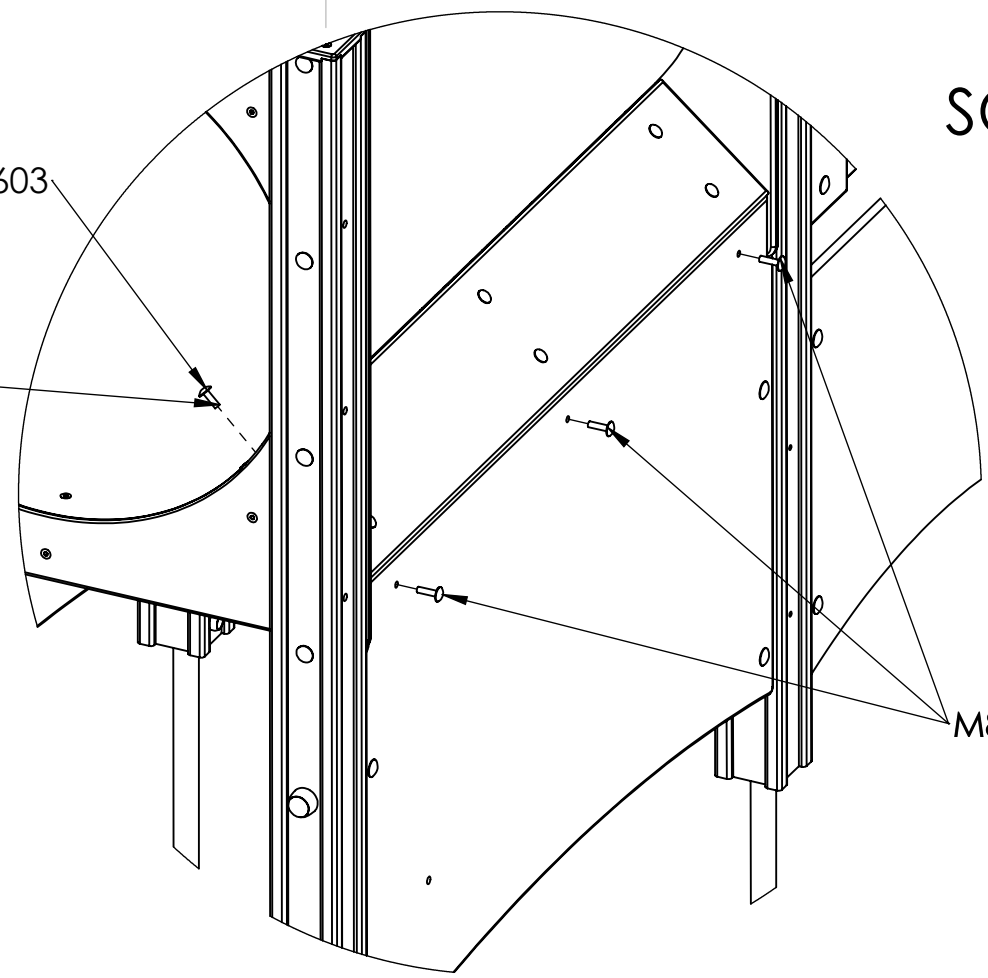

8mm holes must be drilled in the pipe during installation. the side plastic of the pipe must be adjusted so that there is no gap between the pipe and the plate

M8x25 bolt DIN603

DETAIL O

SCALE 1 : 10

M8x30 bolt DIN603

UNLESS OTHERWISE SPECIFIED:
DIMENSIONS ARE IN MILLIMETERS
WEIGHT ARE IN KILOGRAMM

PART NUMBER / DWG NO.:
MM102

	NAME	SIGNATURE	DATE	REVISION
DRAWN	I.Agar		06.12.2021	
APPV'D				

DESCRIPTION:
Playtrain Locomotive

Tiptaptap OÜ
Veetorni 9,
Jüri alevik, Rae vald,
75301 Harjumaa

MATERIAL:	wood, metal, plastic	A4
WEIGHT:		SCALE: 1:40
		SHEET 28 OF 39