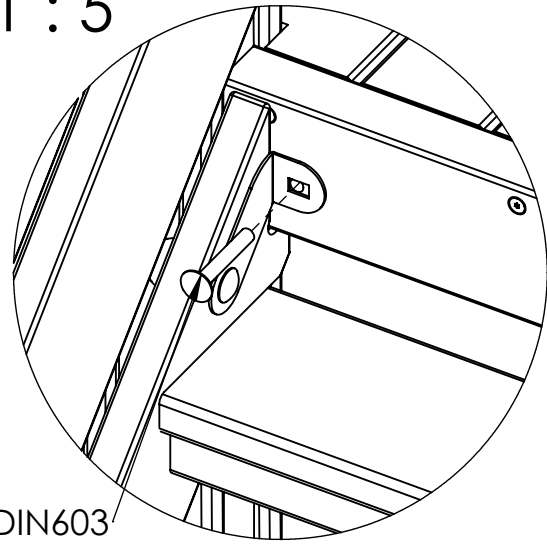

M10x65 bolt DIN603

DETAIL H  
SCALE 1 : 10

M12 nut cover cap  
M10 Nut DIN985  
M10 Washer DIN9054  
M12 nut cover

UNLESS OTHERWISE SPECIFIED:  
DIMENSIONS ARE IN MILLIMETERS  
WEIGHT ARE IN KILOGRAMM

	NAME	SIGNATURE	DATE	REVISION
DRAWN	I.Agar		06.12.2021	
APPV'D				