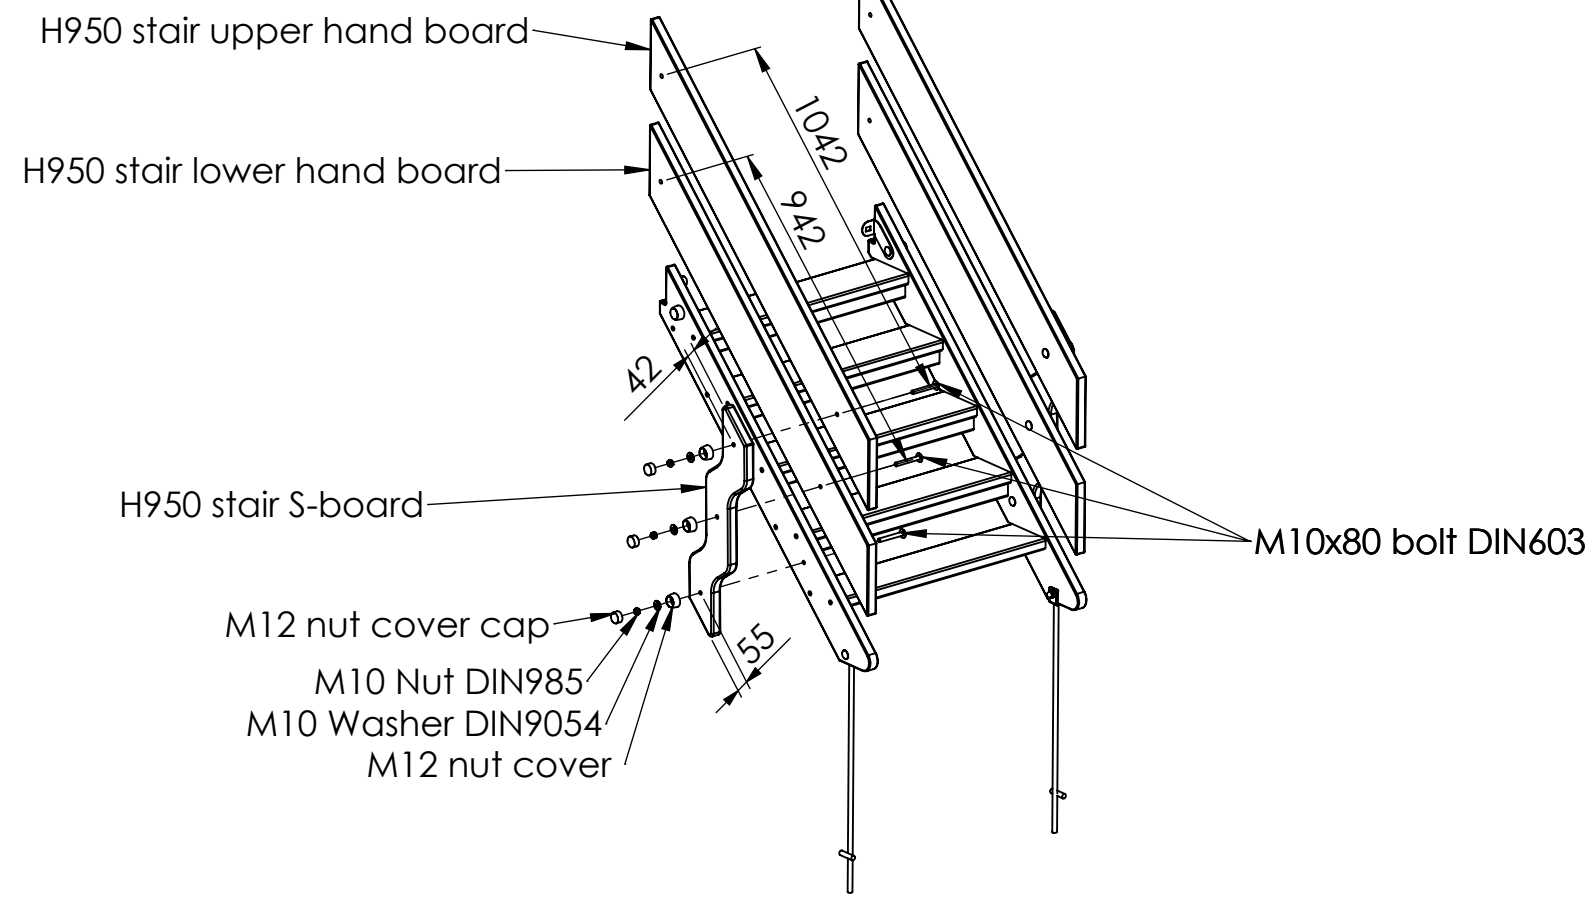

UNLESS OTHERWISE SPECIFIED:
DIMENSIONS ARE IN MILLIMETERS
WEIGHT ARE IN KILOGRAMM

	NAME	SIGNATURE	DATE	REVISION
DRAWN	I.Agar		06.12.2021	
APPV'D				

Tiptiptap OÜ
Veetorni 9,
Jüri alevik, Rae vald,
75301 Harjumaa

PART NUMBER / DWG NO.: **MM102**

DESCRIPTION:
Playtrain Locomotive

MATERIAL: wood, metal, plastic

WEIGHT: SCALE: 1:20 SHEET 19 OF 39