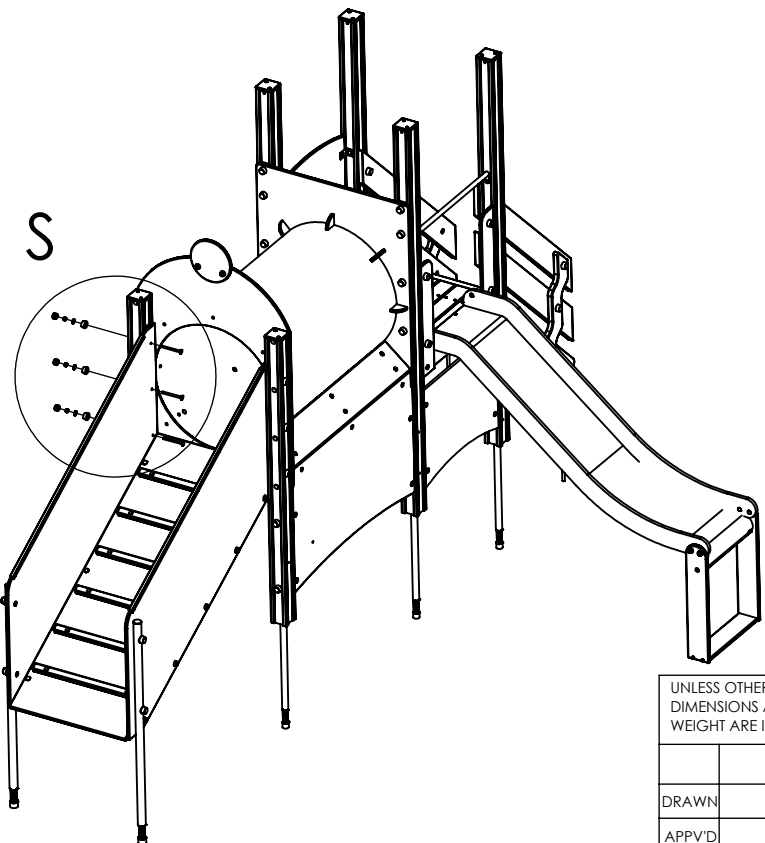

DETAIL S SCALE 1 : 10

UNLESS OTHERWISE SPECIFIED:
DIMENSIONS ARE IN MILLIMETERS
WEIGHT ARE IN KILOGRAMM

PART NUMBER / DWG NO.:
MM102

	NAME	SIGNATURE	DATE	REVISION
DRAWN	I.Agar		06.12.2021	
APPV'D				

DESCRIPTION:
Playtrain Locomotive

Tiptaptap OÜ
Veetorni 9,
Jüri alevik, Rae vald,
75301 Harjumaa

MATERIAL:	wood, metal, plastic	A4
WEIGHT:		SCALE: 1:40
		SHEET 33 OF 39