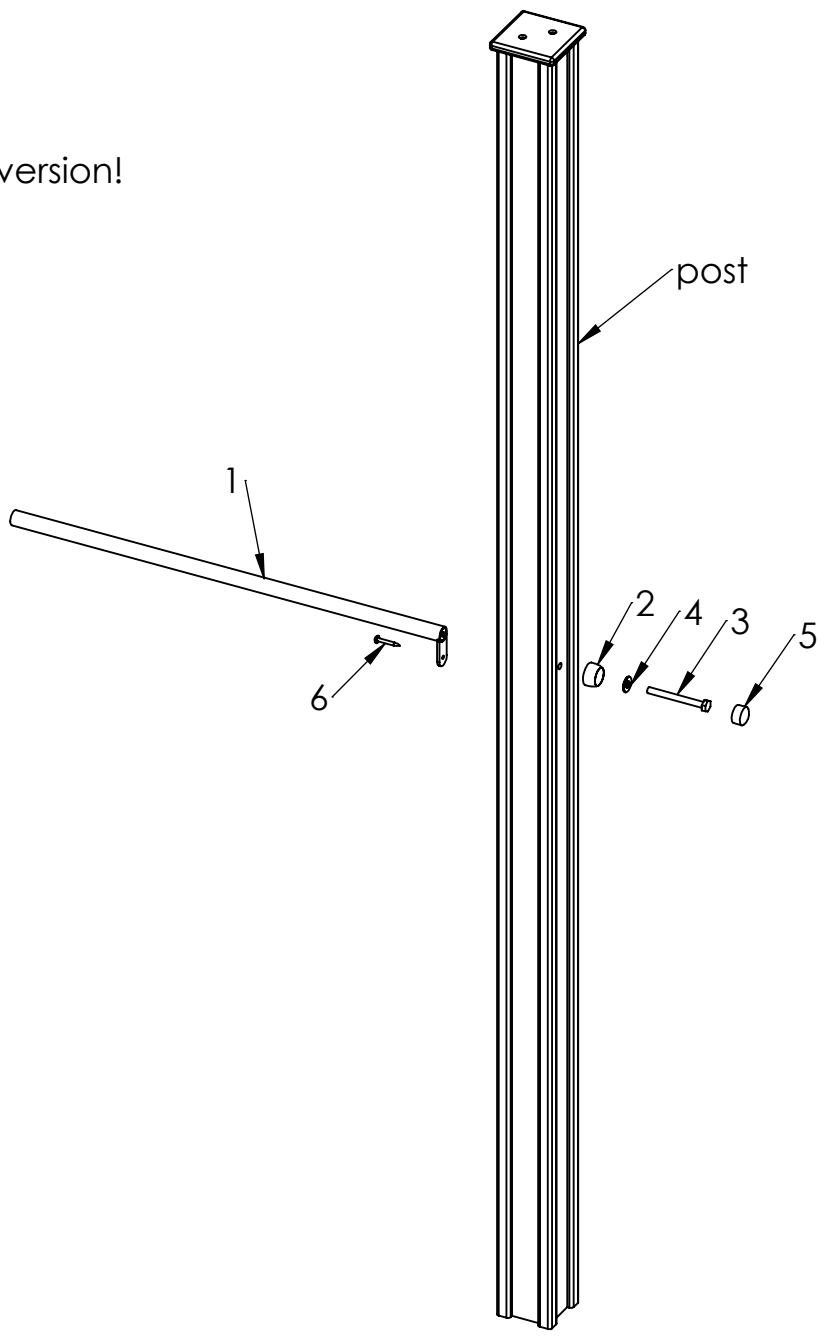

A

Wood post version!

B

C

D

E

F

ITEM NO.	PART NUMBER
1	guardrail $\varnothing$ 25x770
2	nut cover M12
3	bolt DIN931 M10x100
4	Washer M10 DIN9054
5	nut cover cap M12
6	screw 5x40