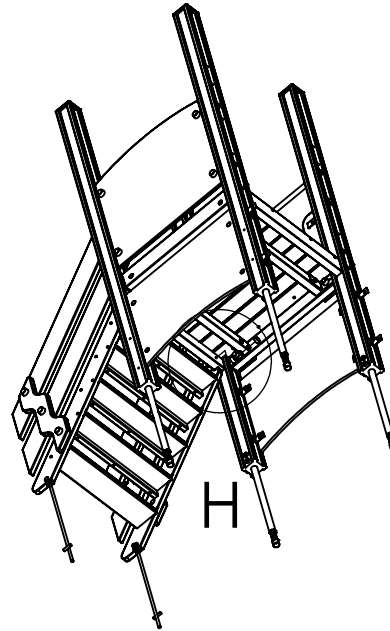

M12 nut cover cap
M10 Nut DIN985
M10 Washer DIN9054
M12 nut cover