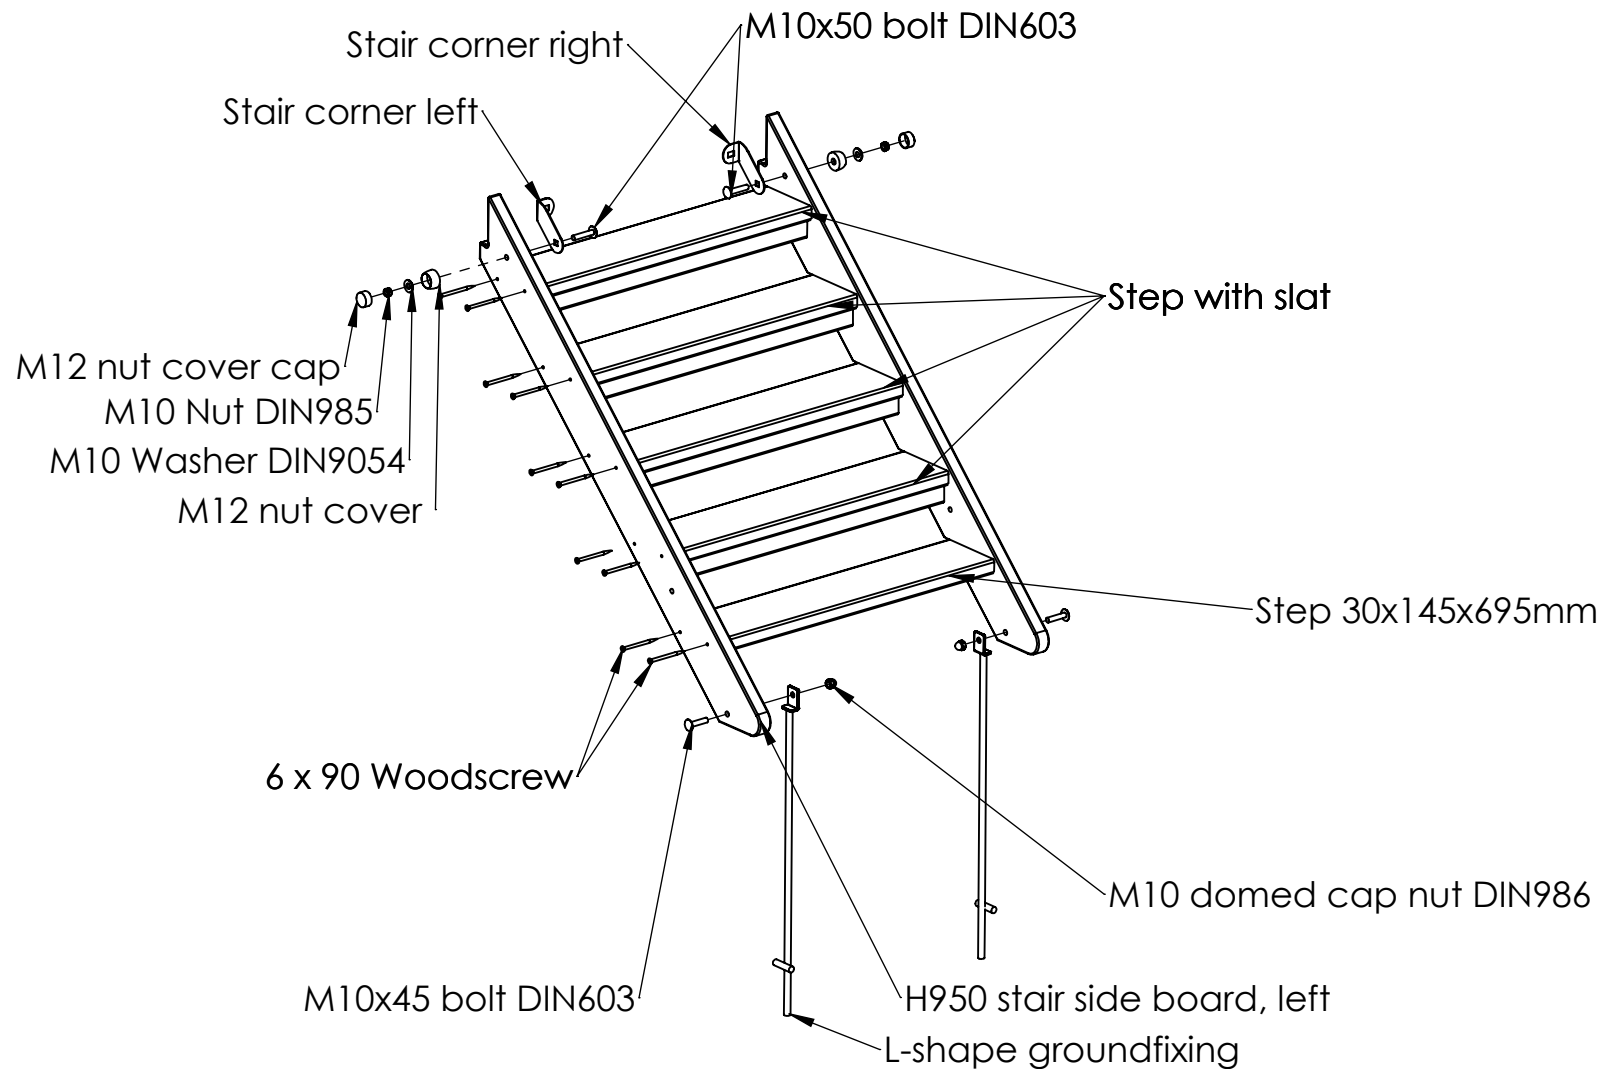

UNLESS OTHERWISE SPECIFIED:
DIMENSIONS ARE IN MILLIMETERS
WEIGHT ARE IN KILOGRAMM

PART NUMBER / DWG NO.:
MM102

	NAME	SIGNATURE	DATE	REVISION
DRAWN	I.Agar		06.12.2021	
APPV'D				

DESCRIPTION:
Playtrain Locomotive

Tiptaptap OÜ
Veetorni 9,
Jüri alevik, Rae vald,
75301 Harjumaa

MATERIAL:	wood, metal, plastic	A4
WEIGHT:		SCALE: 1:15
		SHEET 18 OF 39