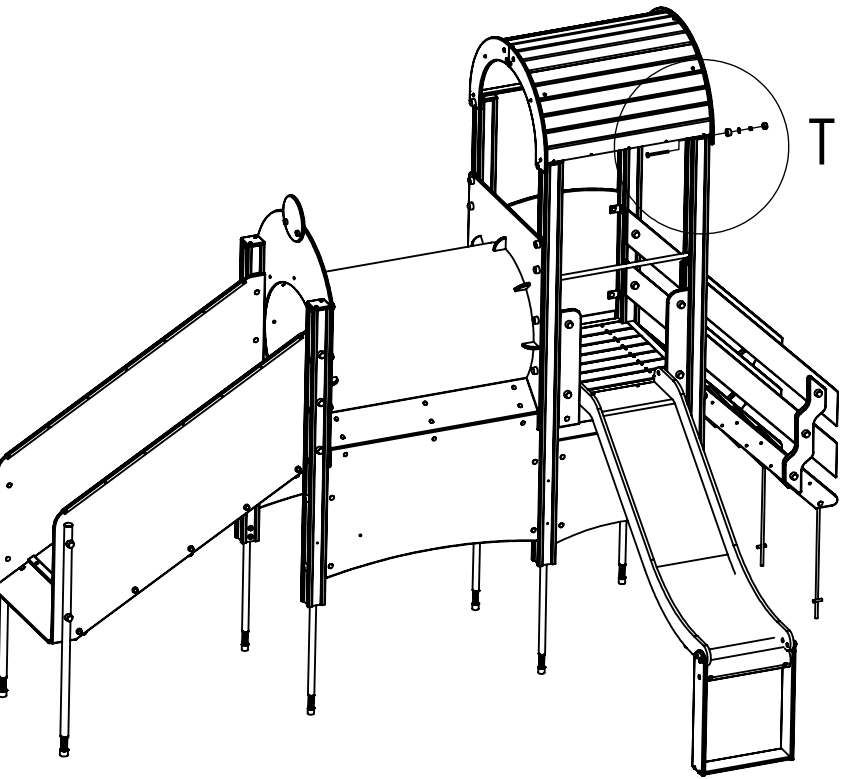

1 2 3 4 5 6

A

A

B

B

C

C

D

M10x120 bolt DIN603

DETAIL T
SCALE 1 : 20

UNLESS OTHERWISE SPECIFIED:
DIMENSIONS ARE IN MILLIMETERS
WEIGHT ARE IN KILOGRAMM

PART NUMBER / DWG NO.:
MM102

	NAME	SIGNATURE	DATE	REVISION
DRAWN	I.Agar		06.12.2021	
APPV'D				

DESCRIPTION:
Playtrain Locomotive

Tiptaptap OÜ
Veetorni 9,
Jüri alevik, Rae vald,
75301 Harjumaa

MATERIAL:	wood, metal, plastic	A4
WEIGHT:		SCALE: 1:40
		SHEET 34 OF 39

1 2