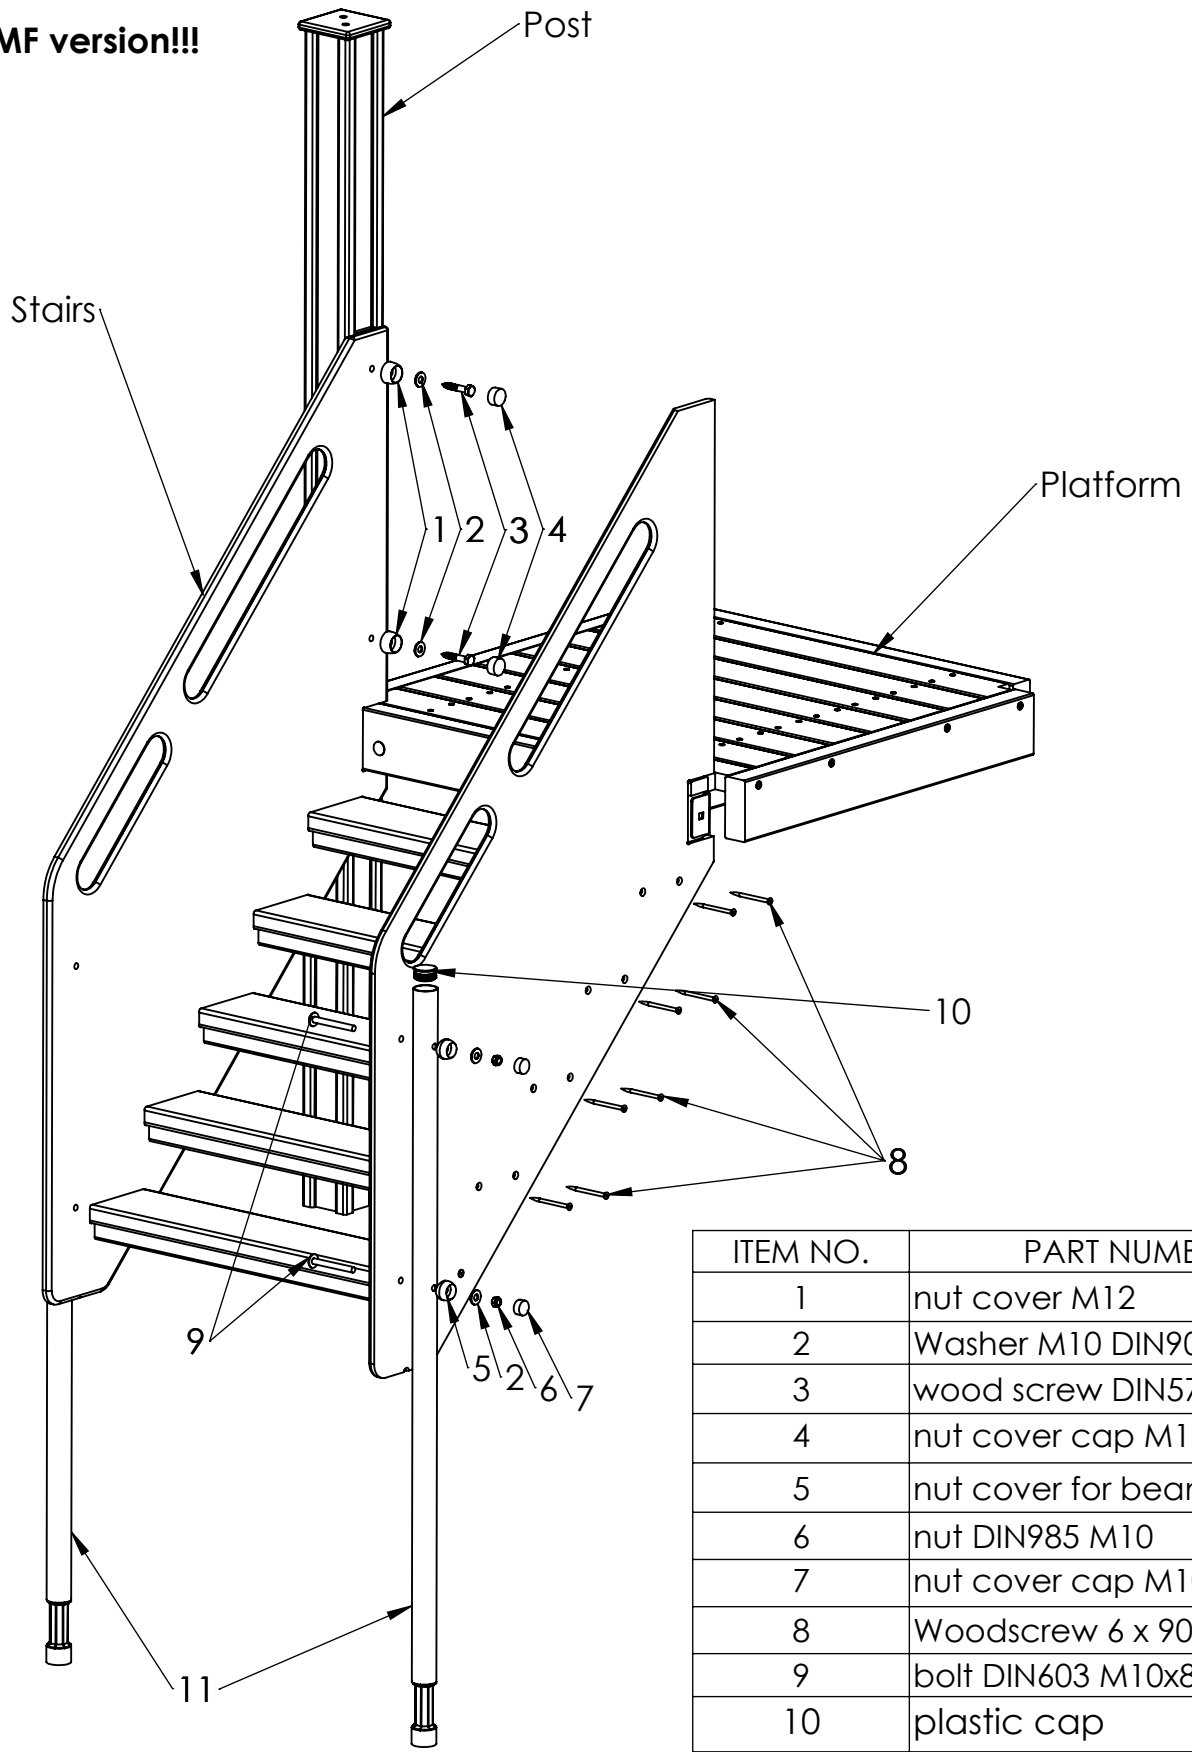

MF version!!!

A

B

C

D

E

F

ITEM NO.	PART NUMBER
1	nut cover M12
2	Washer M10 DIN9054
3	wood screw DIN571 10x60
4	nut cover cap M12
5	nut cover for beam M10
6	nut DIN985 M10
7	nut cover cap M10
8	Woodscrew 6 x 90
9	bolt DIN603 M10x80
10	plastic cap
11	metal ground fixing L_1345

UNLESS OTHERWISE SPECIFIED:
DIMENSIONS ARE IN MILLIMETERS
WEIGHT ARE IN KILOGRAMM

	NAME	SIGNATURE	DATE	REVISION
DRAWN	I.Agar		06.12.2021	
APPV'D				

PART NUMBER / DWG NO.:
MM102

DESCRIPTION:
Playtrain Locomotive
Connecting stairs to platform

Tiptiptap OÜ
Veetorni 9,
Jüri alevik, Rae vald,
75301 Harjumaa

MATERIAL:	wood, metal, plastic	A4
WEIGHT:	SCALE: 1:13	SHEET 37 OF 39