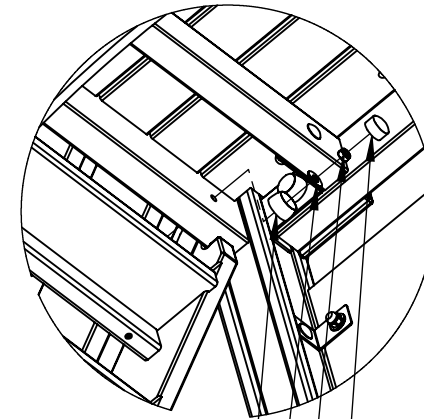

M10x65 bolt DIN603

DETAIL H  
SCALE 1 : 10

M12 nut cover cap  
M10 Nut DIN985  
M10 Washer DIN9054  
M12 nut cover

UNLESS OTHERWISE SPECIFIED:  
DIMENSIONS ARE IN MILLIMETERS  
WEIGHT ARE IN KILOGRAMM

	NAME	SIGNATURE	DATE	REVISION
DRAWN	I.Agar		06.12.2021	
APPV'D				