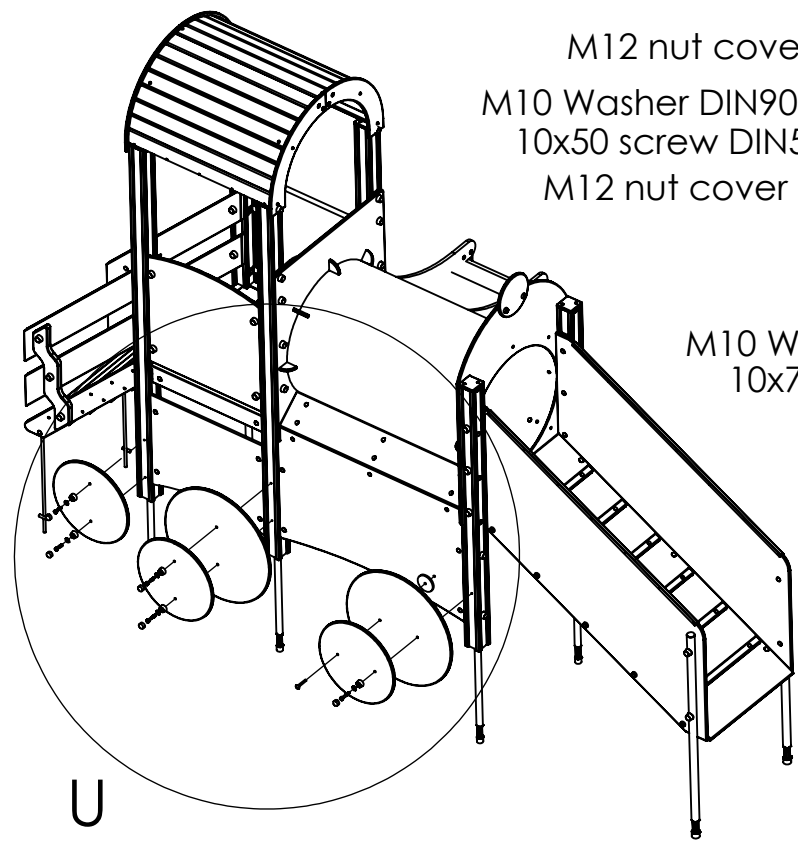

M10x70 bolt DIN603

UNLESS OTHERWISE SPECIFIED: DIMENSIONS ARE IN MILLIMETERS WEIGHT ARE IN KILOGRAMM					PART NUMBER / DWG NO.: <b>MM102</b>	
	NAME	SIGNATURE	DATE	REVISION	DESCRIPTION: <b>Playtrain Locomotive</b>	
DRAWN	I.Agar		06.12.2021		MATERIAL: wood, metal, plastic	
APPV'D					A4	
 <b>Tiptaptap</b> OÜ Tiptaptap OÜ Veetorni 9, Jüri alevik, Rae vald, 75301 Harjumaa					WEIGHT: SCALE: 1:40	
					SHEET 35 OF 39	