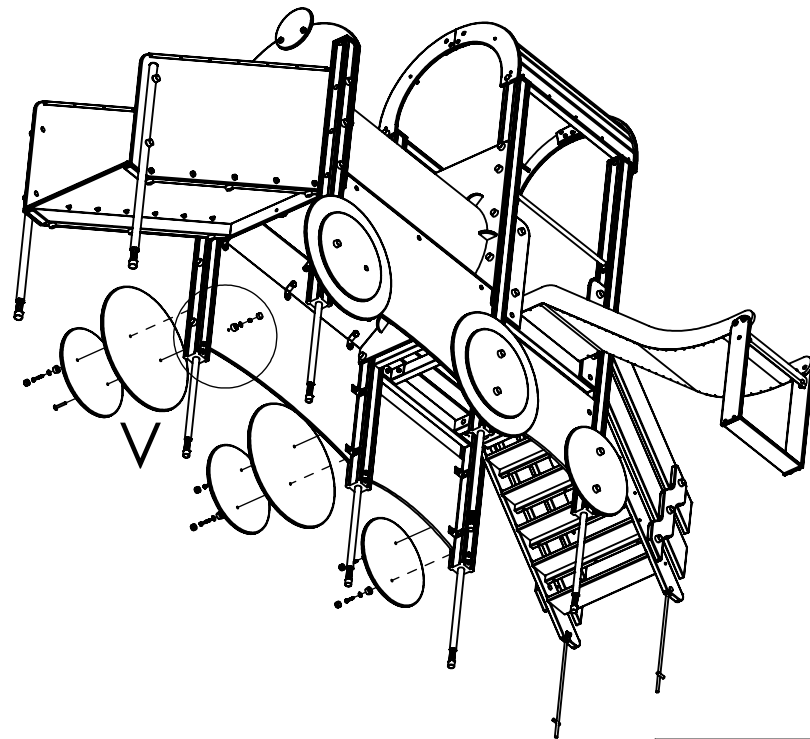

DETAIL V SCALE 1 : 10

- M12 nut cover cap
- M10 Nut DIN985
- M10 Washer DIN9054
- M12 nut cover

UNLESS OTHERWISE SPECIFIED:
DIMENSIONS ARE IN MILLIMETERS
WEIGHT ARE IN KILOGRAMM

PART NUMBER / DWG NO.:
MM102

	NAME	SIGNATURE	DATE	REVISION
DRAWN	I.Agar		06.12.2021	
APPV'D				

DESCRIPTION:
Playtrain Locomotive

Tiptiptap OÜ
Veetorni 9,
Jüri alevik, Rae vald,
75301 Harjumaa

MATERIAL:	wood, metal, plastic	A4
WEIGHT:	SCALE: 1:40	SHEET 36 OF 39