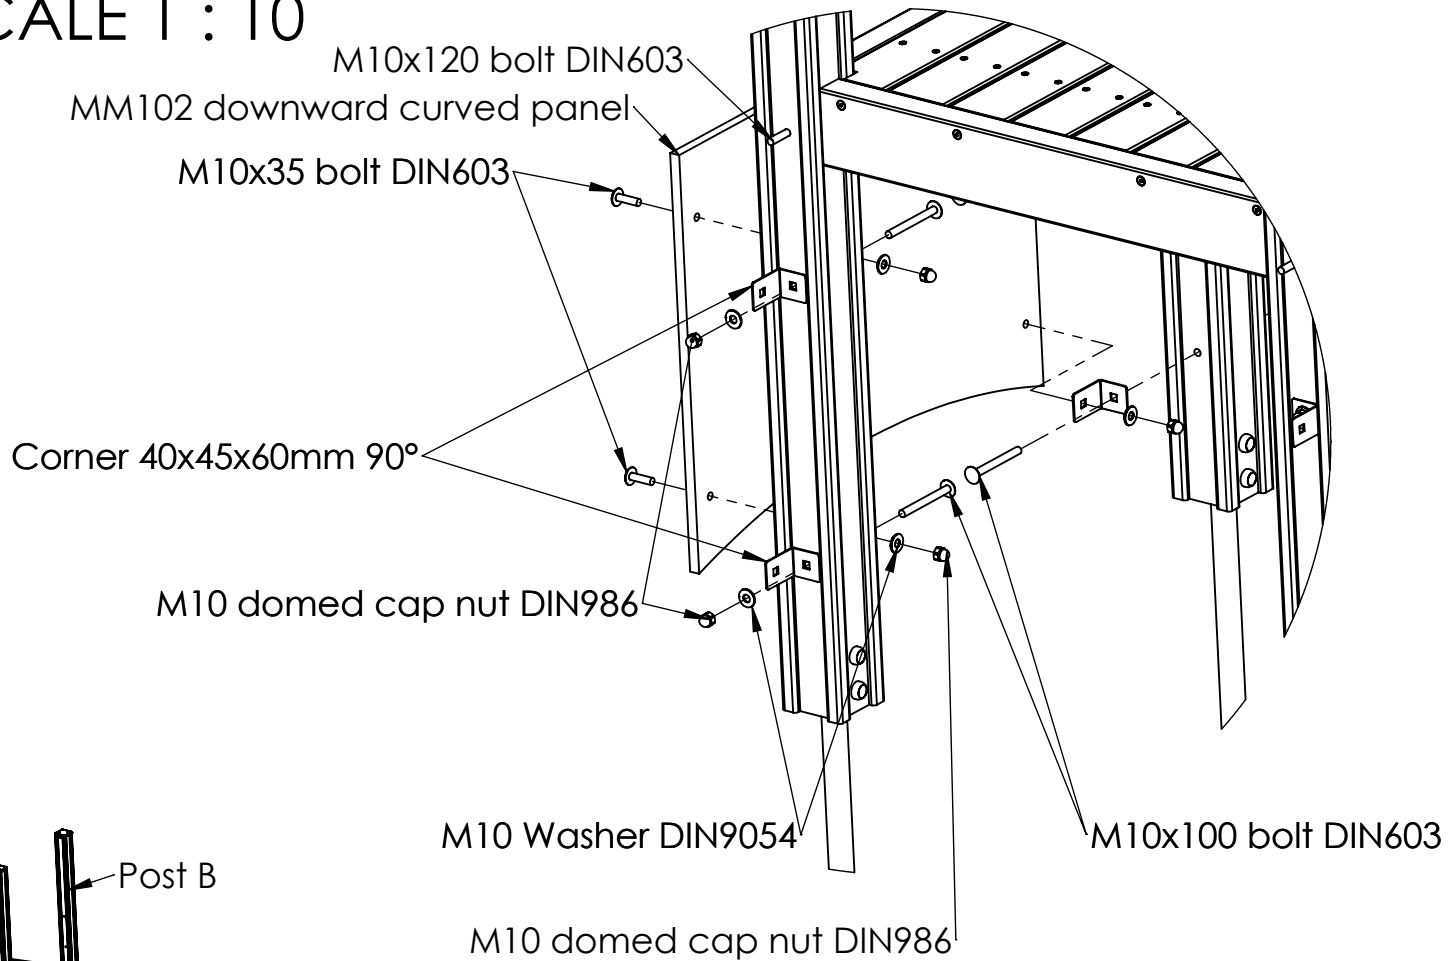

DETAIL B SCALE 1 : 10

UNLESS OTHERWISE SPECIFIED: DIMENSIONS ARE IN MILLIMETERS WEIGHT ARE IN KILOGRAMM					PART NUMBER / DWG NO.: MM102	
	NAME	SIGNATURE	DATE	REVISION	DESCRIPTION: Playtrain Locomotive	
DRAWN	I.Agar		06.12.2021		MATERIAL: wood, metal, plastic	
APPV'D					A4	
Tiptap OÜ Tiptap OÜ Veetorni 9, Jüri alevik, Rae vald, 75301 Harjumaa					WEIGHT:	
					SCALE: 1:60	
					SHEET 14 OF 39