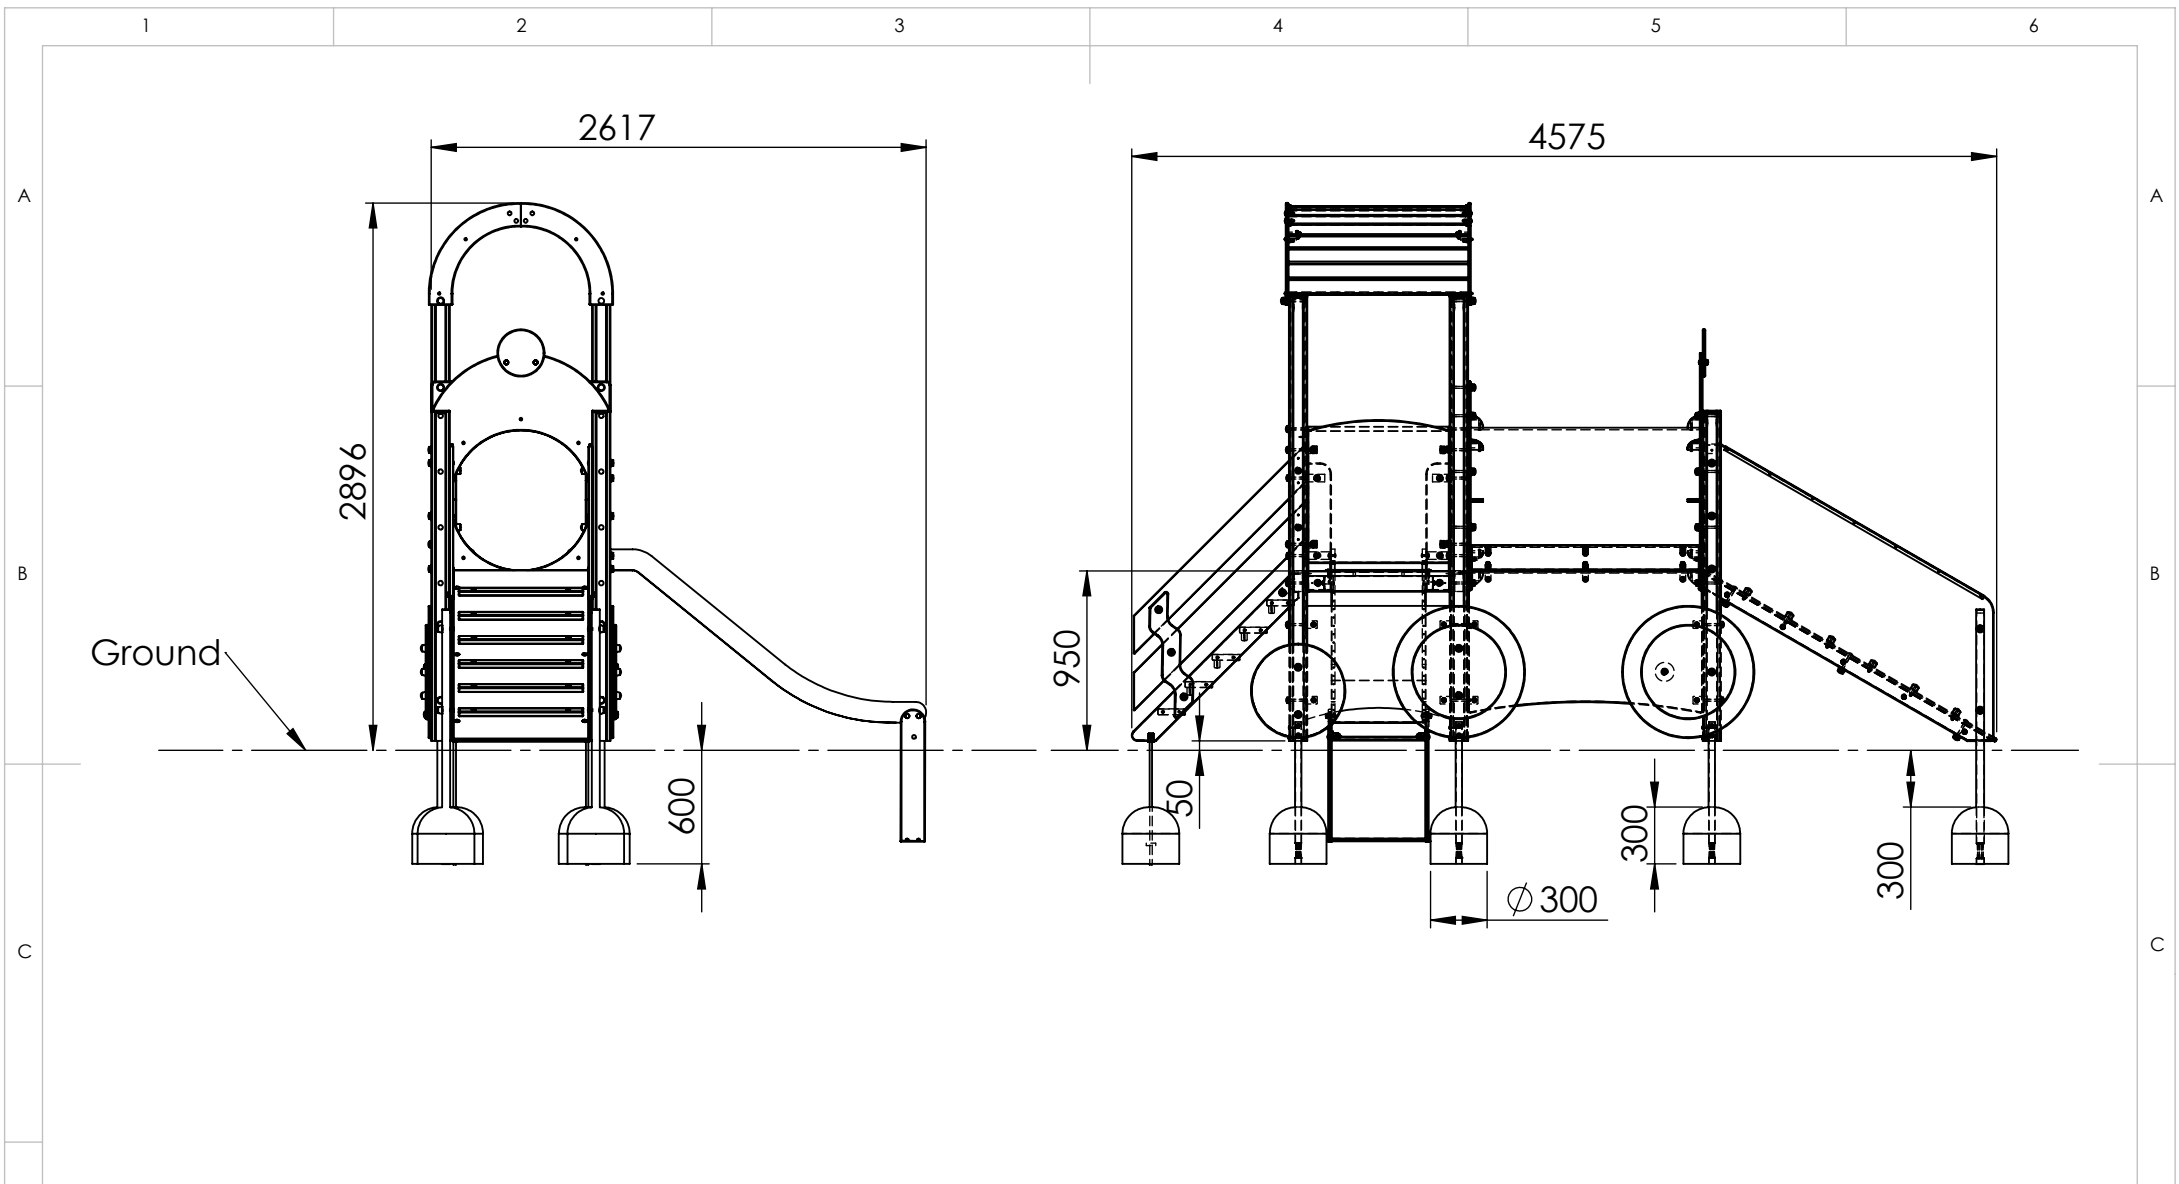

MATERIAL:

wood, metal, plastic

A4

WEIGHT:

SCALE: 1:40

SHEET 3 OF 39

UNLESS OTHERWISE SPECIFIED: DIMENSIONS ARE IN MILLIMETERS WEIGHT ARE IN KILOGRAMM					PART NUMBER / DWG NO.: <b>MM102</b>	
	NAME	SIGNATURE	DATE	REVISION	DESCRIPTION: <b>Playtrain Locomotive</b>	
DRAWN	I.Agar		06.12.2021			
APPV'D						
 <b>Tiptaptap</b> OÜ Veetorni 9, Jüri alevik, Rae vald, 75301 Harjumaa					MATERIAL:	wood, metal, plastic
					WEIGHT:	