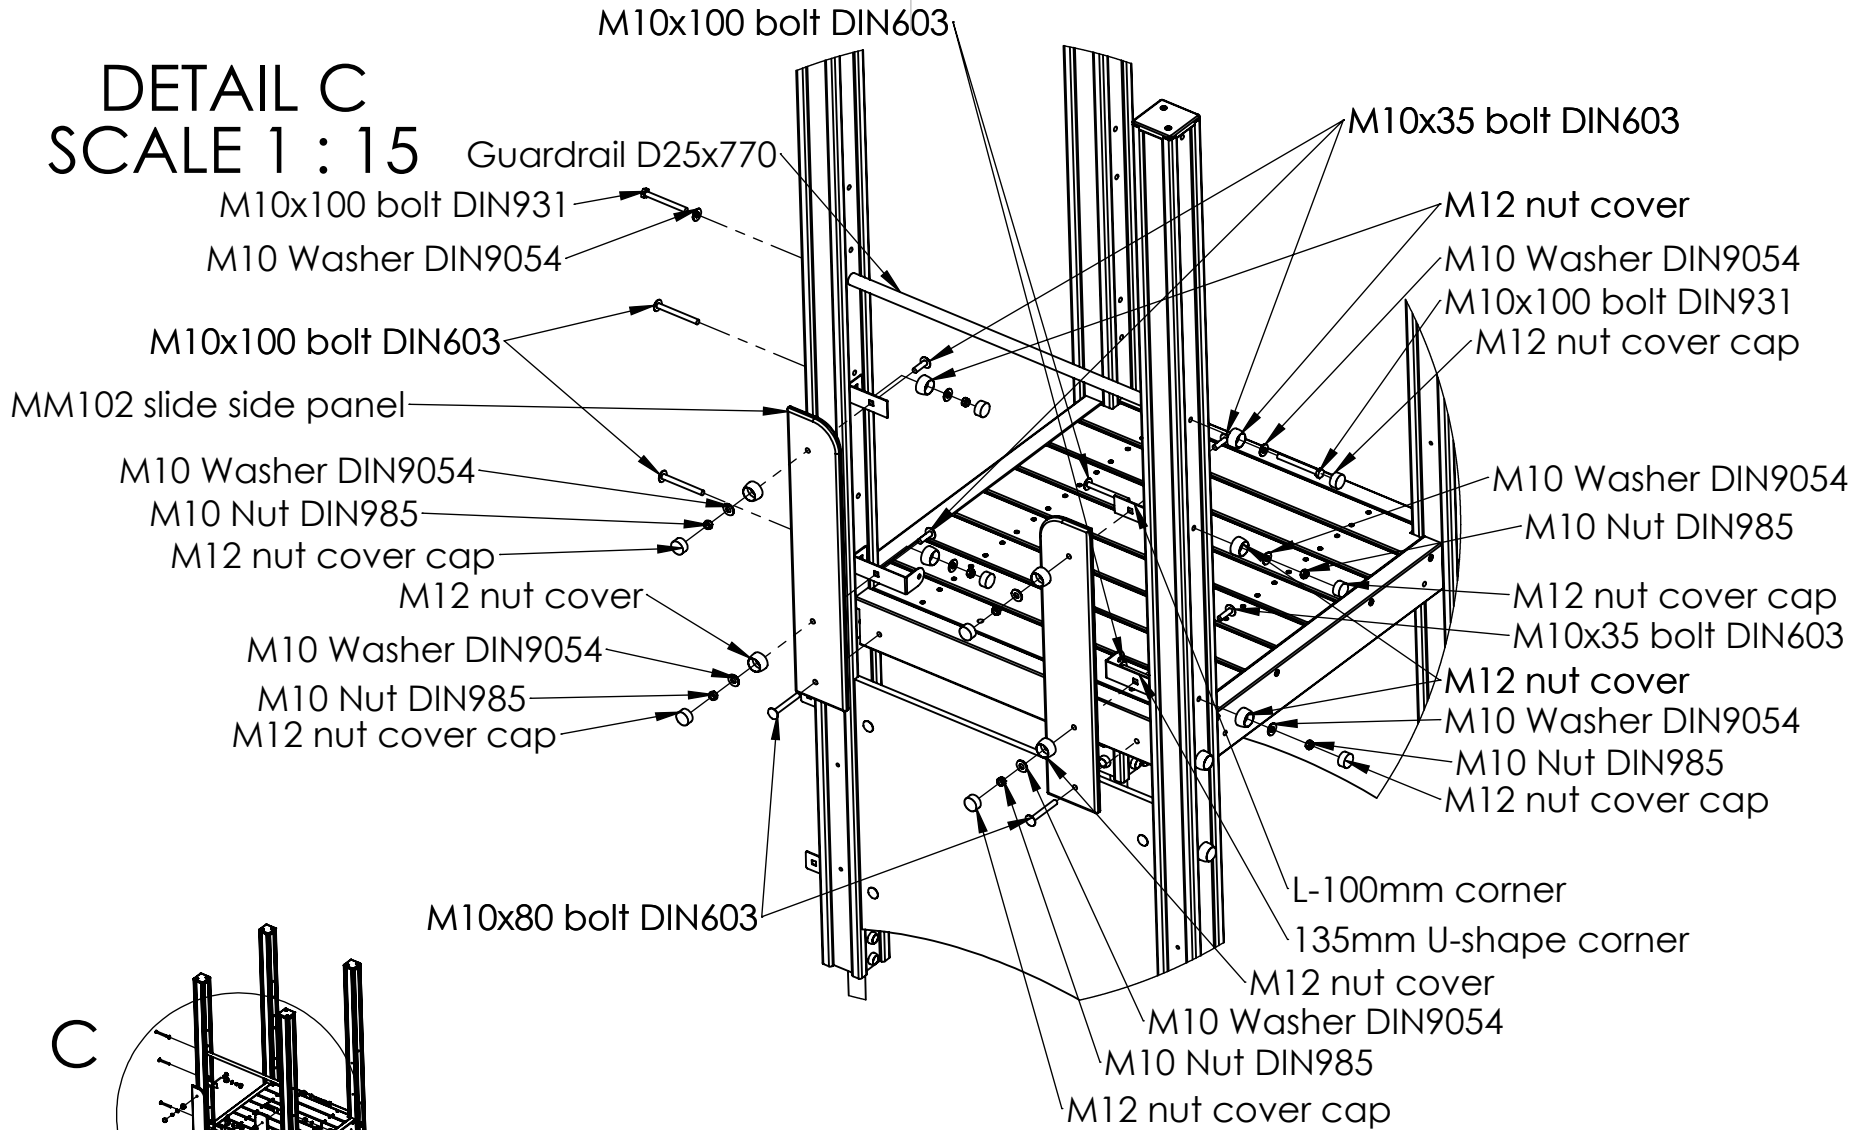

DETAIL C SCALE 1 : 15

UNLESS OTHERWISE SPECIFIED: DIMENSIONS ARE IN MILLIMETERS WEIGHT ARE IN KILOGRAMM					PART NUMBER / DWG NO.: MM102	
	NAME	SIGNATURE	DATE	REVISION	DESCRIPTION: Playtrain Locomotive	
DRAWN	I.Agar		06.12.2021			
APPV'D						
Tiptaptap OÜ Veetorni 9, Jüri alevik, Rae vald, 75301 Harjumaa					MATERIAL:	wood, metal, plastic
					WEIGHT:	SCALE: 1:60
					SHEET 15 OF 39