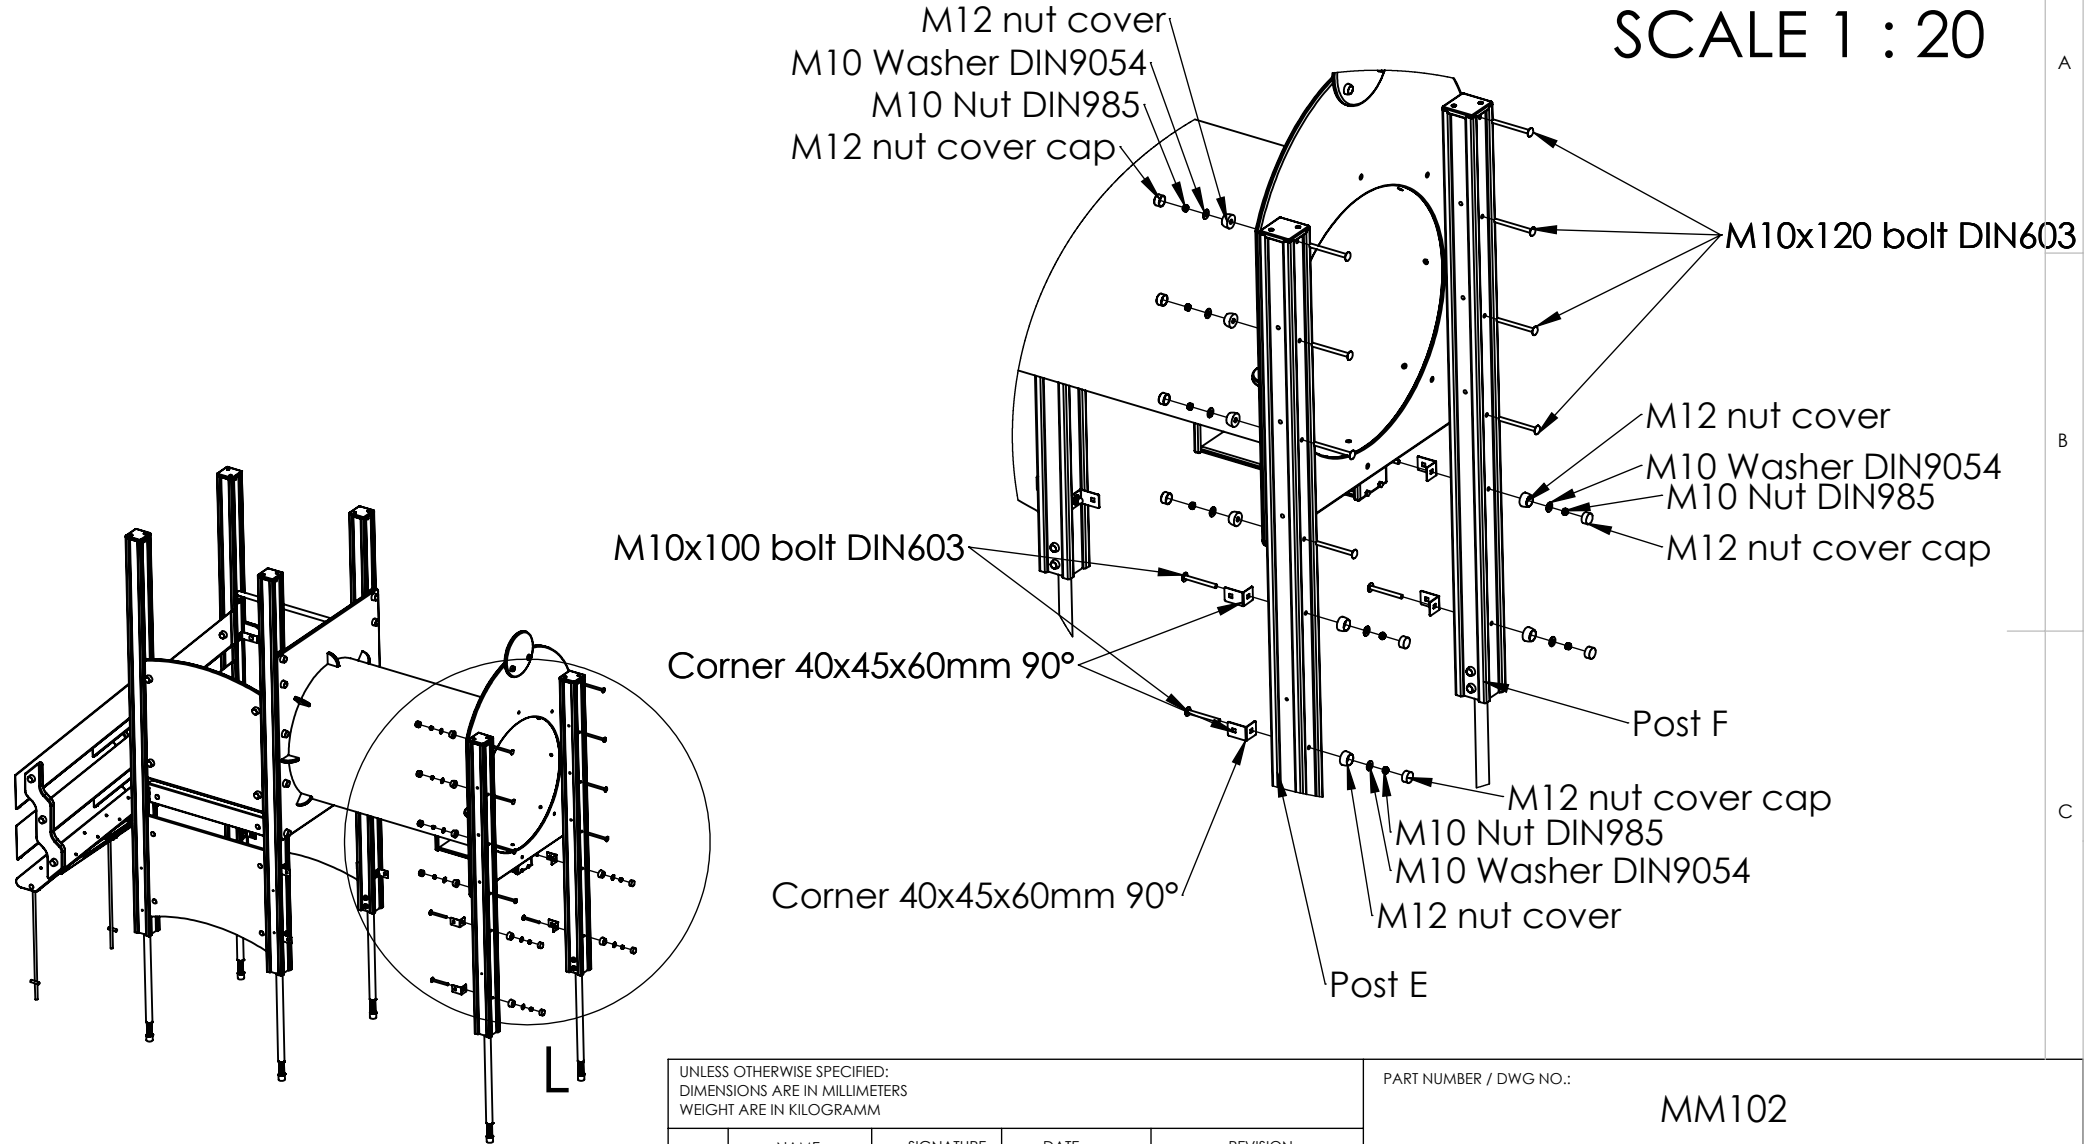

# DETAIL L SCALE 1 : 20

UNLESS OTHERWISE SPECIFIED:  
DIMENSIONS ARE IN MILLIMETERS  
WEIGHT ARE IN KILOGRAMM

PART NUMBER / DWG NO.:  
**MM102**

	NAME	SIGNATURE	DATE	REVISION
DRAWN	I.Agar		06.12.2021	
APPV'D				