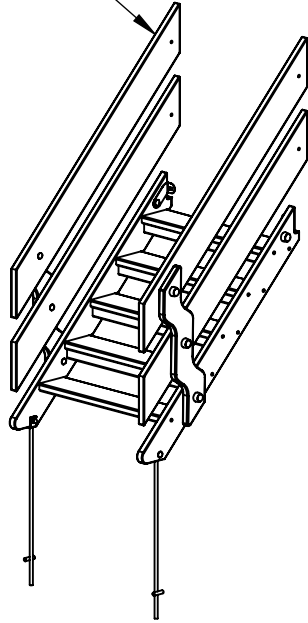

A

H950 stair

1x