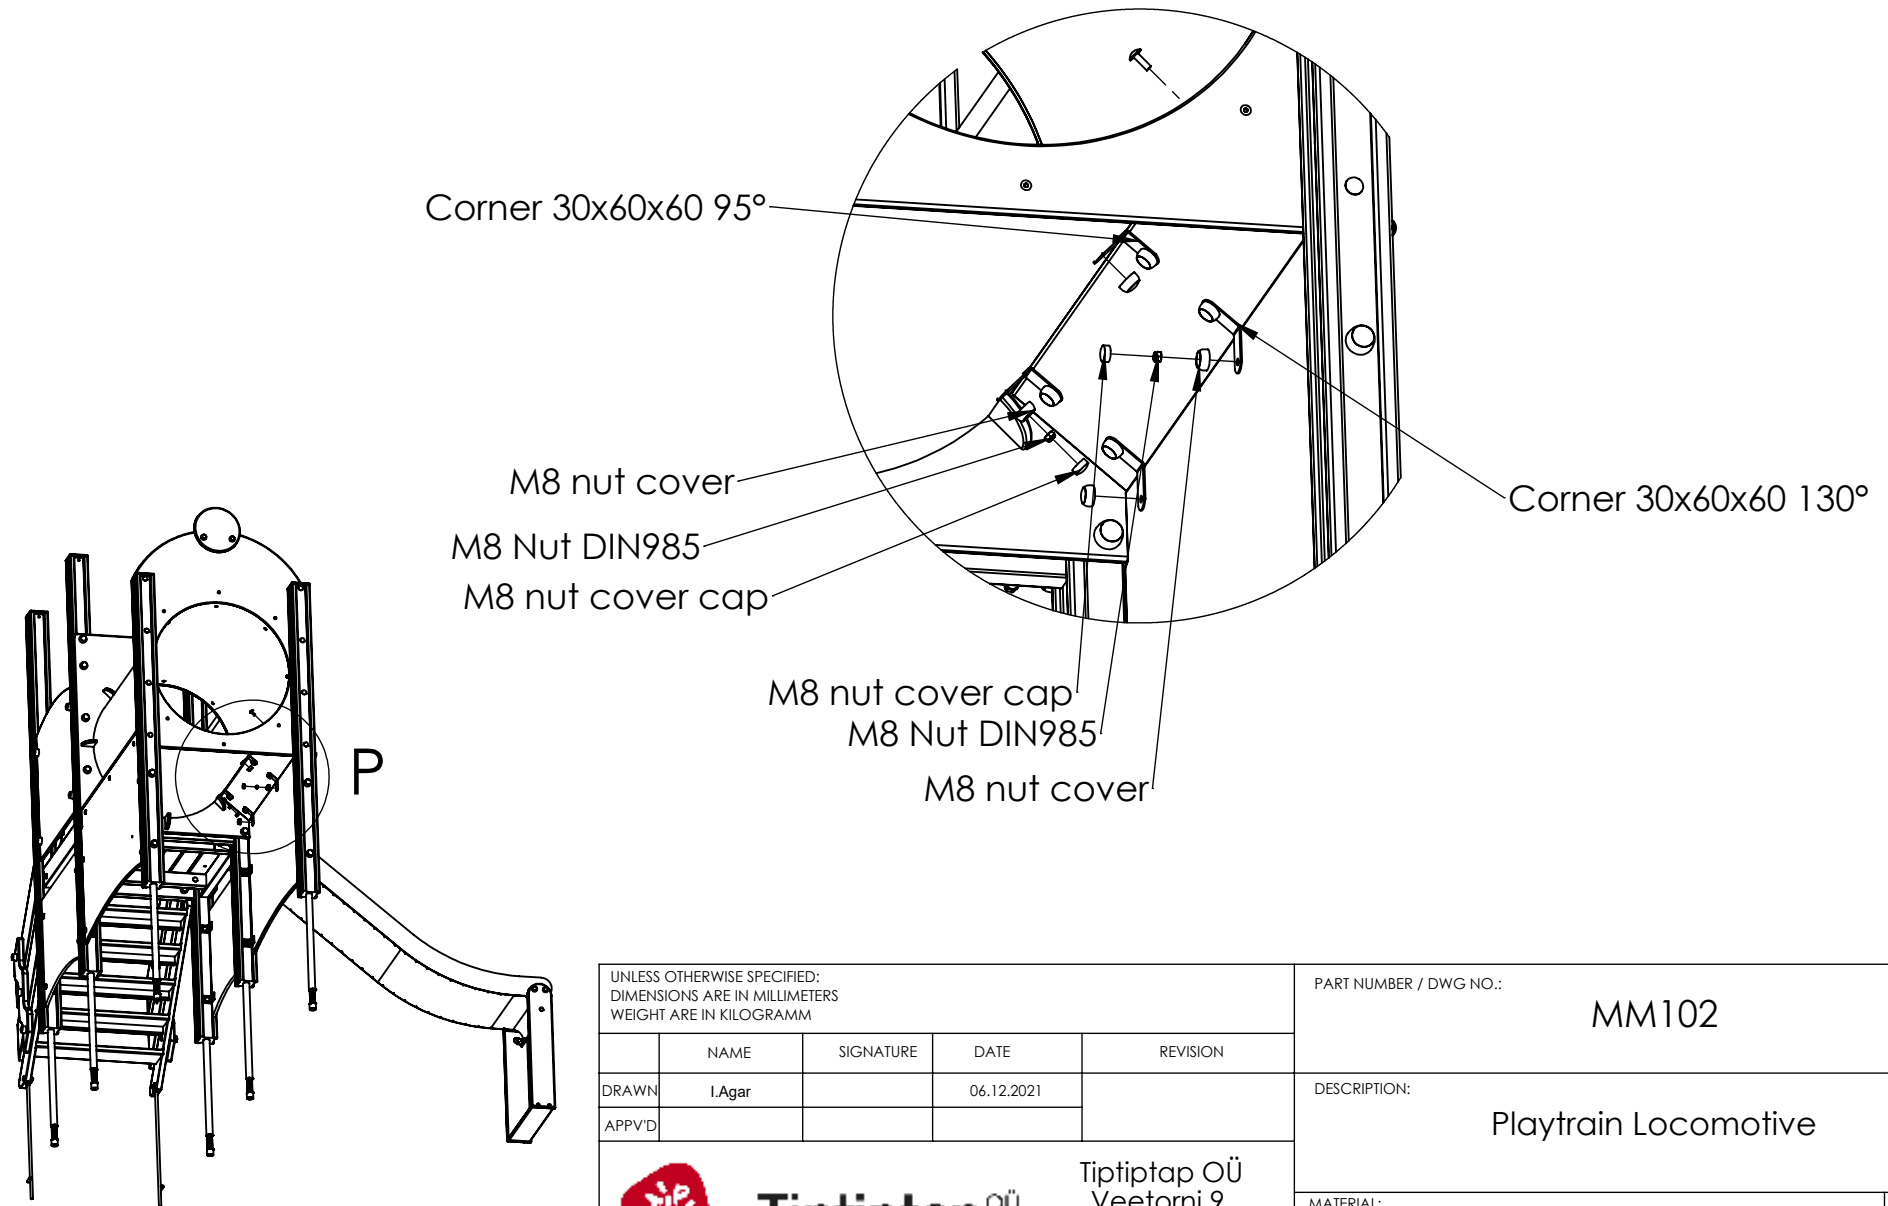

DETAIL P SCALE 1 : 10

UNLESS OTHERWISE SPECIFIED: DIMENSIONS ARE IN MILLIMETERS WEIGHT ARE IN KILOGRAMM					PART NUMBER / DWG NO.: MM102	
	NAME	SIGNATURE	DATE	REVISION	DESCRIPTION: Playtrain Locomotive	
DRAWN	I.Agar		06.12.2021			
APPV'D						
Tiptaptap OÜ Tiptaptap OÜ Veetorni 9, Jüri alevik, Rae vald, 75301 Harjumaa					MATERIAL:	wood, metal, plastic
					WEIGHT:	SCALE: 1:40
					SHEET 29 OF 39