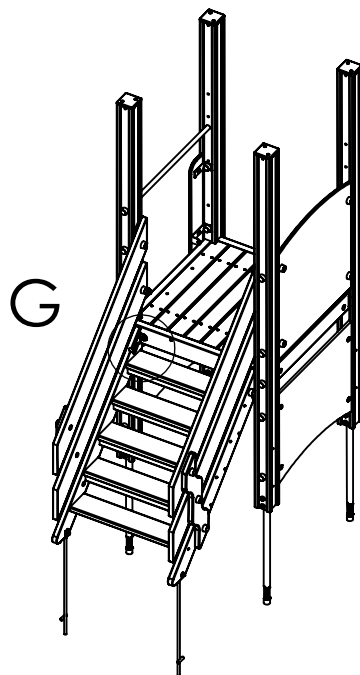

M10x65 bolt DIN603

DETAIL H  
SCALE 1 : 10

M12 nut cover cap  
M10 Nut DIN985  
M10 Washer DIN9054  
M12 nut cover

UNLESS OTHERWISE SPECIFIED:  
DIMENSIONS ARE IN MILLIMETERS  
WEIGHT ARE IN KILOGRAMM

	NAME	SIGNATURE	DATE	REVISION
DRAWN	I.Agar		06.12.2021	
APPV'D				