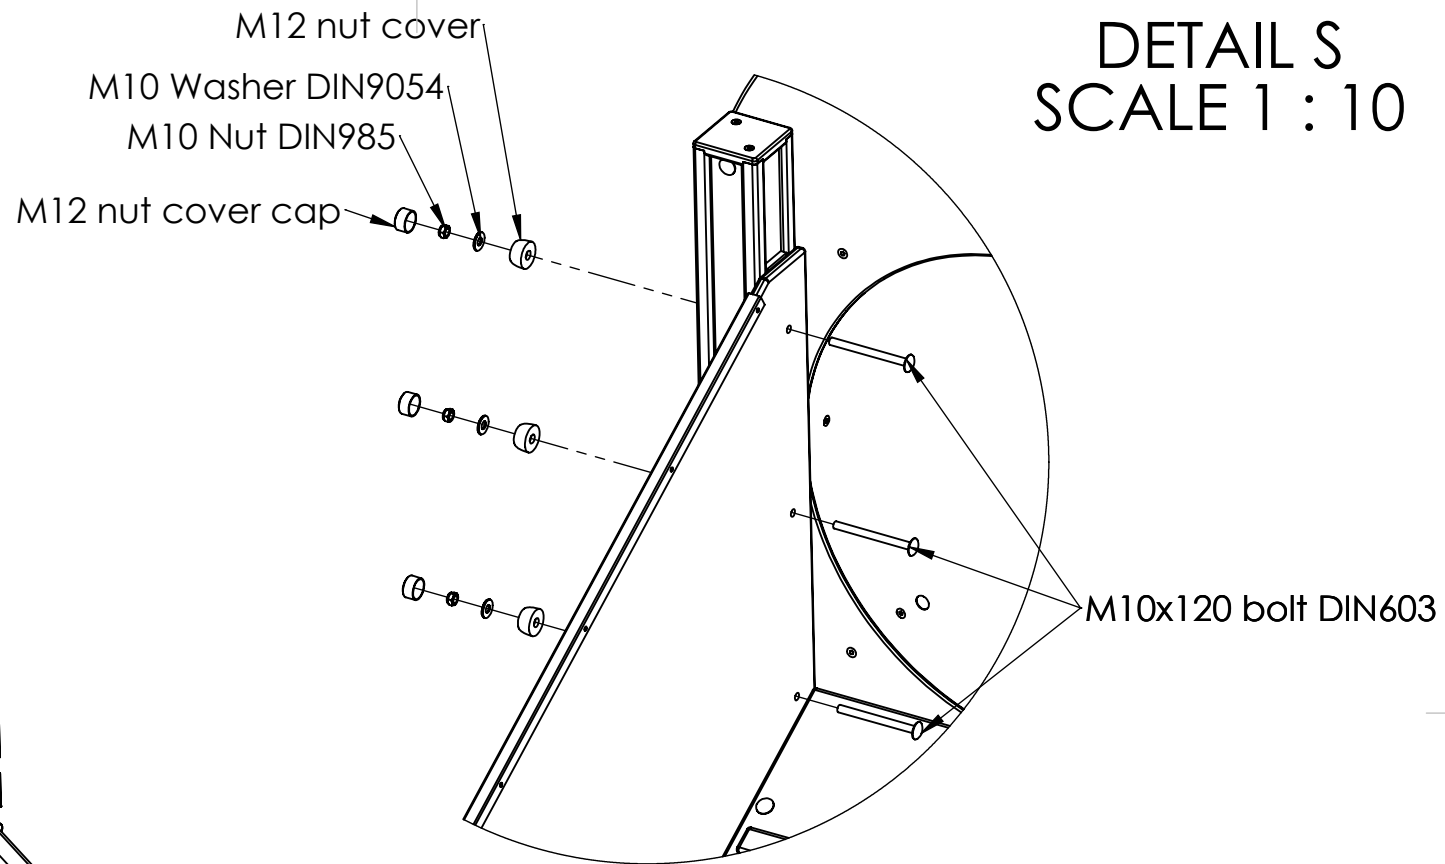

DETAIL S SCALE 1 : 10

UNLESS OTHERWISE SPECIFIED:
DIMENSIONS ARE IN MILLIMETERS
WEIGHT ARE IN KILOGRAMM

PART NUMBER / DWG NO.:
MM102

	NAME	SIGNATURE	DATE	REVISION
DRAWN	I.Agar		06.12.2021	
APPV'D				

DESCRIPTION:
Playtrain Locomotive

Tiptaptap OÜ
Veetorni 9,
Jüri alevik, Rae vald,
75301 Harjumaa

MATERIAL:	wood, metal, plastic	A4
WEIGHT:		SCALE: 1:40
		SHEET 33 OF 39