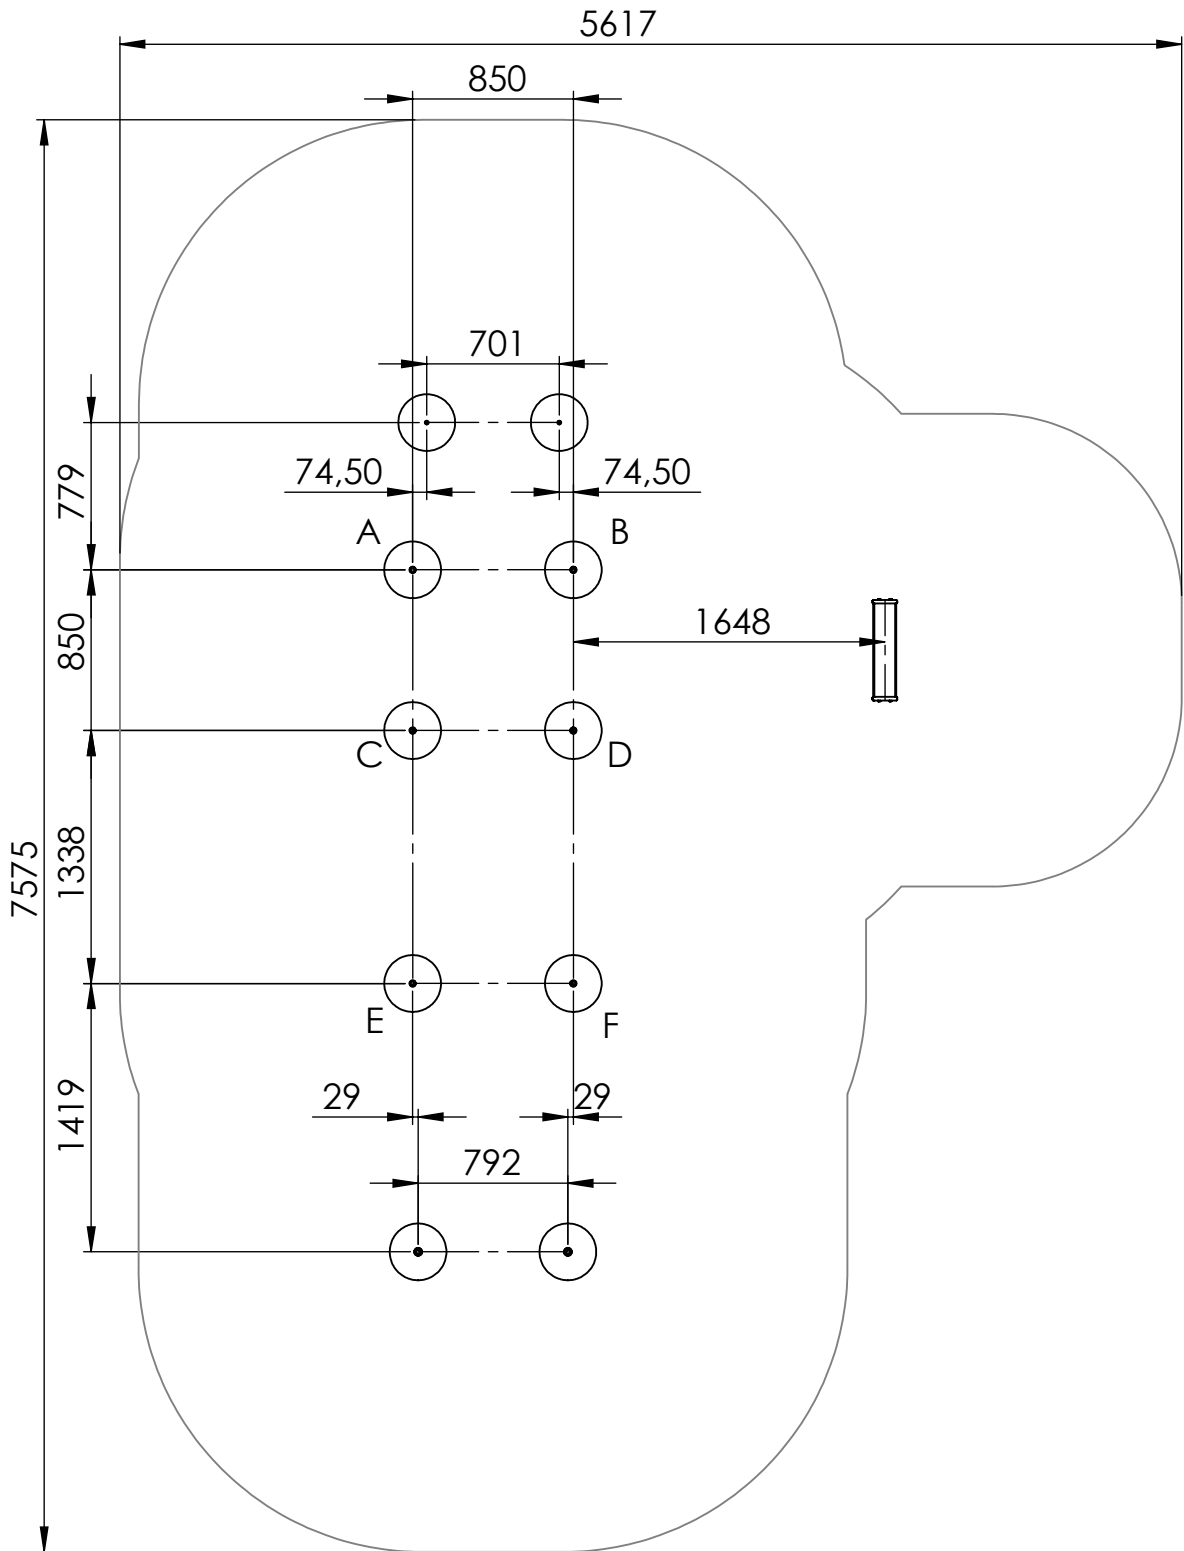

Foundation

A

B

C

D

E

Depth of foundation: 600mm

UNLESS OTHERWISE SPECIFIED:  
DIMENSIONS ARE IN MILLIMETERS  
WEIGHT ARE IN KILOGRAMM