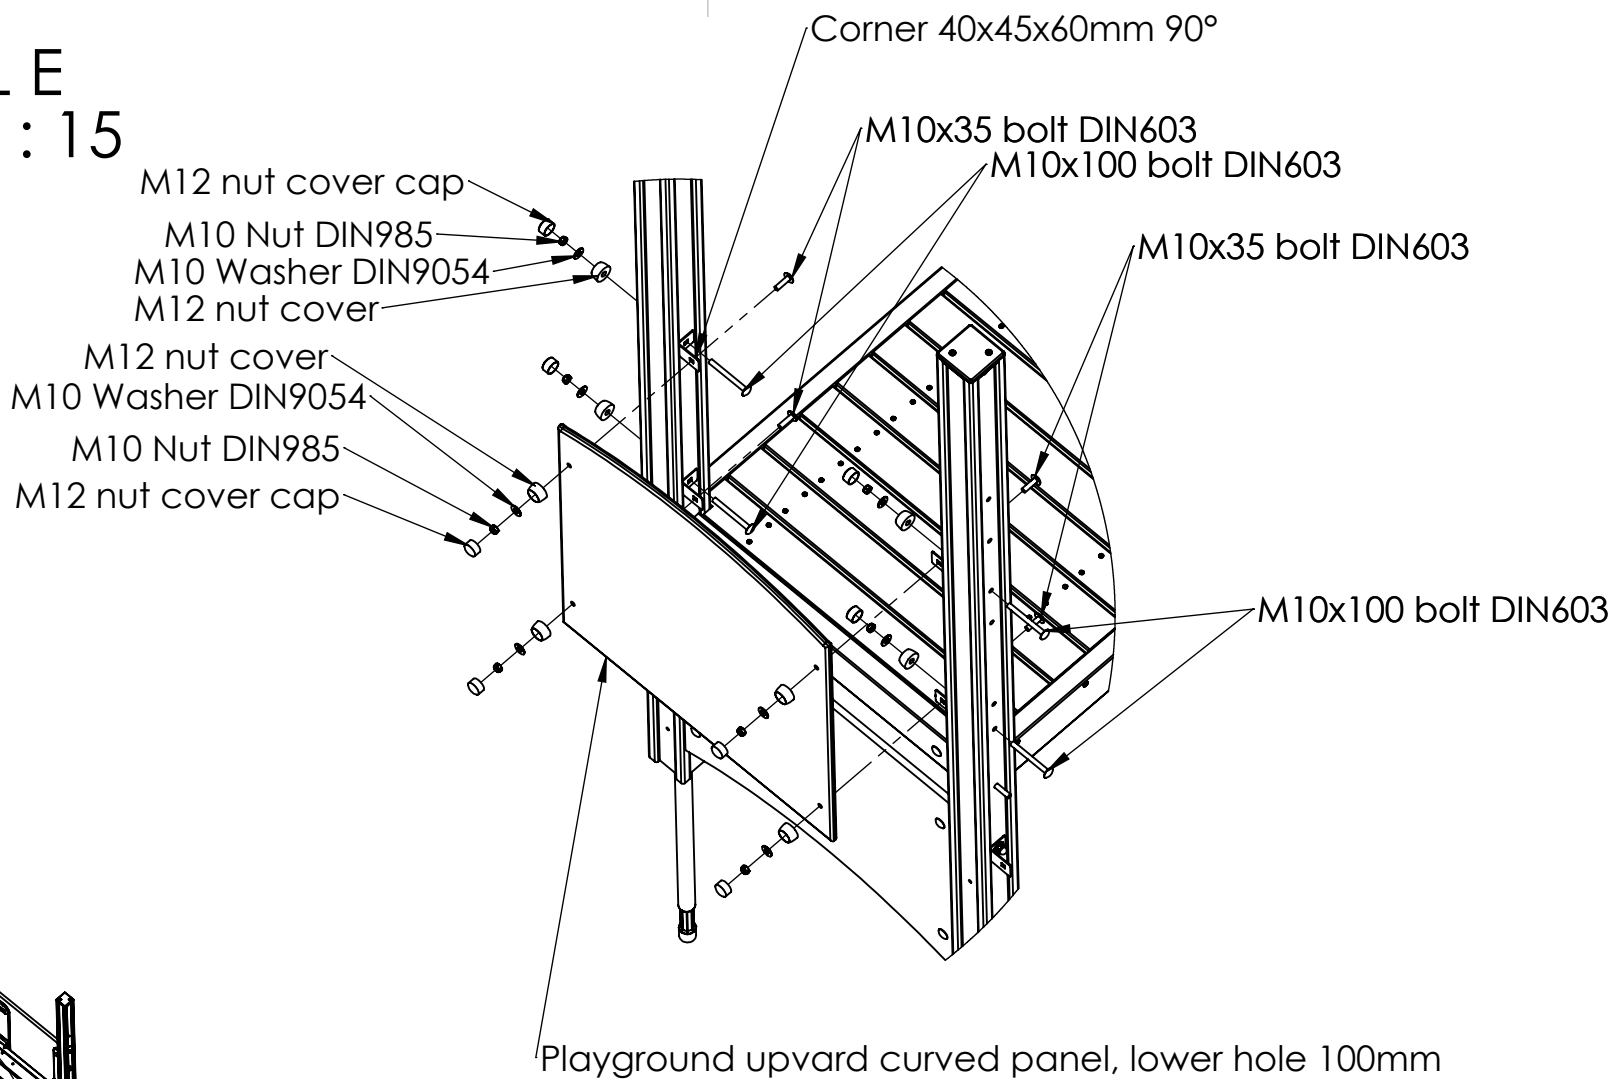

DETAIL E

SCALE 1 : 15

UNLESS OTHERWISE SPECIFIED: DIMENSIONS ARE IN MILLIMETERS WEIGHT ARE IN KILOGRAMM					PART NUMBER / DWG NO.: MM102	
	NAME	SIGNATURE	DATE	REVISION	DESCRIPTION: Playtrain Locomotive	
DRAWN	I.Agar		06.12.2021			
APPV'D						
Tiptaptap OÜ Tiptaptap OÜ Veetorni 9, Jüri alevik, Rae vald, 75301 Harjumaa					MATERIAL:	wood, metal, plastic
					WEIGHT:	A4
					SCALE: 1:60	SHEET 17 OF 39