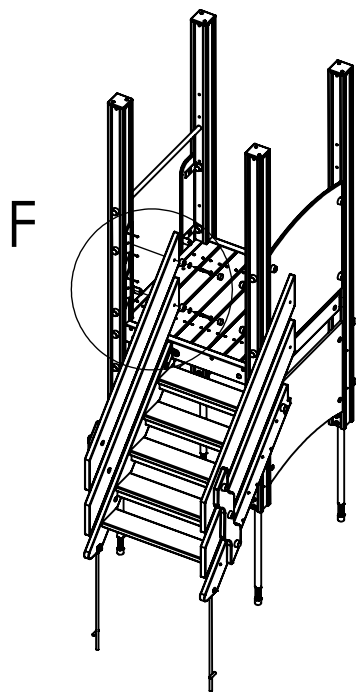

DETAIL F SCALE 1 : 10

UNLESS OTHERWISE SPECIFIED:
DIMENSIONS ARE IN MILLIMETERS
WEIGHT ARE IN KILOGRAMM

PART NUMBER / DWG NO.:
MM102

	NAME	SIGNATURE	DATE	REVISION
DRAWN	I.Agar		06.12.2021	
APPV'D				

DESCRIPTION:
Playtrain Locomotive

Tiptaptap OÜ
Veetorni 9,
Jüri alevik, Rae vald,
75301 Harjumaa

MATERIAL:	wood, metal, plastic	A4
WEIGHT:		SCALE: 1:40
		SHEET 20 OF 39