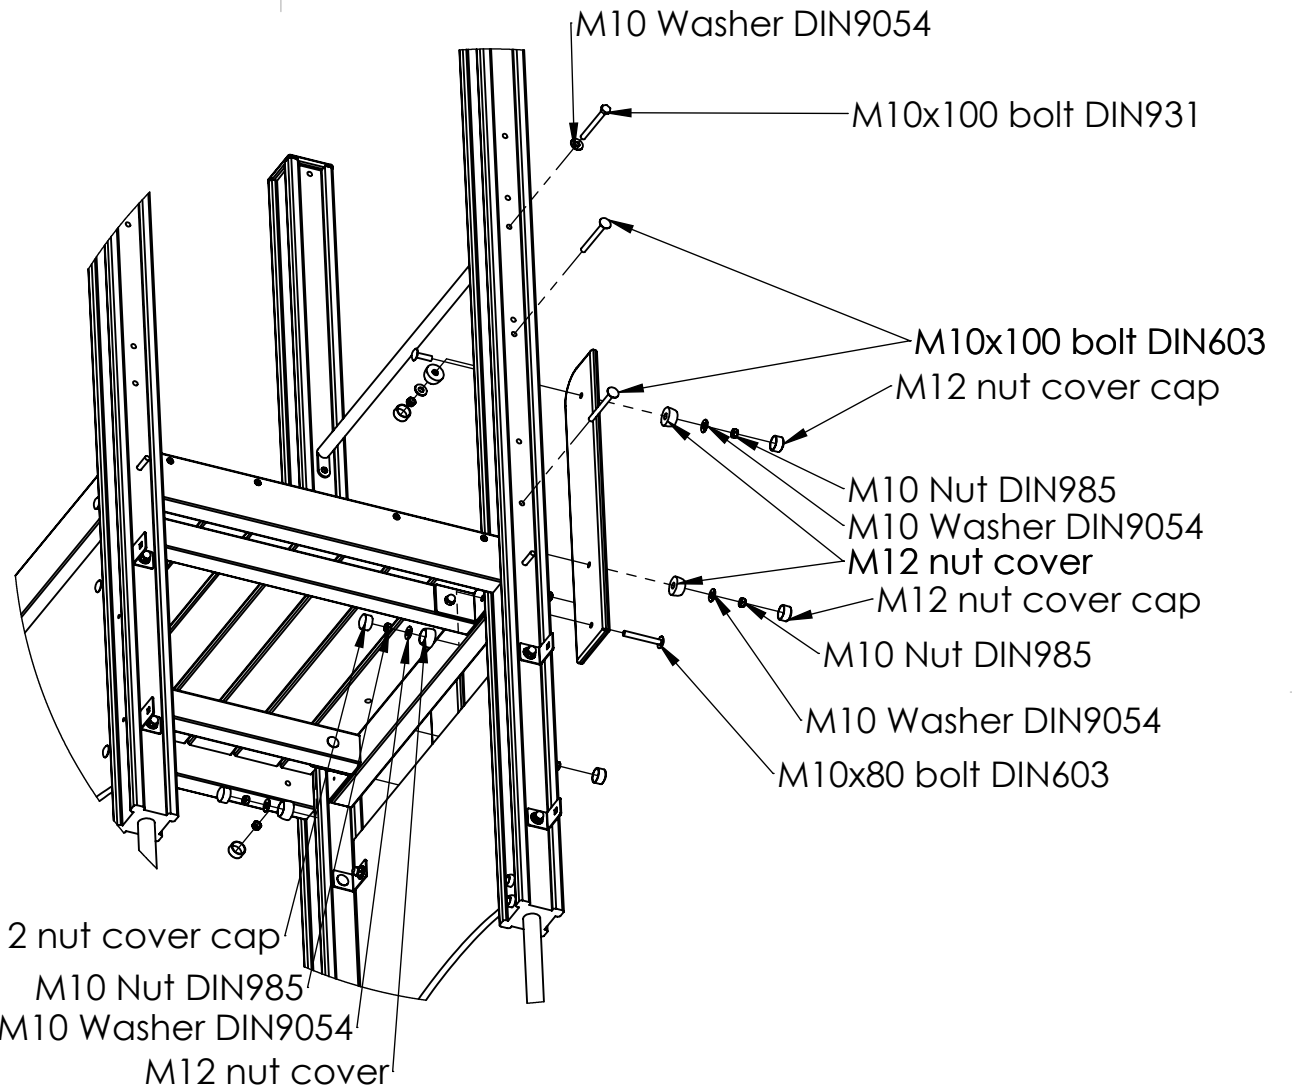

DETAIL D SCALE 1 : 15

UNLESS OTHERWISE SPECIFIED:
DIMENSIONS ARE IN MILLIMETERS
WEIGHT ARE IN KILOGRAMM

PART NUMBER / DWG NO.:
MM102

	NAME	SIGNATURE	DATE	REVISION
DRAWN	I.Agar		06.12.2021	
APPV'D				

DESCRIPTION:
Playtrain Locomotive

Tiptaptap OÜ
Tiptaptap OÜ
Veetorni 9,
Jüri alevik, Rae vald,
75301 Harjumaa

MATERIAL:	wood, metal, plastic	A4
WEIGHT:		SCALE: 1:60
		SHEET 16 OF 39