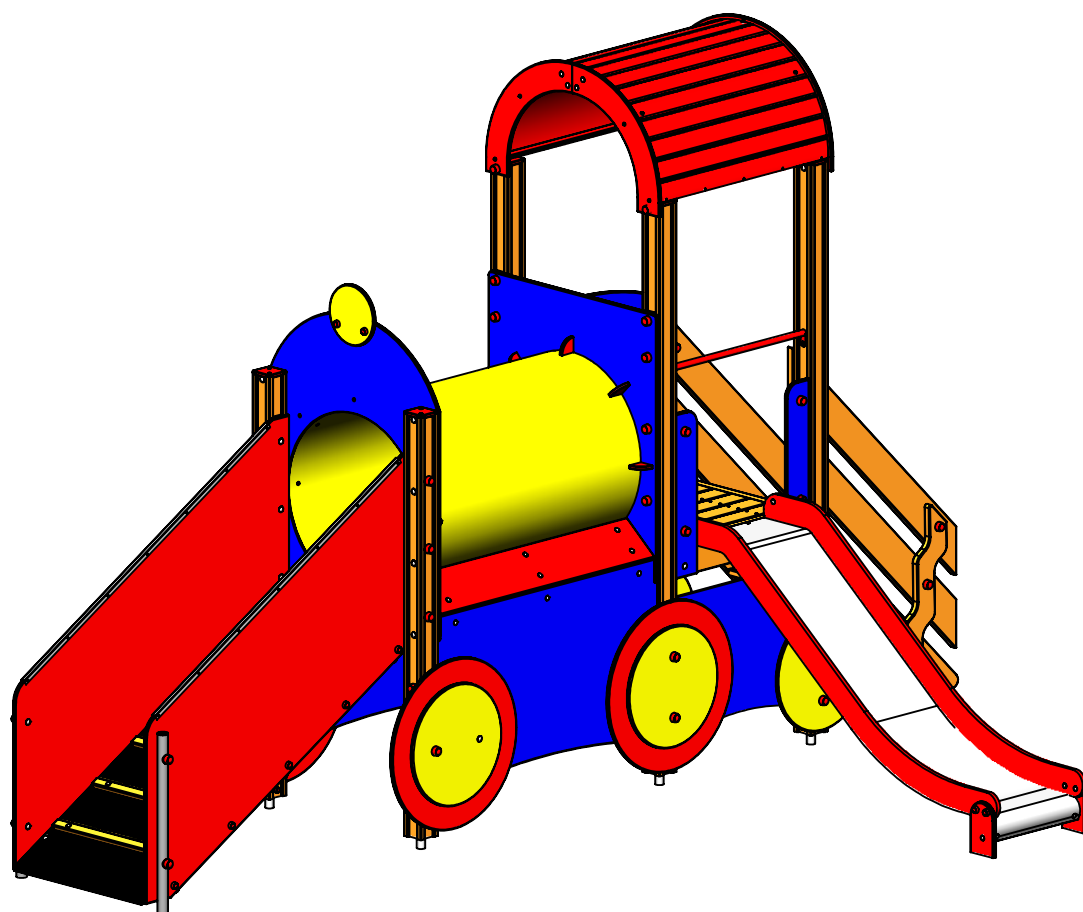

A

B

C

D

E

F

UNLESS OTHERWISE SPECIFIED:
DIMENSIONS ARE IN MILLIMETERS
WEIGHT ARE IN KILOGRAMM

PART NUMBER / DWG NO.:

MM102

	NAME	SIGNATURE	DATE	REVISION
DRAWN	I.Agar		06.12.2021	
APPV'D				

DESCRIPTION:

Playtrain Locomotive

Tiptiptap OÜ

Tiptiptap OÜ
Veetorni 9,
Jüri alevik, Rae vald,
75301 Harjumaa

MATERIAL:

wood, metal, plastic

A4

WEIGHT:

SCALE: 1:30

SHEET 1 OF 39