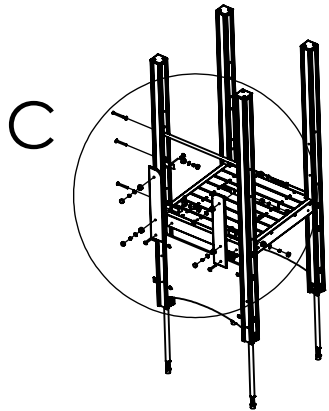

DETAIL C SCALE 1 : 15

UNLESS OTHERWISE SPECIFIED: DIMENSIONS ARE IN MILLIMETERS WEIGHT ARE IN KILOGRAMM					PART NUMBER / DWG NO.: MM102	
	NAME	SIGNATURE	DATE	REVISION	DESCRIPTION: Playtrain Locomotive	
DRAWN	I.Agar		06.12.2021			
APPV'D						
Tiptaptap OÜ Veetorni 9, Jüri alevik, Rae vald, 75301 Harjumaa					MATERIAL:	wood, metal, plastic
					WEIGHT:	SCALE: 1:60
					SHEET 15 OF 39