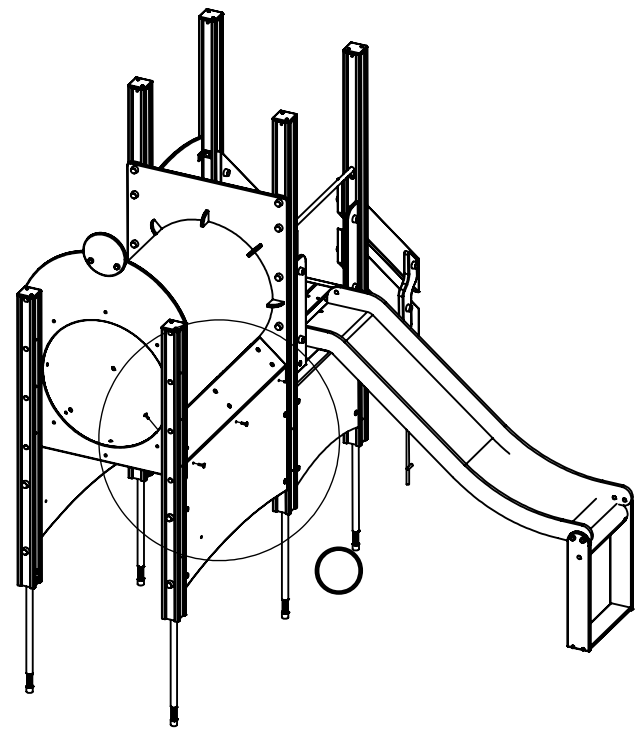

8mm holes must be drilled in the pipe during installation. the side plastic of the pipe must be adjusted so that there is no gap between the pipe and the plate

M8x25 bolt DIN603

DETAIL O

SCALE 1 : 10

M8x30 bolt DIN603

UNLESS OTHERWISE SPECIFIED:
DIMENSIONS ARE IN MILLIMETERS
WEIGHT ARE IN KILOGRAMM

PART NUMBER / DWG NO.:
MM102

	NAME	SIGNATURE	DATE	REVISION
DRAWN	I.Agar		06.12.2021	
APPV'D				

DESCRIPTION:
Playtrain Locomotive

Tiptaptap OÜ
Veetorni 9,
Jüri alevik, Rae vald,
75301 Harjumaa

MATERIAL:	wood, metal, plastic	A4
WEIGHT:		SCALE: 1:40
		SHEET 28 OF 39