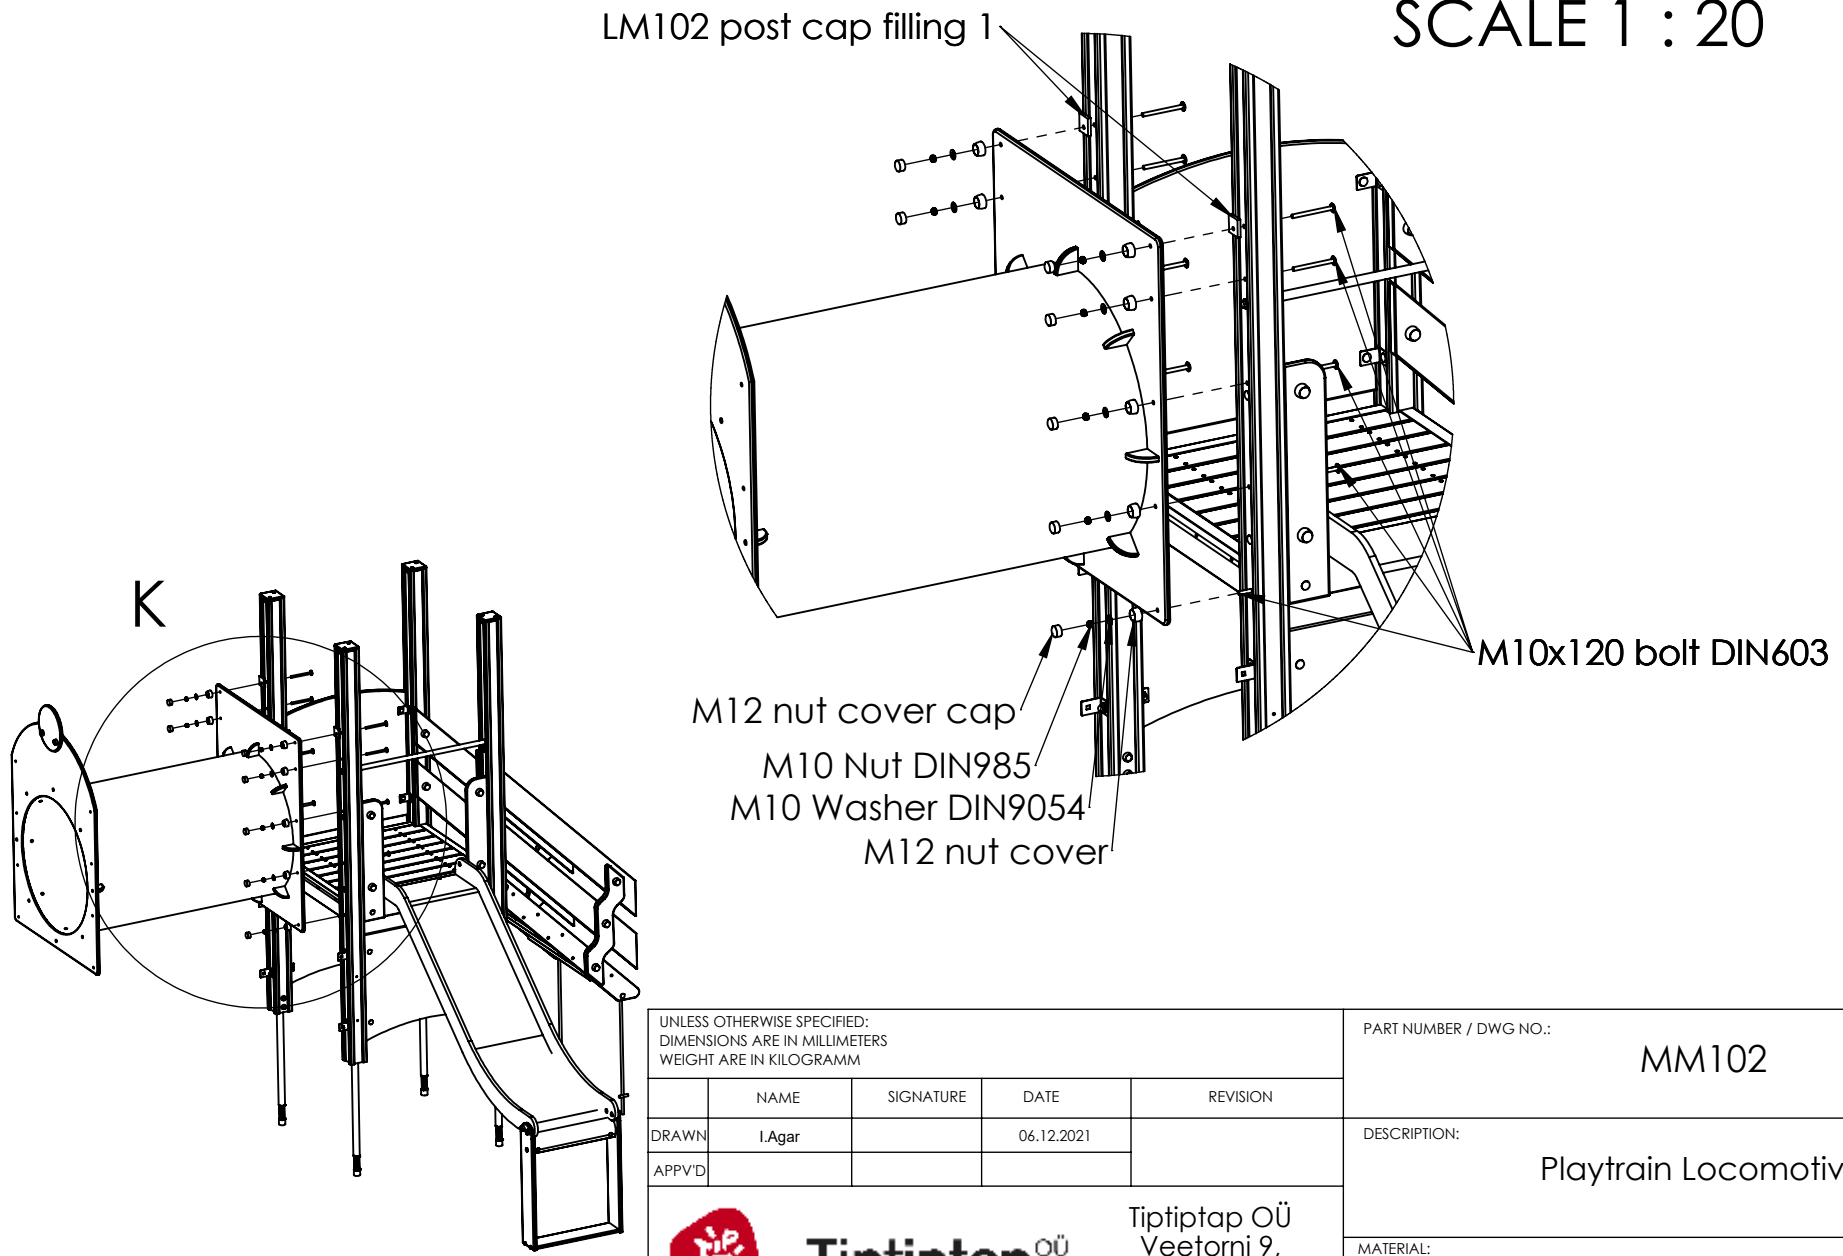

DETAIL K SCALE 1 : 20

UNLESS OTHERWISE SPECIFIED:
DIMENSIONS ARE IN MILLIMETERS
WEIGHT ARE IN KILOGRAMM

	NAME	SIGNATURE	DATE	REVISION
DRAWN	I.Agar		06.12.2021	
APPV'D				

PART NUMBER / DWG NO.:
MM102

DESCRIPTION:
Playtrain Locomotive

Tiptaptap OÜ
Veetorni 9,
Jüri alevik, Rae vald,
75301 Harjumaa

MATERIAL:	wood, metal, plastic	A4
WEIGHT:		SCALE: 1:40
		SHEET 24 OF 39