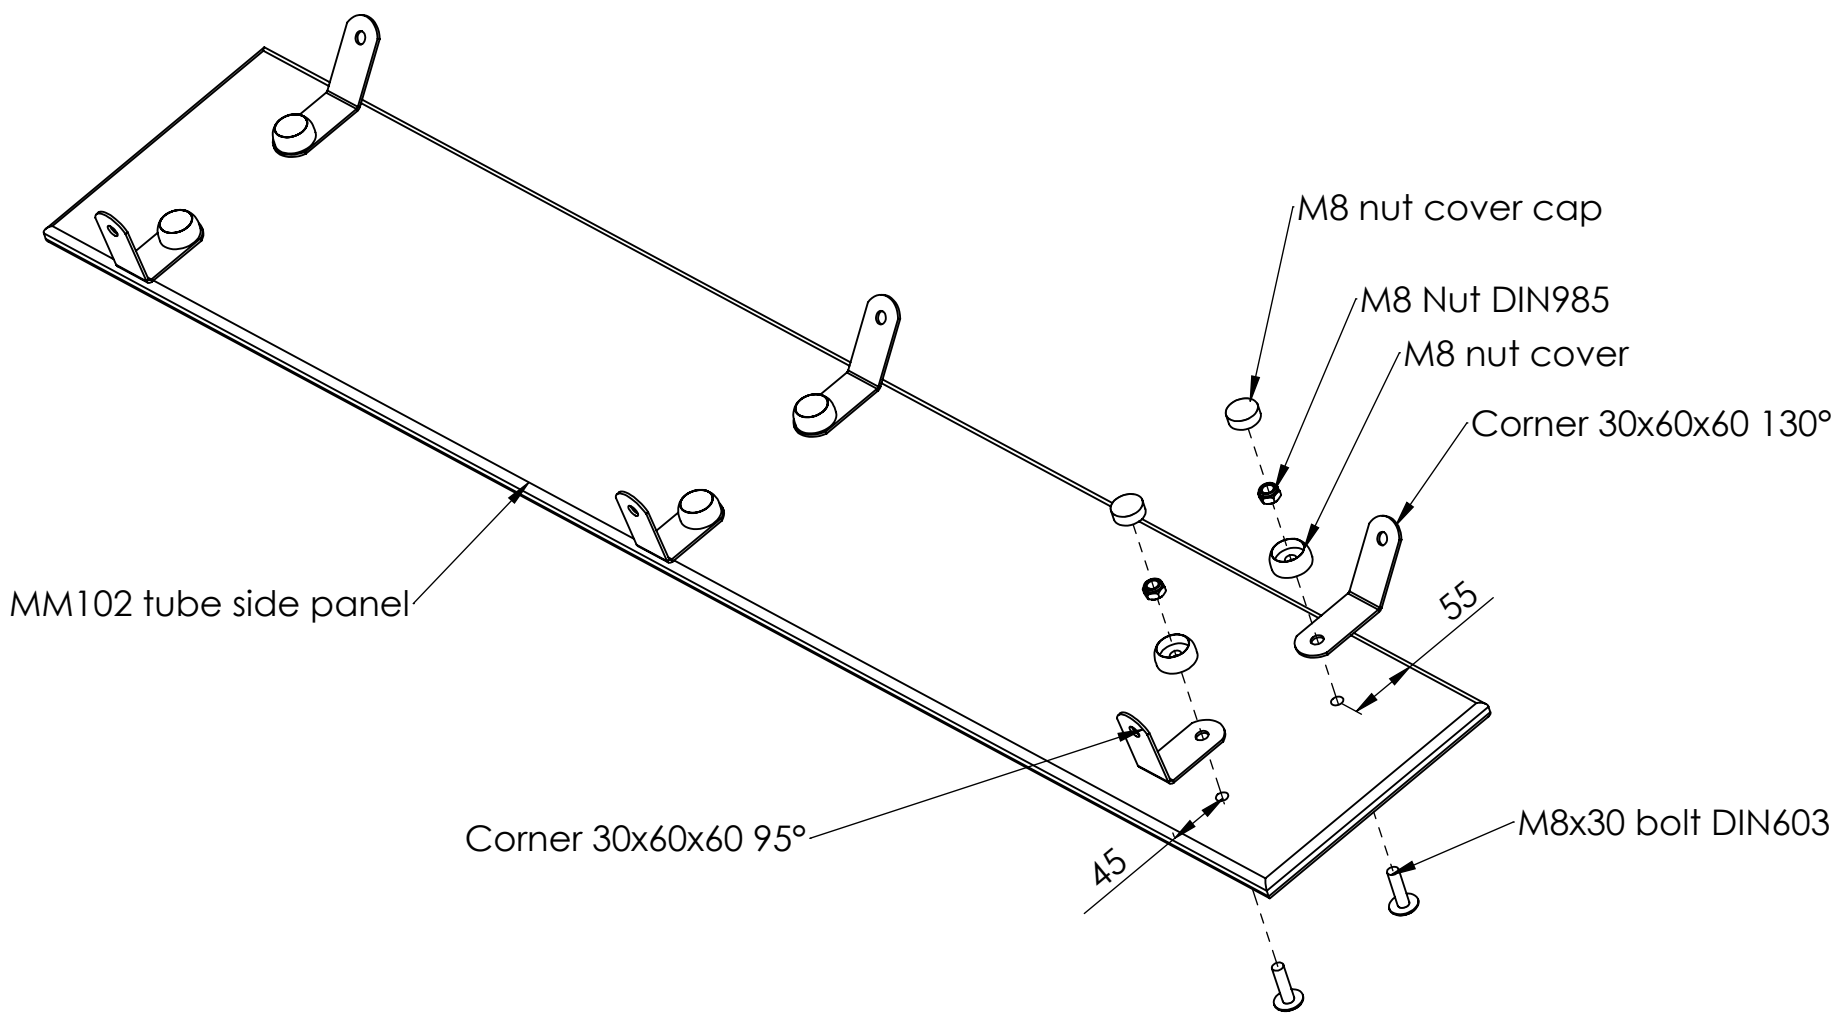

# DETAIL M SCALE 1 : 10

UNLESS OTHERWISE SPECIFIED: DIMENSIONS ARE IN MILLIMETERS WEIGHT ARE IN KILOGRAMM					PART NUMBER / DWG NO.: <b>MM102</b>	
	NAME	SIGNATURE	DATE	REVISION	DESCRIPTION: <b>Playtrain Locomotive</b>	
DRAWN	I.Agar		06.12.2021			
APPV'D						
 <b>Tiptaptap</b> OÜ Tiptaptap OÜ Veetorni 9, Jüri alevik, Rae vald, 75301 Harjumaa					MATERIAL:	wood, metal, plastic
					WEIGHT:	A4
					SCALE: 1:40	SHEET 26 OF 39