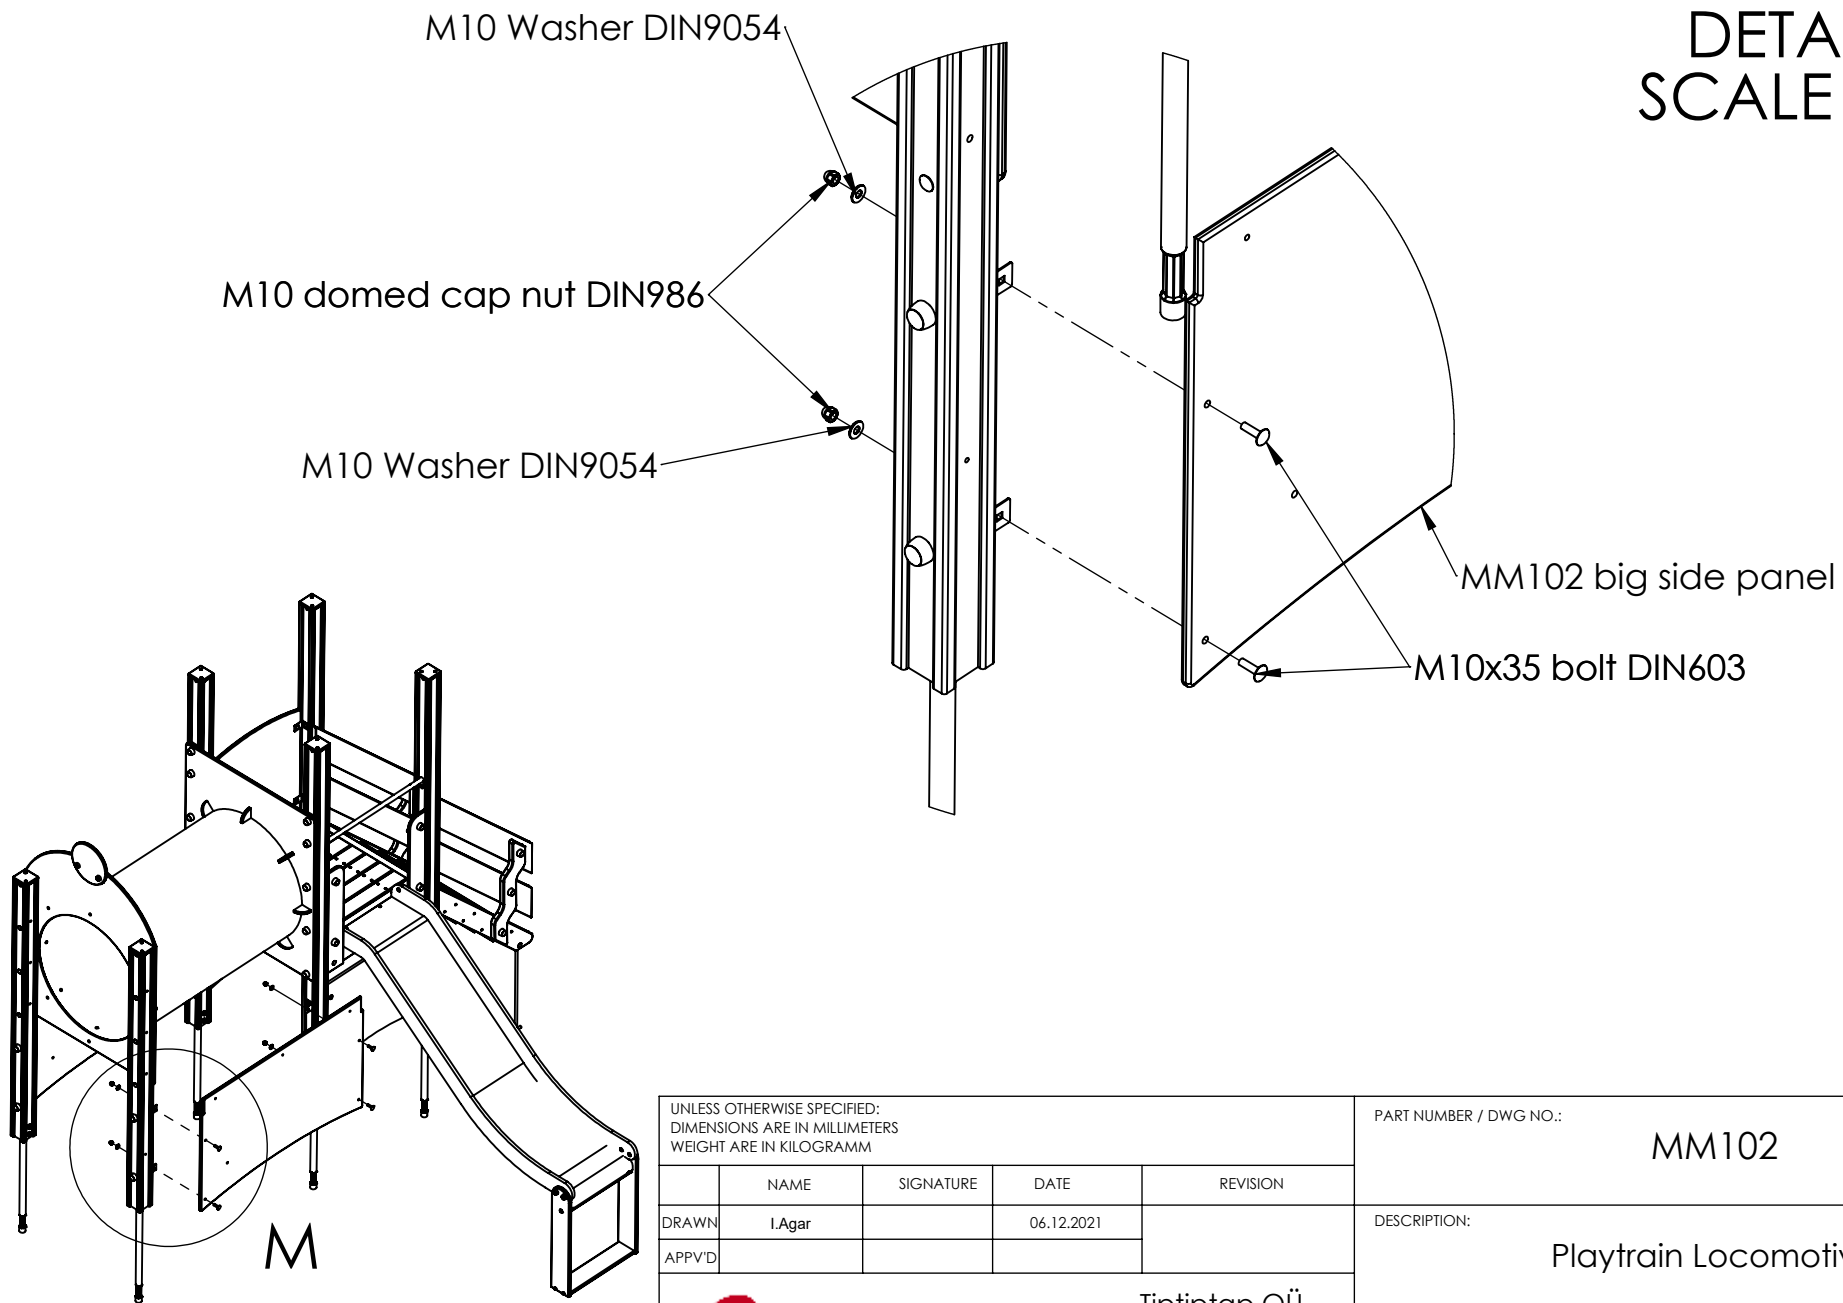

DETAIL M SCALE 1 : 10

UNLESS OTHERWISE SPECIFIED: DIMENSIONS ARE IN MILLIMETERS WEIGHT ARE IN KILOGRAMM					PART NUMBER / DWG NO.: MM102	
	NAME	SIGNATURE	DATE	REVISION	DESCRIPTION: Playtrain Locomotive	
DRAWN	I.Agar		06.12.2021			
APPV'D						
Tiptaptap OÜ Tiptaptap OÜ Veetorni 9, Jüri alevik, Rae vald, 75301 Harjumaa					MATERIAL:	wood, metal, plastic
					WEIGHT:	A4
					SCALE: 1:40	SHEET 26 OF 39