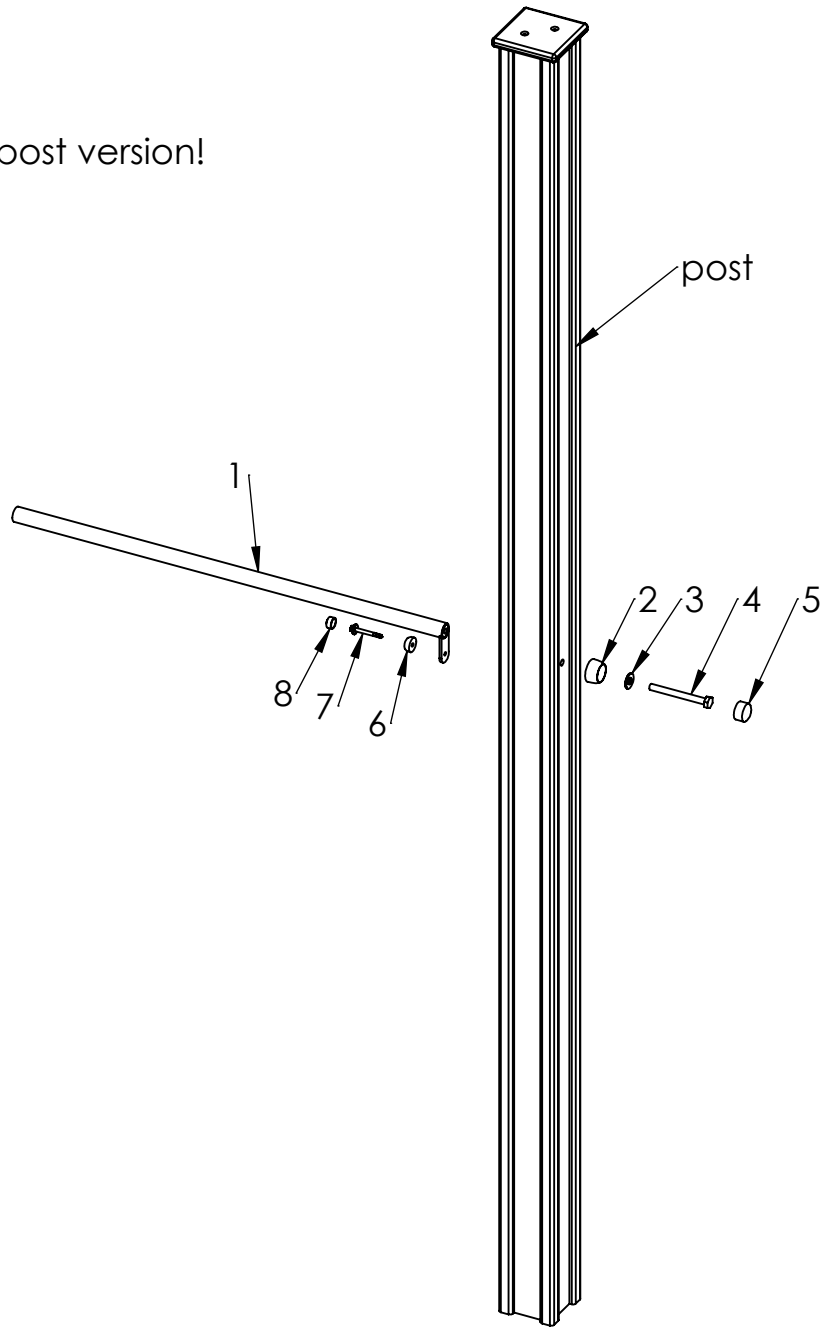

Aluminium post version!

ITEM NO.	PART NUMBER
1	guardrail ϕ 25x770
2	nut cover M12
3	Washer M10 DIN9054
4	bolt DIN931 M10x100
5	nut cover cap M12
6	nut cover M6
7	screw DIN7504K 5,5x50
8	nut cover cap M6

UNLESS OTHERWISE SPECIFIED:
DIMENSIONS ARE IN MILLIMETERS
WEIGHT ARE IN KILOGRAMM

PART NUMBER / DWG NO.:

MM102

	NAME	SIGNATURE	DATE	REVISION
DRAWN	I.Agar			
APPV'D				

DESCRIPTION:

Playtrain Locomotive
connecting guardrail to post

MATERIAL:

wood, metal, plastic

A4

WEIGHT:

SCALE: 1:12

SHEET 38 OF 39

Tiptiptap OÜ

Tiptiptap OÜ
Veetorni 9,
Jüri alevik, Rae vald,
75301 Harjumaa