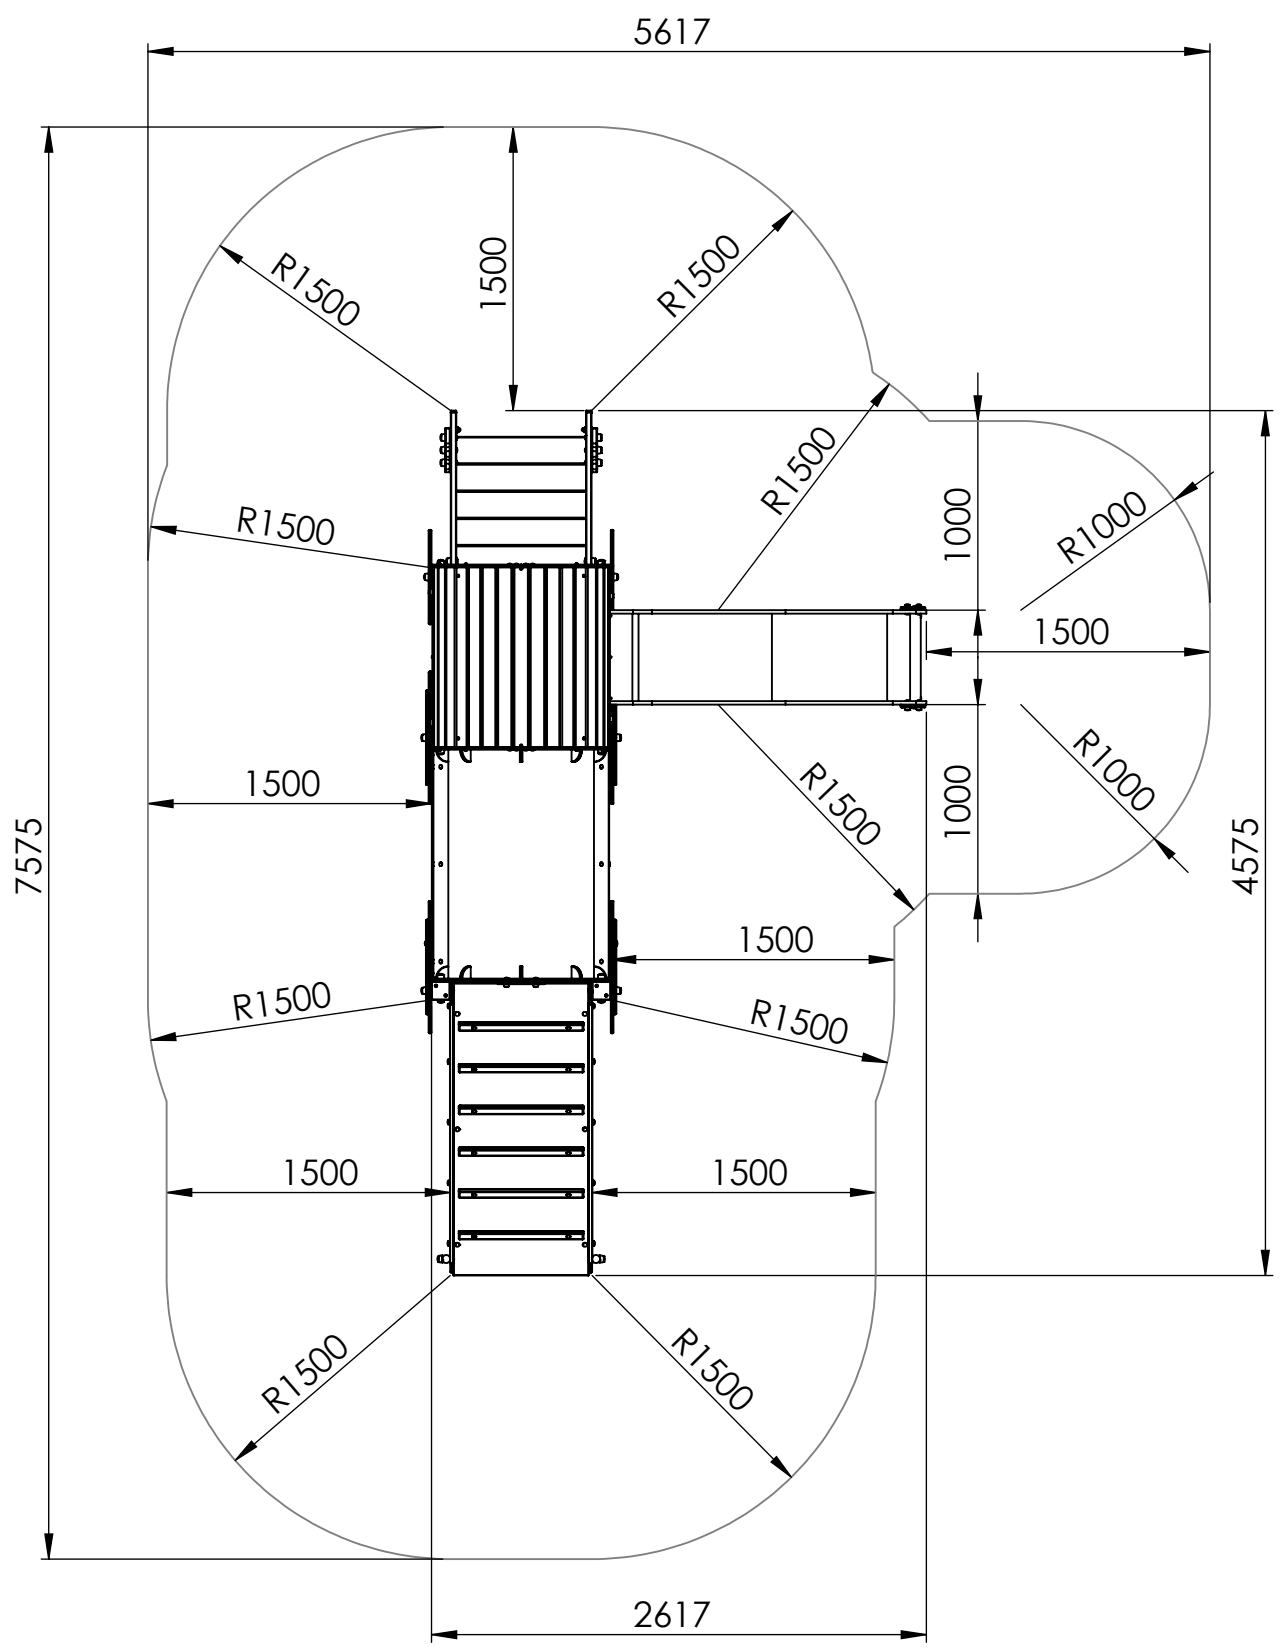

A4

WEIGHT:

SCALE: 1:30

SHEET 1 OF 39

Safety area

A  
B  
C  
D  
E  
F

UNLESS OTHERWISE SPECIFIED:  
 DIMENSIONS ARE IN MILLIMETERS  
 WEIGHT ARE IN KILOGRAMM

PART NUMBER / DWG NO.:  
**MM102**