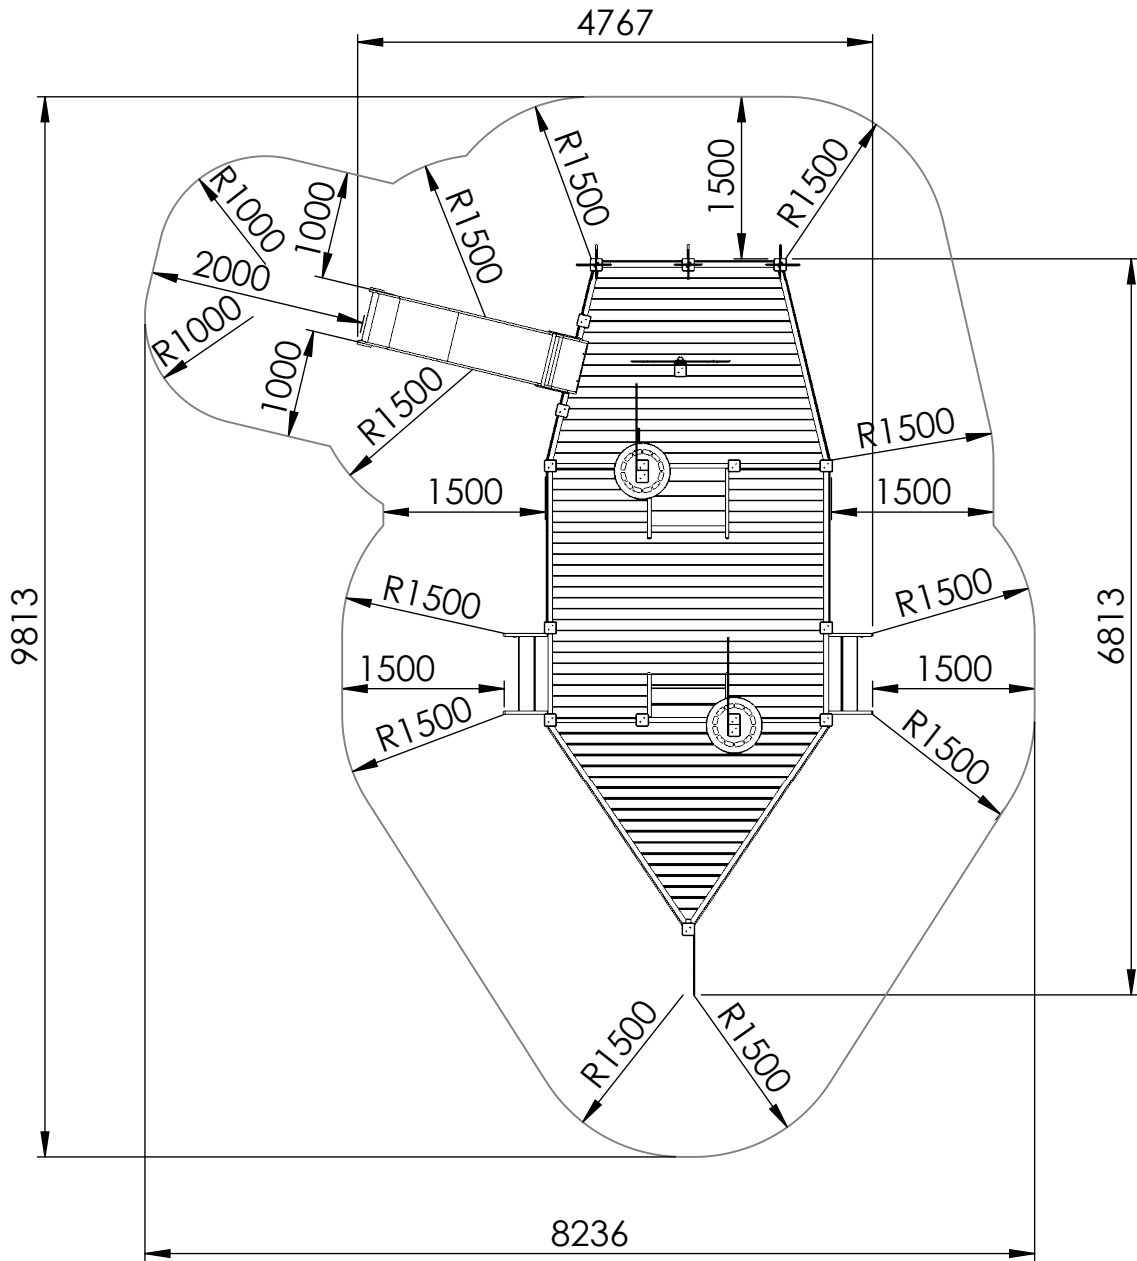

A
B
C
D
E
F

UNLESS OTHERWISE SPECIFIED: DIMENSIONS ARE IN MILLIMETERS WEIGHT ARE IN KILOGRAMM				
	NAME	SIGNATURE	DATE	REVISION
DRAWN	M.Rebase		14.03.2018	
APPV'D				

PART NUMBER / DWG NO.:
MM122

DESCRIPTION:
Playship GUSTAV VASA

Tiptaptap OÜ
 Veetorni 9,
 Jüri alevik, Rae vald,
 75301 Harjumaa

MATERIAL:	wood, metal, plastic	A4
WEIGHT:	SCALE: 1:40	SHEET 1 OF 8

safety area

UNLESS OTHERWISE SPECIFIED:
DIMENSIONS ARE IN MILLIMETERS
WEIGHT ARE IN KILOGRAMM

MATERIAL:

wood, metal, plastic

A4

WEIGHT:

SCALE: 1:70

SHEET 2 OF 8

A

B