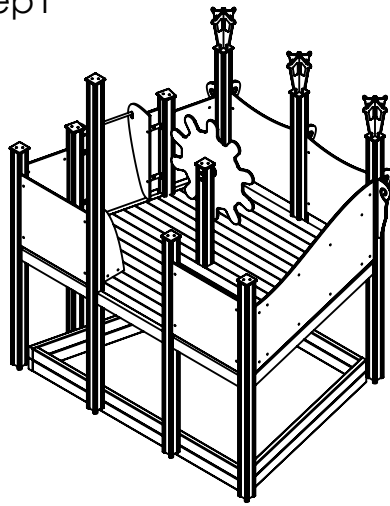

A

step1

B

C

D

E

F

UNLESS OTHERWISE SPECIFIED: DIMENSIONS ARE IN MILLIMETERS WEIGHT ARE IN KILOGRAMM				
	NAME	SIGNATURE	DATE	REVISION
DRAWN	M.Rebase		14.03.2018	
APPV'D				

PART NUMBER / DWG NO.:
MM122

DESCRIPTION:
Playship GUSTAV VASA

Tiptaptap OÜ
Veetorni 9,
Jüri alevik, Rae vald,
75301 Harjumaa

MATERIAL: wood, metal, plastic

A4

WEIGHT: SCALE: 1:60 SHEET 8 OF 8