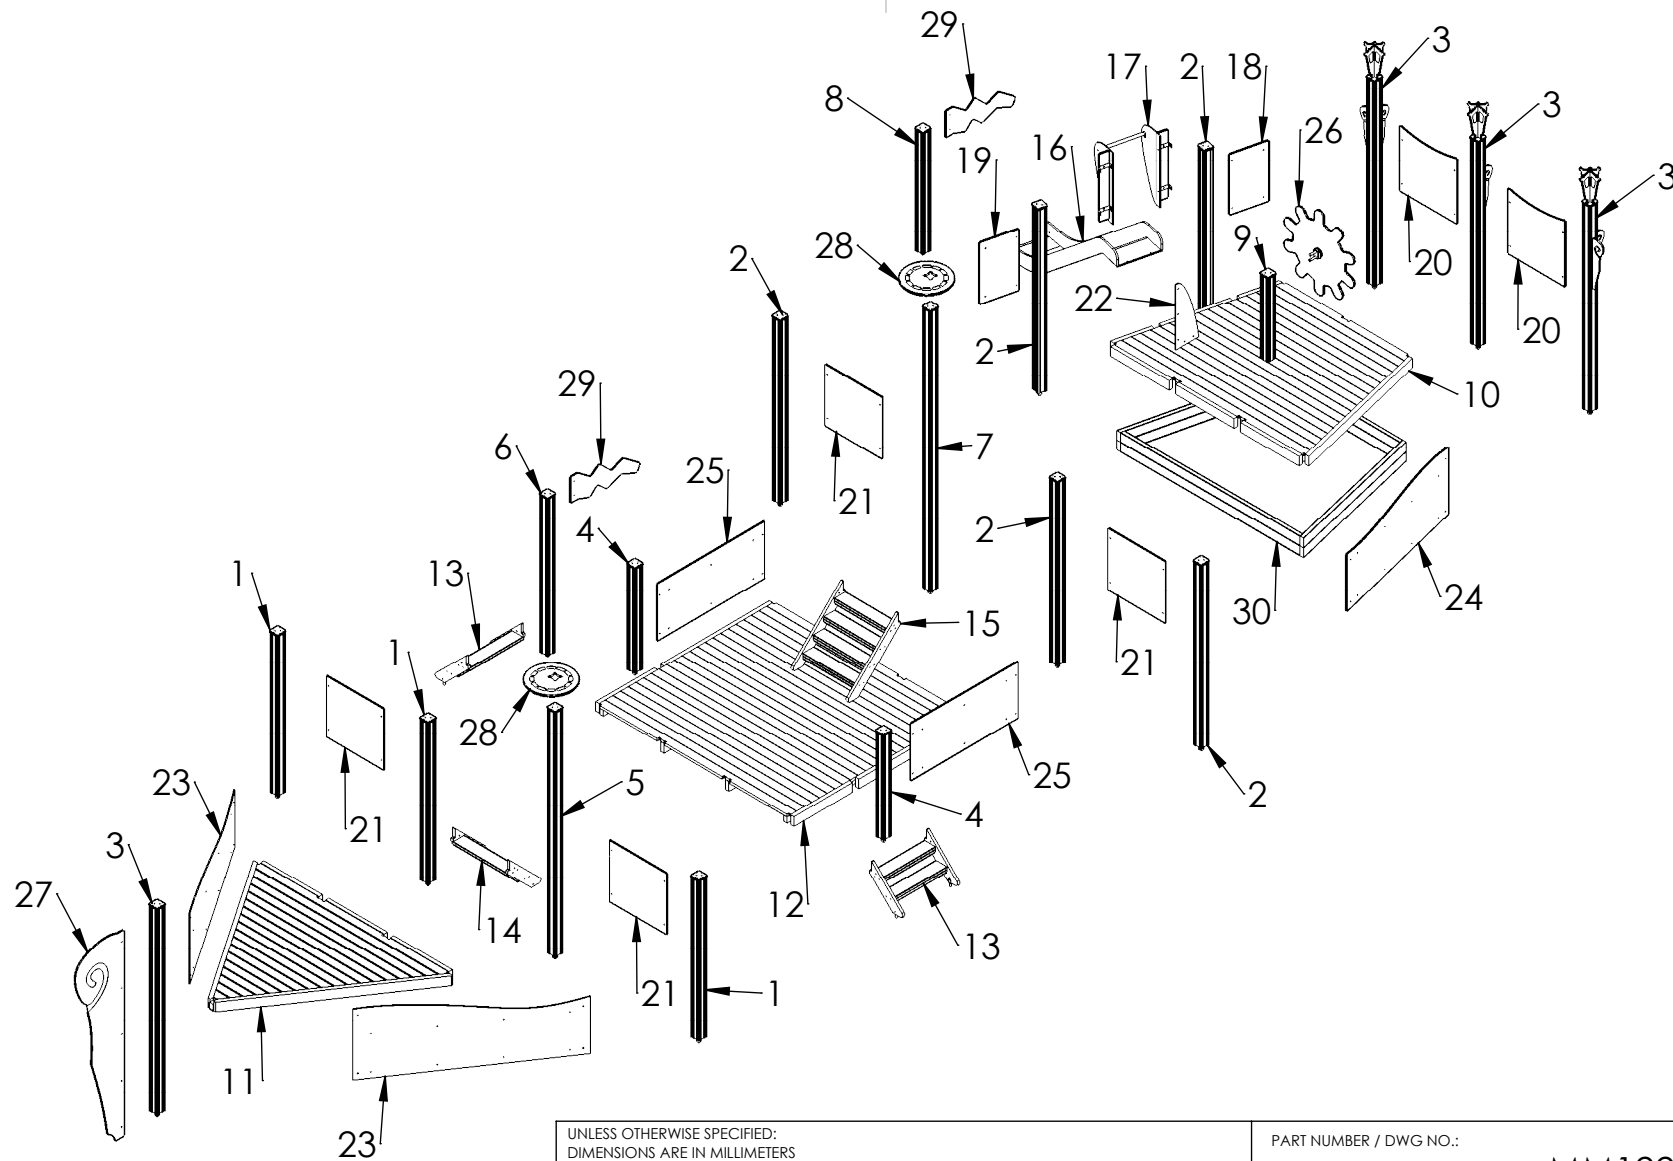

UNLESS OTHERWISE SPECIFIED:
DIMENSIONS ARE IN MILLIMETERS
WEIGHT ARE IN KILOGRAMM

PART NUMBER / DWG NO.:
MM122

	NAME	SIGNATURE	DATE	REVISION
DRAWN	M.Rebase		14.03.2018	
APPV'D				

DESCRIPTION:
Playship GUSTAV VASA

Tiptaptap OÜ
Tiptaptap OÜ
Veetorni 9,
Jüri alevik, Rae vald,
75301 Harjumaa

MATERIAL:	wood, metal, plastic	A4
WEIGHT:	SCALE: 1:70	SHEET 5 OF 8