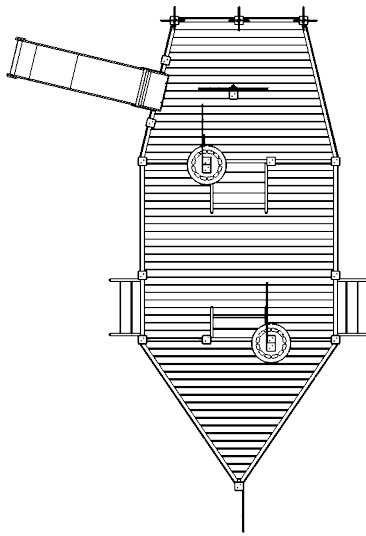

MATERIAL:

wood, metal, plastic

A4

WEIGHT:

SCALE: 1:70

SHEET 2 OF 8

A

B

1200

6813

950

2408

UNLESS OTHERWISE SPECIFIED:
DIMENSIONS ARE IN MILLIMETERS
WEIGHT ARE IN KILOGRAMM

PART NUMBER / DWG NO.:

MM122

	NAME	SIGNATURE	DATE	REVISION
DRAWN	M.Rebase		14.03.2018	
APPV'D				