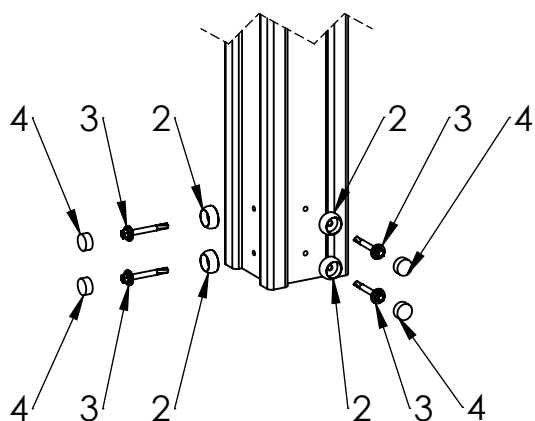

B

C

ground

concrete

D