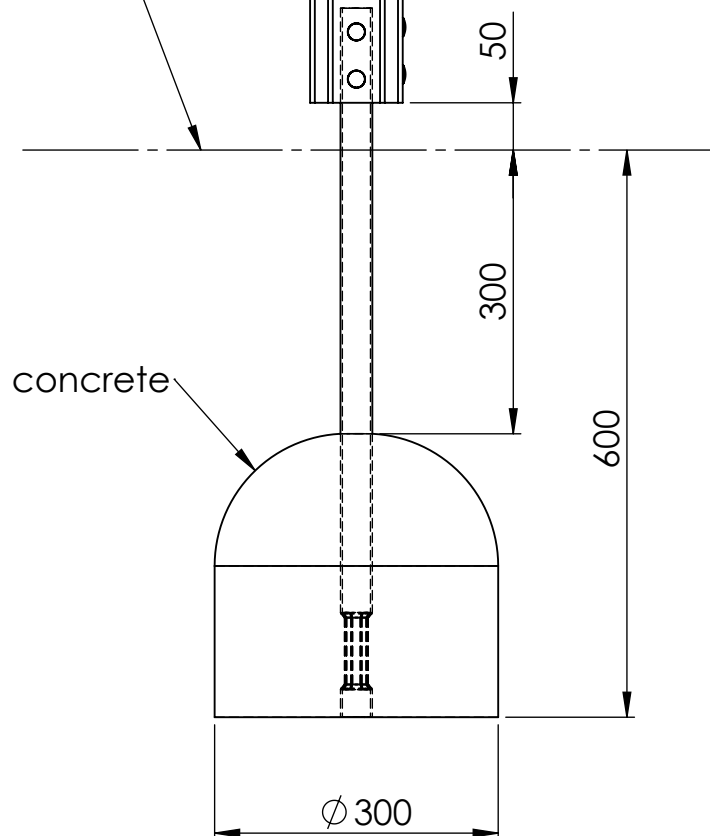

A

B

C

ground

concrete

D

E

ITEM NO.	PART NUMBER
1	metal ground fixing L_750
2	nut cover M6
3	screw 5,5x50 DIN7504K
4	nut cover cap M6
5	plastic cap 115x115
6	woodscrew 6 x 90

UNLESS OTHERWISE SPECIFIED:
DIMENSIONS ARE IN MILLIMETERS
WEIGHT ARE IN KILOGRAMM

PART NUMBER / DWG NO.:

MM122

	NAME	SIGNATURE	DATE	REVISION
DRAWN	M.Rebase		14.03.2018	
APPV'D				

DESCRIPTION:

Playship GUSTAV VASA
connecting metal ground fixing to post

E

F

UNLESS OTHERWISE SPECIFIED: DIMENSIONS ARE IN MILLIMETERS WEIGHT ARE IN KILOGRAMM				
	NAME	SIGNATURE	DATE	REVISION
DRAWN	M.Rebase		14.03.2018	
APPV'D				

PART NUMBER / DWG NO.:
MM122

DESCRIPTION:
Playship GUSTAV VASA