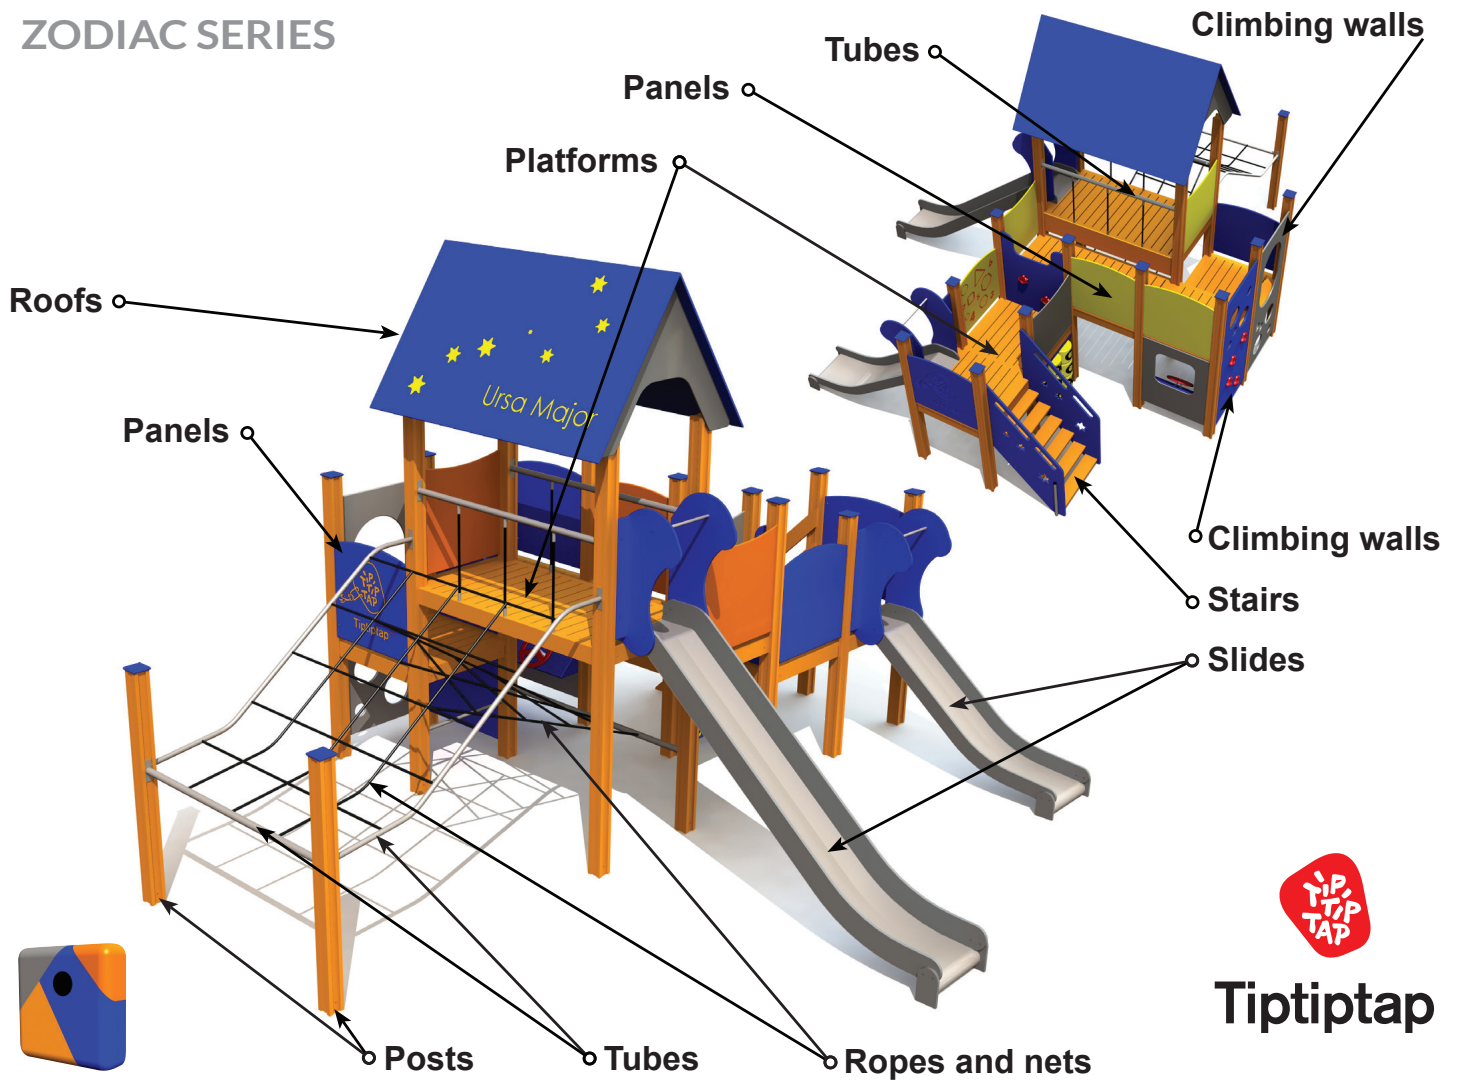

ZODIAC SERIES

	PE	MF
Posts	Laminated wood	Powder coated aluminium
Platforms	Laminated wood	Plastic covered laminated wood
Panels	HDPE plastic	HDPE plastic
Climbing walls	HDPE plastic	HDPE plastic
Roofs	HDPE plastic	HDPE plastic
Tubes	Zincd and powder coated steel	Zincd and powder coated steel
Ropes and nets	Six-strand PES cover braided steel ropes	Six-strand PES cover braided steel
Slides	Stainless steel and HDPE plastic	Stainless steel and HDPE plastic
Stairs	Laminated wood	Plastic covered laminated wood
Climbing grips	HDPE plastic	HDPE plastic
Fixings	Stainless steel	Stainless steel