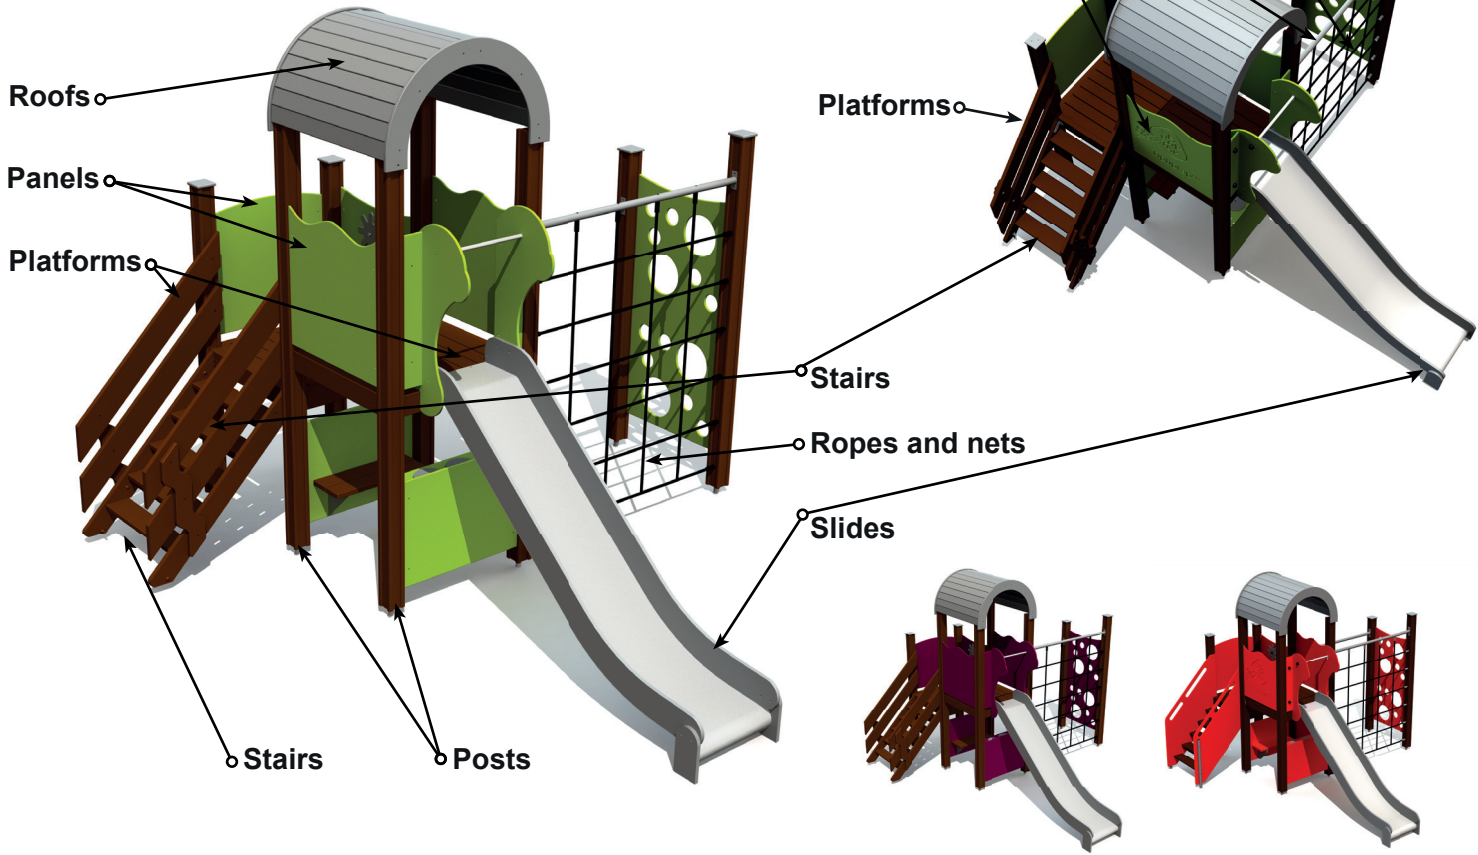

Tiptap<sup>ou</sup>

All **FOREST** play centres are available in 2 different material versions.

Colours:	For Example:	LM202 PE	LM202 MF
	<b>Posts</b>	Laminated wood	Powder coated aluminium
	<b>Platforms</b>	Plastic covered laminated wood	Plastic covered laminated wood
	<b>Panels</b>	HDPE plastic	HDPE plastic
	<b>Climbing walls</b>	HDPE plastic	HDPE plastic
	<b>Cheese walls</b>	HDPE plastic	HDPE plastic
	<b>Roofs</b>	HDPE plastic	HDPE plastic
	<b>Tubes</b>	Zincd and powder coated steel	Zincd and powder coated steel
	<b>Ropes and nets</b>	Six-strand PES cover braided steel ropes	Six-strand PES cover braided steel ropes
	<b>Slides</b>	Stainless steel and HDPE plastic	Stainless steel and HDPE plastic
	<b>Stairs</b>	Plastic covered laminated wood	Plastic covered laminated wood and HDPE plastic